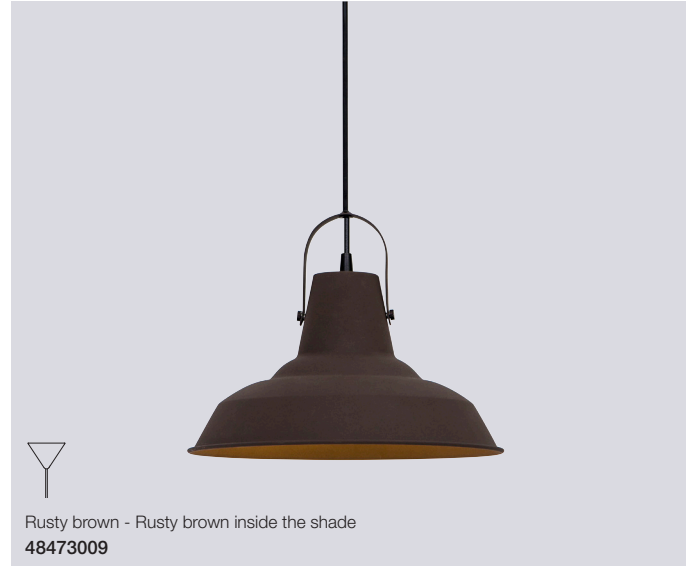

NEW

Rusty brown - Rusty brown inside the shade
2011103003

Andy Pendant

Masterbox	Qty 2
Size	H: 16,8 cm, W: 20 cm, L: 80 cm, Shade Ø: 20 cm
Material	Metal
IP Class	IP20, Class 2
Cable	Textile cable: Black 200 cm non replaceable
Canopy	Color: Rusty, Material: Metal Ø: 35x9 cm, H: 2,5 cm
Light source	E27, Max. 40W, Excl. light source,
Features	Industrial style, Rust colour and rough surface, Three lamp heads that emits a good practical light