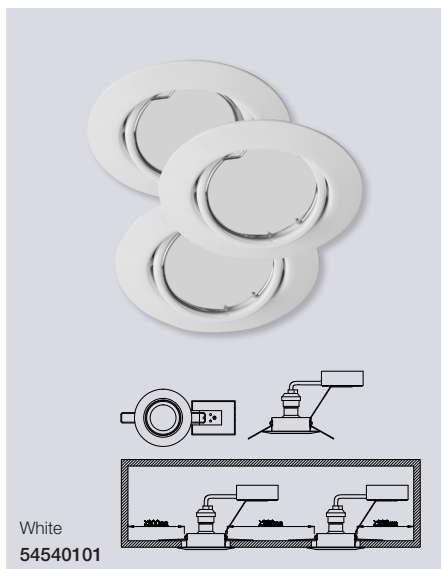

Triton 3-kit Downlight

Masterbox	Qty 6
Size	H: 8,7 cm, Ø: 9 cm, Mounting min. height: 15 cm Cut-out Ø: 7,5 cm, 5.4 Ltr. Tilt angle: 25°
Material	Metal
IP Class	IP23, Class 2
Light source	GU10, Max. 3X35W, Excl. light source,
Features	Parallel connection possible

Recess 3-Kit LED COB Downlight

Masterbox	Qty 3
Size	H: 7,95 cm, Ø: 8,15 cm, Mounting min. height: 15 cm Cut-out Ø: 7,5 cm, 5.4 Ltr., Tilt angle: 25°
Material	Metal
IP Class	IP23, Class 2
Cable	Cable: Black 200 cm replaceable
Light source	GU10, Max. 3X35W, Incl. 3X3W COB, Lumen 3X175, Kelvin 3000, Candela 350, Life hours 25.000, RA 80, Beam angle 38°, Not dimmable Light source energy class A+