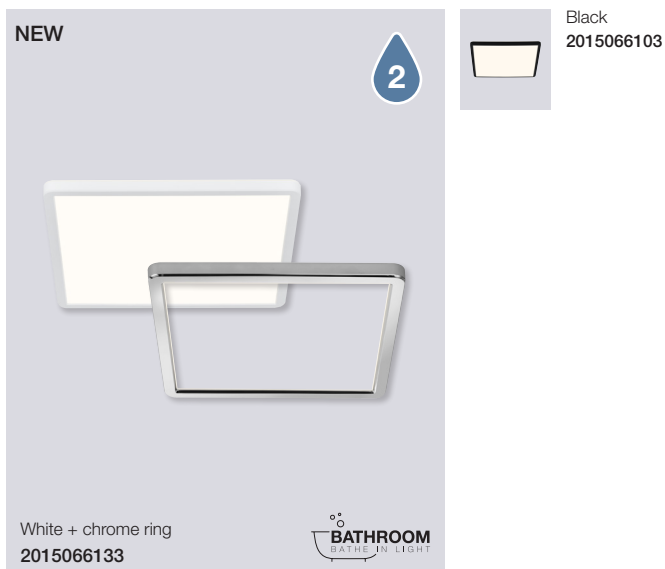

Oja Square 29 IP54 3000/4000K Ceiling

Masterbox	Qty 3
Size	H: 2,3 cm, W: 29,4 cm, L: 29,4 cm, D: 2,3 cm
Material	Plastic/Plastic
IP Class	IP54, Class 2
Light source	Fixed LED, Incl. 14,5W LED, Lumen 1.600, Kelvin 3000/4000, Life hours 30.000, RA 80, Beam angle 120°, Not dimmable
Features	3-Step MOODMAKER 3000K/4000K+night light by switch, Night light on 20% with back light effect, Memory & reset function, 5 year LED guarantee