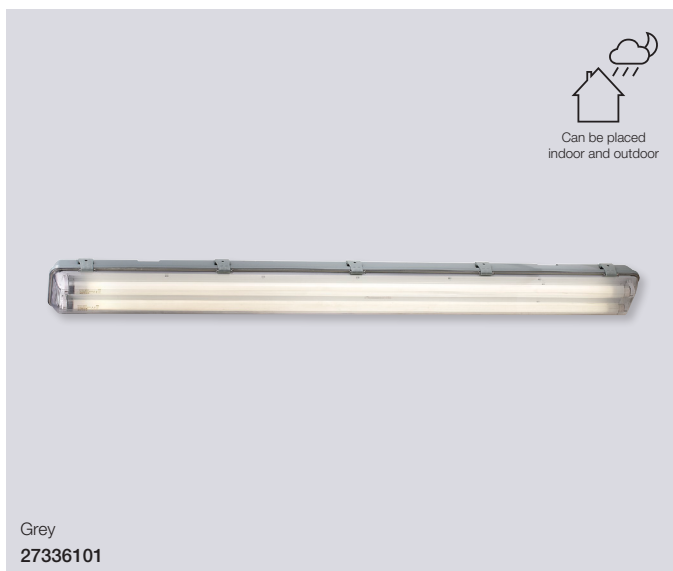

Works IP65 1x36W Batten

- **Masterbox** Qty 6
- **Size** W: 8,5 cm, L: 126,8 cm, D: 8,8 cm
- **Material** Plastic
- **IP Class** IP65, Class 1
- **Light source** G13, Max. 36W, Incl. 36W T8,
  Lumen 2.500, Kelvin 4000, Life hours 16.000, RA 80,
  Beam angle 360°, Not dimmable
- **Features** Parallel connection possible, IP65 - In and outdoor use,
  Easy Connect