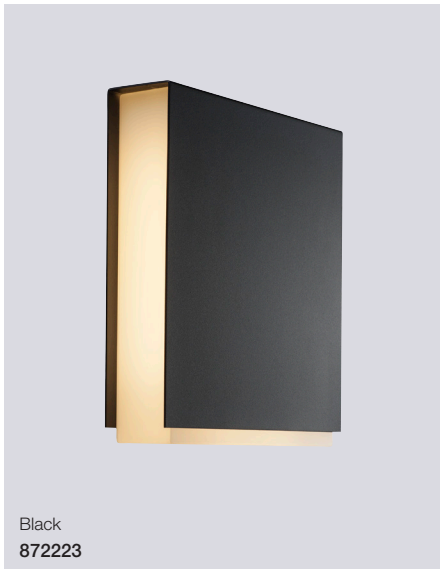

Black
872223