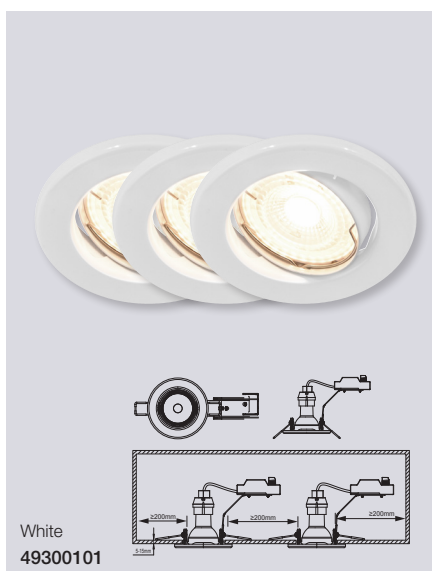

Canis 2700K 1-Kit Dim Tilt Downlight

- **Masterbox** Qty 3
- **Size** H: 11 cm, Ø: 8,5 cm, Mounting min. height: 11,5 cm
  Cut-out Ø: 6,5 cm, Tilt angle: 30°
- **Material** Metal
- **IP Class** IP20, Class 2
- **Light source** GU10, Max. 50W, Incl. 4,9W LED,
  Lumen 345, Kelvin 2700, Life hours 15.000, RA 80,
  Beam angle 36°, Dimmable
  Light source energy class A+
- **Features** Stepless dimmable 0-100% by wall dimmer excl.

Canis 2700K 3-Kit Tilt Downlight

- **Masterbox** Qty 3
- **Size** H: 11 cm, Ø: 8,5 cm, Mounting min. height: 11,5 cm
  Cut-out Ø: 6,5 cm, Tilt angle: 30°
- **Material** Metal
- **IP Class** IP20, Class 2
- **Light source** GU10, Max. 50W, Incl. 3x3,7W LED,
  Lumen 230, Kelvin 2700, Life hours 15.000, RA 80,
  Beam angle 36°, Not dimmable
  Light source energy class A+