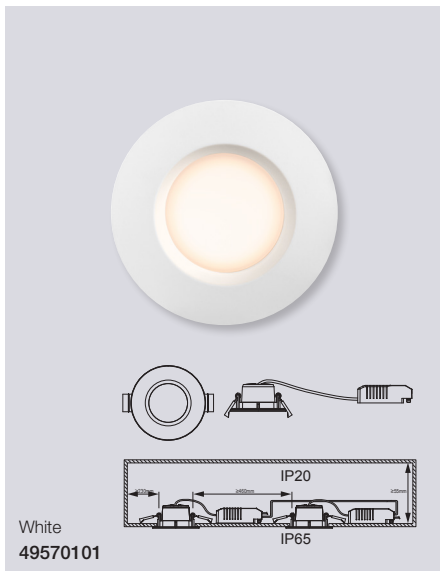

Tiaki 2700K/4000K Downlight

- **Masterbox** Qty 3
- **Size** H: 4,5 cm, Ø: 8,5 cm, Mounting min. height: 5,5 cm
- **Material** Plastic/Metal
- **IP Class** IP65, Class 2
- **Light source** Fixed LED, Incl. 5,7-8,6W, Lumen 345, Kelvin 2700/4000, Candela 150, Life hours 20.000, RA 80, Beam angle 100°, Dimmable
- **Features** 2-Step MOODMAKER™ 2700K345lm 4000K600lm-switch, Ideally suited for bathroom zone 1-2 IP65, Parallel connection possible, 5 year LED guarantee, External connector block