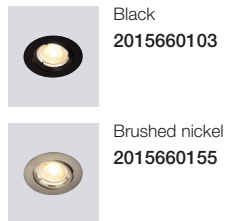

Carina Smart Light Downlight

Masterbox Qty 3
Light source GU10,
Lumen 410, Kelvin 2200-6500, Life hours 15.000, RA 80,
Beam angle 36°
Features Twist-lock for easy mounting of smart bulbs,
Bluetooth connection to Nordlux Smart Light,
Retrofit smart GU10 bulb included

Carina Smart Light 3-kit Downlight

Masterbox Qty 3
Light source GU10,
Lumen 410, Kelvin 2200-6500, Life hours 15.000, RA 80,
Beam angle 36°, Not dimmable
Features Twist-lock for easy mounting of smart bulbs,
Bluetooth connection to Nordlux Smart Light,
Retrofit smart GU10 bulb included

Carina Smart Light Square 3-Kit Downlight

Masterbox Qty 3
Light source GU10,
Lumen 410, Kelvin 2200-6500, Life hours 15.000, RA 80,
Beam angle 36°, Not dimmable
Features Twist-lock for easy mounting of smart bulbs,
Bluetooth connection to Nordlux Smart Light,
Retrofit smart GU10 bulb included