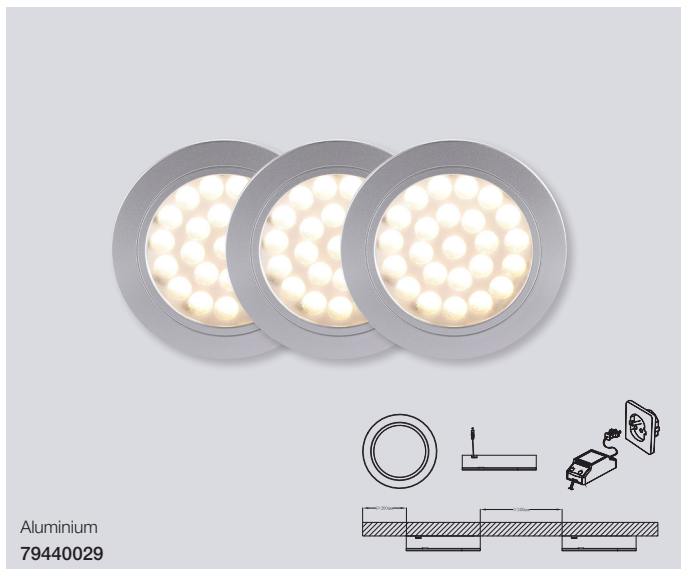

Aluminium
79440029

Cambio 2W Under cabinet

- **Masterbox** Qty 6
- **Size** D: 1,1 cm, Ø: 6,5 cm,
  Mounting min. height: 1,1 cm
  Cut-out Ø: 6,2 cm
- **Material** Plastic/Metal
- **IP Class** IP20, Class 3
- **Cable** Cable: White 200 cm
- **Light source** Fixed LED, Incl. 2W LED,
  Lumen 150, Kelvin 3000, Candela 149, Life hours 30.000,
  RA 80, Beam angle 90°, Not dimmable
- **Features** Ideally suited for under cabinet lighting,
  Connector block included, 5 year LED guarantee

Cambio 2W 3-Kit Under cabinet

- **Masterbox** Qty 3
- **Size** H: 1,1 cm, D: 1,1 cm, Ø: 6,5 cm, H: 1,1 cm, Ø: 6,5 cm,
  Mounting min. height: 1,1 cm, Cut-out Ø: 6,2 cm
- **Material** Plastic/Metal
- **IP Class** IP20/23, Class 3
- **Cable** Cable: White 200 cm
  Switch on cable
- **Light source** Fixed LED, Incl. 3X2W LED,
  Lumen 3X150, Kelvin 3000, Candela 149, Life hours 30.000,
  RA 80, Beam angle 90°, Not dimmable
- **Features** Ideally suited for under cabinet lighting,
  Connector block included, 5 year LED guarantee