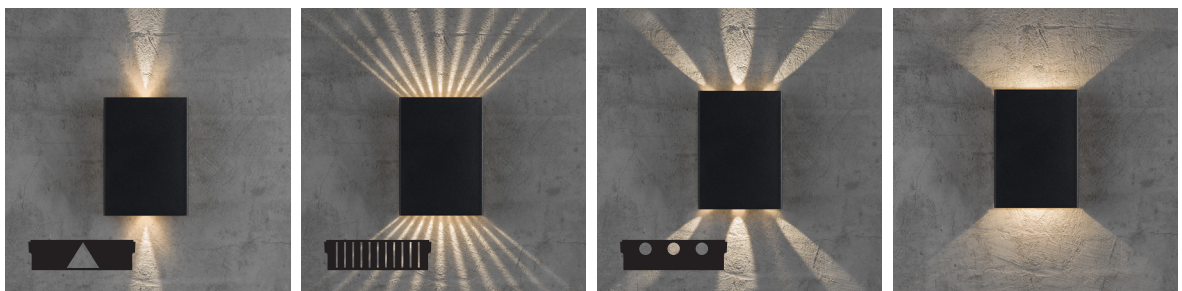

3 light effects included