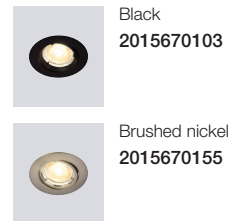

Carina Smart Light Downlight

Masterbox Qty 3
Light source GU10,
Lumen 410, Kelvin 2200-6500, Life hours 15.000, RA 80,
Beam angle 36°
Features Twist-lock for easy mounting of smart bulbs,
Bluetooth connection to Nordlux Smart Light,
Retrofit smart GU10 bulb included

Carina Smart Light 3-kit Downlight

Masterbox Qty 3
Light source GU10,
Lumen 410, Kelvin 2200-6500, Life hours 15.000, RA 80,
Beam angle 36°, Not dimmable
Features Twist-lock for easy mounting of smart bulbs,
Bluetooth connection to Nordlux Smart Light,
Retrofit smart GU10 bulb included

Carina Smart Light Square 3-Kit Downlight

Masterbox Qty 3
Light source GU10,
Lumen 410, Kelvin 2200-6500, Life hours 15.000, RA 80,
Beam angle 36°, Not dimmable
Features Twist-lock for easy mounting of smart bulbs,
Bluetooth connection to Nordlux Smart Light,
Retrofit smart GU10 bulb included