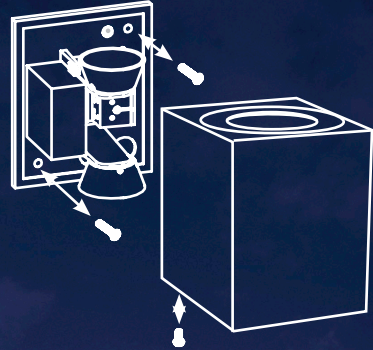

Easy mounting
2 cable inlets
3 screw mounting

Sign

Danish design by
Bønnelycke mdd

3 light effects included in 4970 and 4971