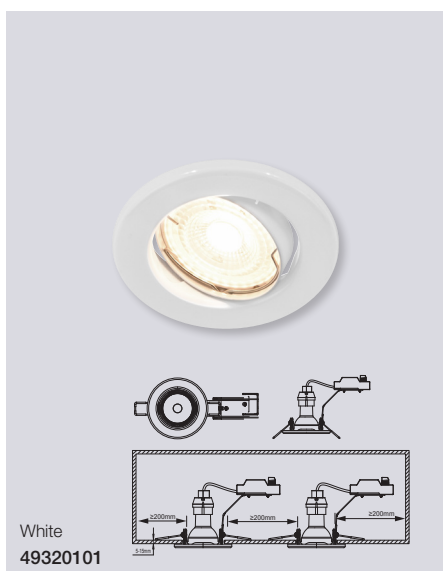

*Carina is also available as Smart Light, see page 328

Carina 2700K 3-Kit Dim Downlight

- **Masterbox** Qty 3
- **Size** H: 10,3 cm, Ø: 8,5 cm, Mounting min. height: 11,3 cm
  Cut-out Ø: 7,2 cm
- **Material** Metal
- **IP Class** IP20, Class 2
- **Light source** GU10, Max. 50W, Incl. 3X5W LED,
  Lumen 3X345, Kelvin 2700, Life hours 15.000, RA 80,
  Beam angle 36°, Dimmable
  Light source energy class A+
- **Features** Stepless dimmable 0-100% by wall dimmer excl.

Carina 2700K 3-Kit Dim Tilt Downlight

- **Masterbox** Qty 3
- **Size** H: 10,3 cm, Ø: 8,5 cm,
  Mounting min. height: 11,3 cm
  Cut-out Ø: 7,2 cm, Tilt angle: 12°
- **Material** Metal
- **IP Class** IP20, Class 2
- **Light source** GU10, Max. 50W, Incl. 3X5W LED,
  Lumen 3X345, Kelvin 2700, Life hours 15.000, RA 80,
  Beam angle 36°, Dimmable
  Light source energy class A+
- **Features** Stepless dimmable 0-100% by wall dimmer excl.

Canis 2700K 1-Kit Dim Tilt Downlight

- **Masterbox** Qty 3
- **Size** H: 11 cm, Ø: 8,5 cm, Mounting min. height: 11,5 cm
  Cut-out Ø: 6,5 cm, Tilt angle: 30°
- **Material** Metal
- **IP Class** IP20, Class 2
- **Light source** GU10, Max. 50W, Incl. 4,9W LED,
  Lumen 345, Kelvin 2700, Life hours 15.000, RA 80,
  Beam angle 36°, Dimmable
  Light source energy class A+
- **Features** Stepless dimmable 0-100% by wall dimmer excl.

Canis 2700K 3-Kit Tilt Downlight

- **Masterbox** Qty 3
- **Size** H: 11 cm, Ø: 8,5 cm, Mounting min. height: 11,5 cm
  Cut-out Ø: 6,5 cm, Tilt angle: 30°
- **Material** Metal
- **IP Class** IP20, Class 2
- **Light source** GU10, Max. 50W, Incl. 3x3,7W LED,
  Lumen 230, Kelvin 2700, Life hours 15.000, RA 80,
  Beam angle 36°, Not dimmable
  Light source energy class A+