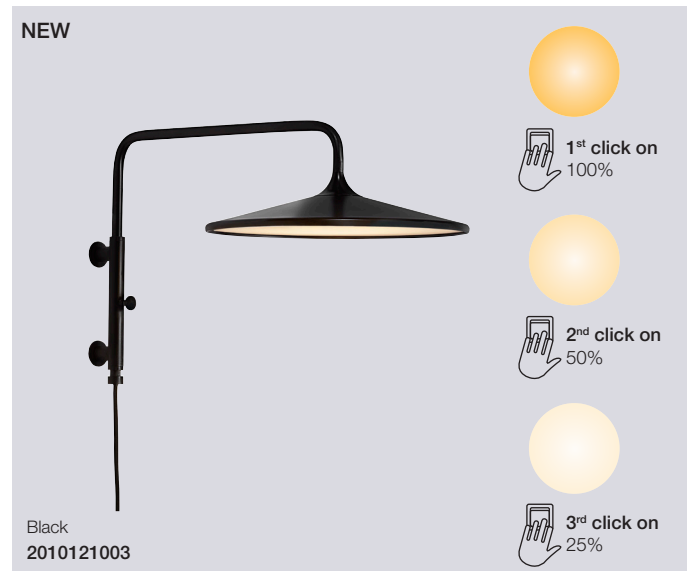

Some of the novelties have memory function, so you don't have to adjust the light each time you turn it on. You will see a higher lumen output from some lamps, which will contribute to a stronger light.

We strongly believe that these functionalities can make a visible difference in the home.

Meet Balance

no. 2010103003

no. 2010121003

no. 2010145003

no. 2010164003

Simplicity, minimalism and functionality characterize the Balance series. The clean lines, round shapes and matte black metal contributes to an elegant expression with associations to the stylish Nordic decor. The light spreads beautifully throughout the screen with an even glare-free light, and furthermore the Balance series is equipped with a built-in step dimming function, allowing you to adjust the light from your regular wall switch.

Balance Pendant

Masterbox	Qty 3
Size	Shade Ø: 42 cm, Shade H: 15,8 cm
Material	Metal/Acrylic
IP Class	IP20, Class 2
Cable	Textile cable: Black 200 cm non replaceable
Canopy	Color: Black, Material: Plastic Ø: 12,3 cm, H: 8,6 cm
Light source	Fixed LED, Incl. 17,5W LED, Incl. 3-Step MOODMAKER™ 100-50-25%, Lumen 1.700, Kelvin 2700, Life hours 30.000, RA 80, Beam angle 120°, Not dimmable
Features	Minimalistic design, 1700 Lumen with 3 step dimming from wall switch, 5 year LED guarantee

Balance Wall

Masterbox	Qty 2
Size	H: 31 cm, W: 30 cm, D: 50 cm, Shade Ø: 30 cm, Pipe Ø: 1,3 cm, Tilt angle: 136°
Material	Metal/Acrylic
IP Class	IP20, Class 2
Cable	Textile cable: Black 150 cm non replaceable, Switch on cable
Light source	Fixed LED, Incl. 17,5W LED, Incl. 3-Step MOODMAKER™ 100-50-25%, Lumen 1.200, Kelvin 2700, Life hours 30.000, RA 80, Beam angle 120°, Not dimmable
Features	Minimalistic design, 1200 Lumen with 3 step dimming from cable switch, Adjustable up/down and to both sides, 5 year LED guarantee