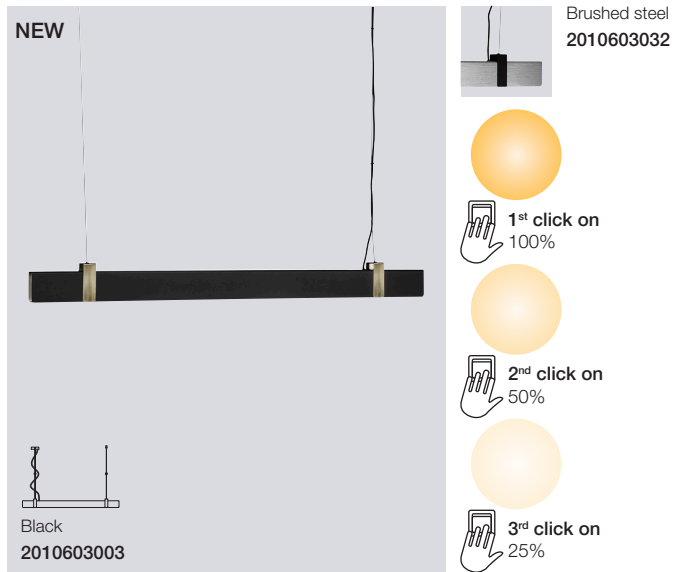

Clyde Wall

Masterbox	Qty 3
Size	H: 10 cm, W: 10 cm, D: 13,6 cm, Shade Ø: 8,5 cm, Tilt angle: 320°
Material	Metal/Plastic
IP Class	IP20, Class 2
Cable	Textile cable: Black 150 cm replaceable On wall base
Light source	Fixed LED, Incl. 5W LED, Incl. 3-Step MOODMAKER™, Lumen 350, Kelvin 2700, Life hours 25.000, RA 80, Beam angle 120°, Not dimmable
Features	Minimalistic design, 3-step MOODMAKER™ with memory function, 350 lumen per head, 5 year LED guarantee

Clyde Table

Masterbox	Qty 3
Size	H: 40,7 cm, W: 15 cm, L: 25,5 cm, Shade Ø: 8,5 cm, Pipe Ø: 1,15 cm, Tilt angle: 130°
Material	Metal/Plastic
IP Class	IP20, Class 2
Cable	Textile cable: Black 150 cm non replaceable Switch on cable
Light source	Fixed LED, Incl. 5W LED, Incl. 3-Step MOODMAKER™ with memory, Lumen 350, Kelvin 2700, Life hours 25.000, RA 80, Beam angle 120°, Not dimmable
Features	Minimalistic design, Adjustable construction, 350 lumen per head, 5 year LED guarantee

Meet Lilt

no. 2010603003 black / no. 2010603032 brushed steel

Functionality and design come together in the Lilt series. Lilt has a continuous illuminating surface throughout the lamp, which contributes to a homogeneous light output.

Lilt Pendant

Masterbox	Qty 3
Size	H: 10,2 cm, W: 115 cm, L: 4,3 cm, D: 4,3 cm, Shade Ø: 3,7 cm
Material	Metal/Plastic
IP Class	IP20, Class 2
Cable	Textile cable: Black 200 cm non replaceable
Canopy	Color: Black, Material: Metal Ø: 9 cm, H: 2,5 cm
Light source	Fixed LED, Incl. 28W LED, Incl. 3-Step MOODMAKER™ 100-50-25%, Lumen 2.200, Kelvin 2700, Life hours 20.000, RA 80, Not dimmable
Features	Slim minimalistic design, 3-step dimming from wall switch - 100-50-25%, Perfect above a long dining table/ kitchen island, 5 year LED guarantee