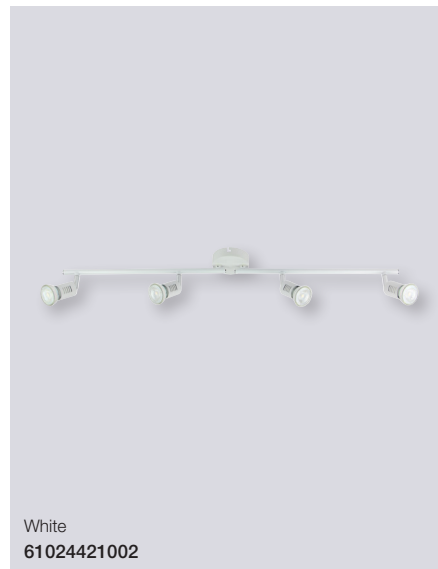

Nickel
61024331012