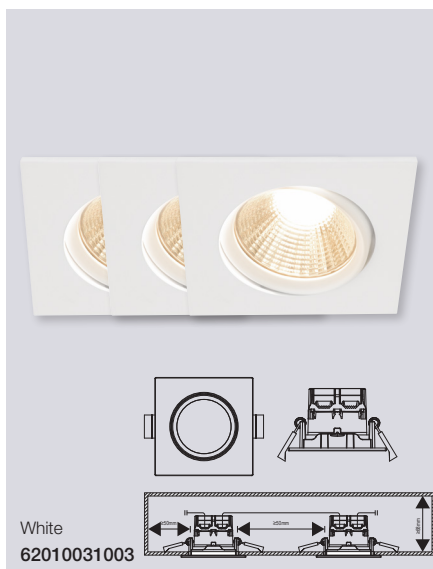

Apollo square IP23 2700K 1-Kit Dim Tilt Downlight

Masterbox	Qty 10
Size	H: 5,4 cm, Ø: 8,5 cm, Mounting min. height: 6,8 cm
Material	Metal/Plastic
IP Class	IP23, Class 2
Light source	Fixed LED, Incl. 4,8W LED, Lumen 345, Kelvin 2700, Life hours 20.000, RA 80, Beam angle 36°, Dimmable
Features	Parallel connection possible, 5 year LED guarantee

*Only for Benelux & France

Apollo square IP23 2700K 3-Kit Tilt Downlight

Masterbox	Qty 10
Size	H: 5,4 cm, Ø: 8,5 cm, Mounting min. height: 6,8 cm
Material	Metal/Plastic
IP Class	IP23, Class 2
Light source	Fixed LED, Incl. 3X4,8W LED, Lumen 3X345, Kelvin 2700, Life hours 20.000, RA 80, Beam angle 36°, Not dimmable
Features	Parallel connection possible, 5 year LED guarantee

*Only for Benelux & France