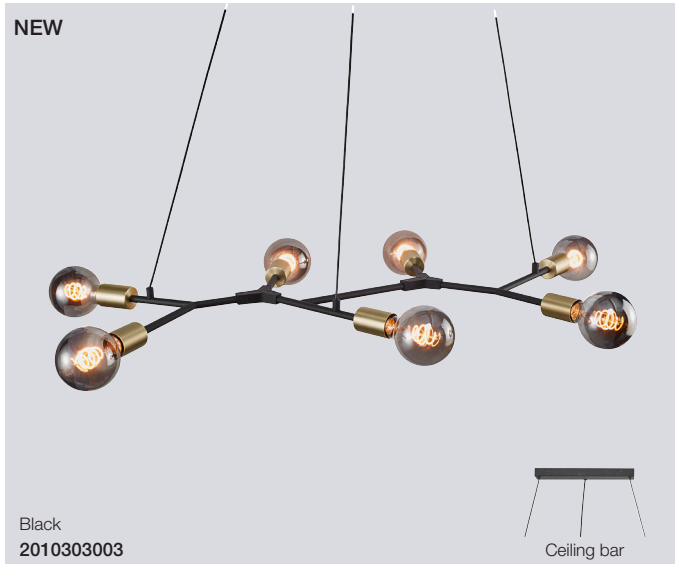

Pine Table

Masterbox	Qty 3
Size	H: 47 cm, W: 15 cm, L: 21 cm, Shade Ø: 13,5 cm, Pipe Ø: 1,53 cm, Base Ø: 15 cm, Tilt angle: 90°
Material	Metal
IP Class	IP20, Class 2
Cable	Cable: Black 150 cm non replaceable Switch on fixture
Light source	GU10, Max. 15W, Excl. light source,
Features	Industrial style, Beautiful light effect with holes in the shade, Material mix with matt metal and brass details

NEW

Grey
2010414010

Grey
2010414003

Pine Floor

Masterbox	Qty 3
Size	H: 133 cm, W: 37 cm, L: 18 cm, Shade Ø: 13,5 cm, Pipe Ø: 1,53 cm, Base Ø: 18 cm, Tilt angle: 90°
Material	Metal
IP Class	IP20, Class 2
Cable	Cable: Black 150 cm non replaceable Switch on fixture
Light source	GU10, Max. 15W, Excl. light source,
Features	Industrial style, Beautiful light effect with holes in the shade, Material mix with matt metal and brass details

Meet the Josefine's

no. 2010303003

no. 48933003

no. 48941003

no. 48955003

The innovative and playful design makes Josefine a decorative and modern series. The stringent tube contributes to an industrial look, which complements a rough and modern decor. In contrast to the industrial expression are the beautiful brass details and soft shapes, which result in an incredibly decorative series that balances minimalism and elegance in the finest possible manner. Furthermore, the Josefine series allows for personality in the use of decorative lights, illuminating the room in the finest manner imaginable.