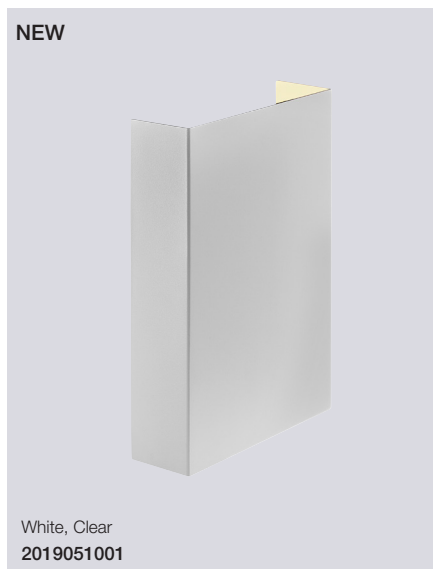

Fold 10 Wall by Bønnelycke mdd

Masterbox Qty 3
Size H: 14,8 cm, W: 10,5 cm, D: 5 cm
Material Aluminium/Plastic - Copper/Plastic - Galvanized steel/Plastic - Brass/Plastic - Corten/Plastic
IP Class IP54, Class 1
Light source Fixed LED, Incl. 2X3,5W LED, Up to 2X250 Lumen, Kelvin 3000, Life hours 30.000, Beam angle 205°, Not dimmable
Features 3 light effects included, Both up- and down-light, Parallel connection possible, 5 year LED guarantee

Fold 15 Wall by Bønnelycke mdd

Masterbox Qty 3
Size H: 21 cm, W: 14,8 cm, D: 5 cm
Material Aluminium/Plastic - Copper/Plastic - Galvanized steel/Plastic - Brass/Plastic - Metal/Plastic
IP Class IP54, Class 1
Light source Fixed LED, Incl. 2X3,5W LED, Up to 2X250 Lumen, Kelvin 3000, Life hours 30.000, Beam angle 205°, Not dimmable
Features 3 light effects included, Both up- and down-light, Parallel connection possible, 5 year LED guarantee

Turn Wall by Bønnelycke mdd

Masterbox Qty 3
Size W: 15 cm, L: 15 cm, D: 8,3 cm
Material Aluminium
IP Class IP54, Class 1
Light source Fixed LED, Incl. 13W LED, Lumen 970, Kelvin 2700, Life hours 30.000, RA 80, Beam angle 120°, Dimmable
Features 360° turnable shade, Parallel connection possible, Dimmable with wall dimmer, 5 year LED guarantee

Aleria Wall

Masterbox Qty 3
Size H: 10,7 cm, W: 11,5 cm, D: 14,7 cm
Material Metal
IP Class IP44, Class 1
Light source GU10, Max. 35W, Excl. light source,
Features Compact design, Fits GU10 smart bulb, Designed for both outdoor and bathroom use