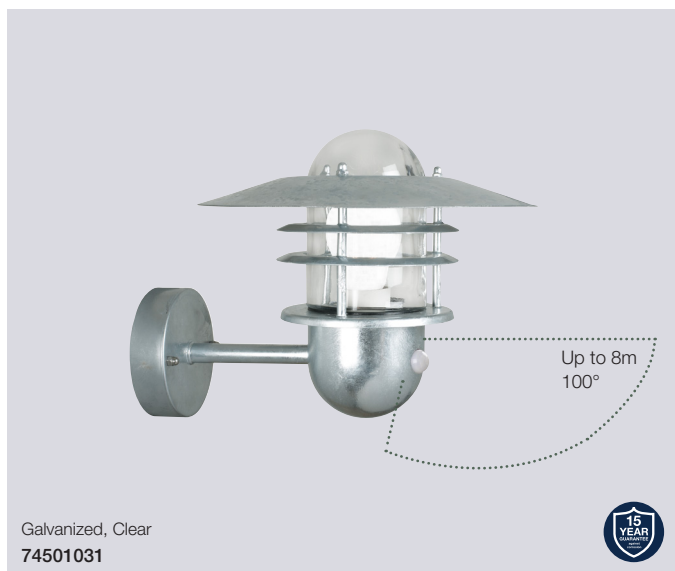

Agger Sensor Wall

Masterbox	Qty 3
Size	H: 20 cm, D: 29,5 cm, Shade Ø: 25,5 cm, Base mount: Ø 11 cm
Material	Galvanized steel/Glass
IP Class	IP54, Class 2
Light source	E27, Max. 60W, Excl. light source,
Features	Build-in daylight and motion sensor, Parallel connection possible, 15 year anti corrosion guarantee on Galvanized steel