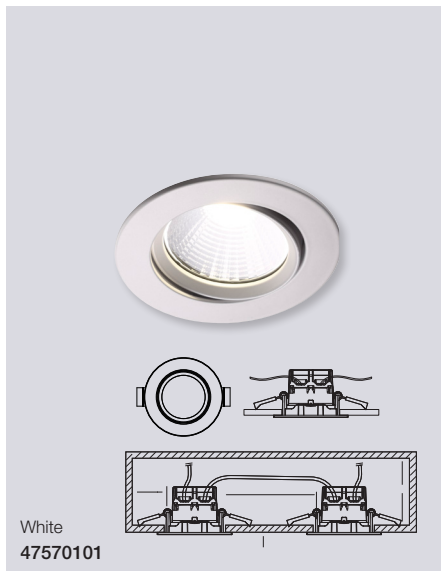

Brushed steel
47570132

White
47570101

Fremont 2700K 1-Kit Downlight

Masterbox	Qty 3
Size	H: 5,4 cm, Ø: 8,5 cm, Mounting min. height: 6,8 cm Cut-out Ø: 7,2 cm, Tilt angle: 12°
Material	Plastic/Metal
IP Class	IP23, Class 2
Light source	Fixed LED, Incl. 5,5W LED, Lumen 345, Kelvin 2700, Life hours 20.000, RA 80, Beam angle 36°, Dimmable
Features	Stepless dimmable 0-100% by wall dimmer excl., Parallel connection possible, Parallel connection possible, 5 year LED guarantee