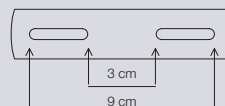

Bracket - Hole distance

Grant Pendant

Masterbox	Qty 3
Size	H: 29,23 cm, W: 14,5 cm, L: 69,3 cm
Canopy	Color: Black/Brass, Material: Metal Ø: 10 cm, H: 2,5 cm
Material	Metal/Glass
IP Class	IP20, Class 2
Light source	E14, Max. 25W, Excl. light source,
Features	Modern and glamour style, Mixed materials, metal and mouthblown glass Three glass domes that emits a soft light