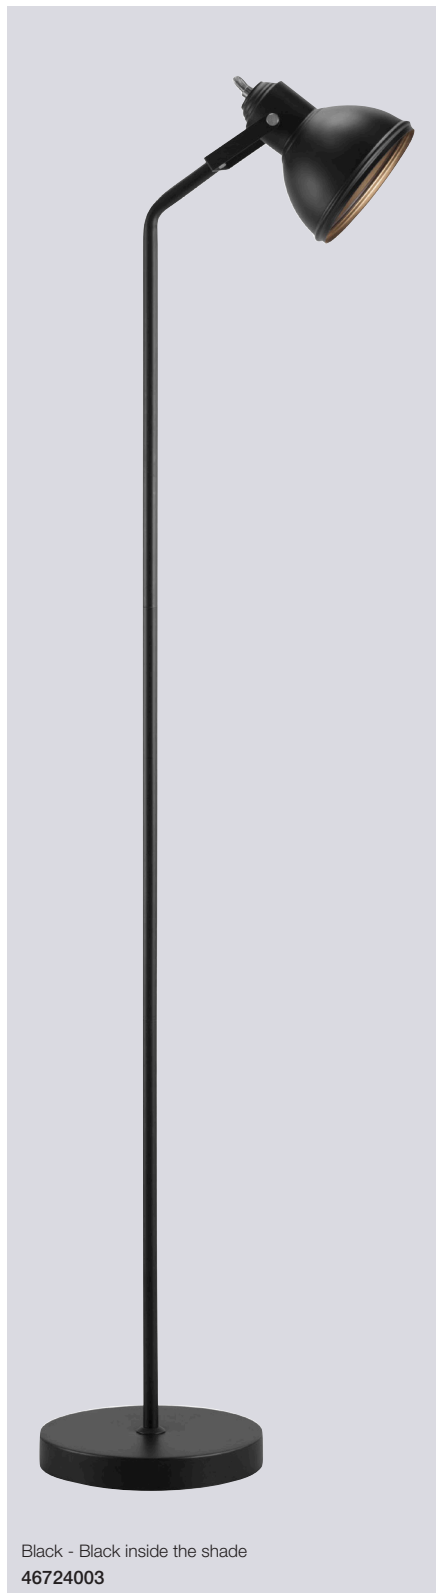

White
46553001

Black -
Black inside the shade
46685003

Black - Black inside the shade
46724003

Aslak Floor

Masterbox	Qty 3
Size	H: 140 cm, Shade Ø: 23 cm, Base Ø: 15 cm
Material	Metal
IP Class	IP20, Class 2
Cable	Cable: Black 200 cm non replaceable Switch on cable
Light source	E27, Max. 15W, Excl. light source,
Features	Industrial style