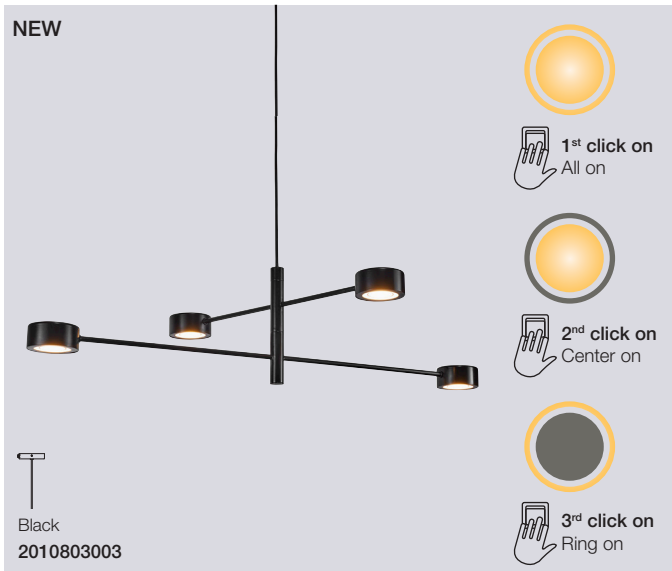

NEW

Black
2010844003

Clyde Floor

Masterbox	Qty 2
Size	H: 138 cm, W: 23 cm, L: 26,6 cm, Shade Ø: 8,5 cm, Pipe Ø: 1,6 cm, Base Ø: 23 cm, Tilt angle: 130°
Material	Metal/Plastic
IP Class	IP20, Class 2
Cable	Textile cable: Black 150 cm non replaceable Switch on cable
Light source	Fixed LED, Incl. 2X5W LED, Incl. 3-Step MOODMAKER™ with memory, Lumen 2X350, Kelvin 2700, Life hours 25.000, RA 80, Beam angle 120°, Not dimmable
Features	Minimalistic design, Adjustable construction, 350 lumen per head, 5 year LED guarantee

Clyde Pendant

Masterbox	Qty 2
Size	H: 22,25 cm, W: 8,5 cm, L: 89,6 cm, Shade Ø: 8,5 cm, Tilt angle: 320°
Material	Metal/Plastic
IP Class	IP20, Class 2
Cable	Textile cable: Black 200 cm non replaceable
Canopy	Color: Black, Material: Metal, Ø: 12,5 cm, H: 2,5 cm
Light source	Fixed LED, Incl. 4X5W SMD, Incl. 3-Step MOODMAKER™ with memory, Lumen 4X350, Kelvin 2700, Life hours 25.000, RA 80, Beam angle 120°, Not dimmable
Features	Minimalistic design, Adjustable construction, 350 lumen per head, 5 year LED guarantee

Clyde Pendant

Masterbox	Qty 2
Size	H: 9,3 cm, W: 8,5 cm, L: 115 cm
Material	Metal/Plastic
IP Class	IP20, Class 2
Cable	Textile cable: Black 200 cm non replaceable
Canopy	Color: Black, Material: Metal, Ø: 35x9 cm, H: 2,5 cm
Light source	Fixed LED, Incl. 4X5W SMD, Incl. 3-Step MOODMAKER™, Lumen 4X350, Kelvin 2700, Life hours 25.000, RA 80, Beam angle 120°, Not dimmable
Features	Minimalistic design, 3-step MOODMAKER™ with memory function, 350 lumen per head, 5 year LED guarantee