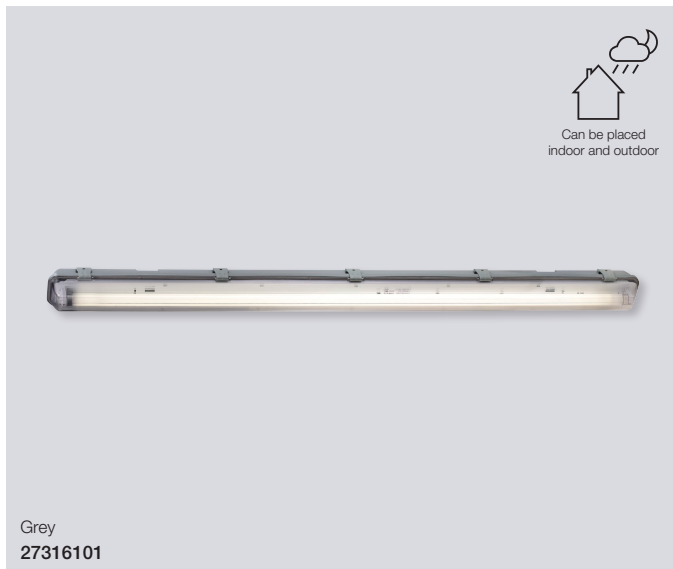

Works IP65 1x18W Batten

- **Masterbox** Qty 6
- **Size** W: 8,5 cm, L: 65,8 cm, D: 8,8 cm
- **Material** Plastic
- **IP Class** IP65, Class 1
- **Light source** G13, Max. 18W, Incl. 18W T8,
  Lumen 1.200, Kelvin 4000, Life hours 12.000, RA 80,
  Beam angle 180°, Not dimmable
- **Features** Parallel connection possible, IP65 - In and outdoor use,
  Easy Connect

Works IP65 1x36W Batten

- **Masterbox** Qty 6
- **Size** W: 8,5 cm, L: 126,8 cm, D: 8,8 cm
- **Material** Plastic
- **IP Class** IP65, Class 1
- **Light source** G13, Max. 36W, Incl. 36W T8,
  Lumen 2.500, Kelvin 4000, Life hours 16.000, RA 80,
  Beam angle 360°, Not dimmable
- **Features** Parallel connection possible, IP65 - In and outdoor use,
  Easy Connect

Works IP65 2x18W Batten

- **Masterbox** Qty 3
- **Size** H: 7,05 cm, W: 11,8 cm, L: 65,7 cm, D: 8,8 cm
- **Material** Plastic/Plastic
- **IP Class** IP65, Class 1
- **Light source** G13, Max. 2X18W, Incl. 2X18W T8,
  Lumen 2X1.200, Kelvin 4000, Life hours 12.000, RA 80,
  Beam angle 180°, Not dimmable
- **Features** Parallel connection possible, IP65 - In and outdoor use,
  Easy Connect

Works IP65 2x36W Batten

- **Masterbox** Qty 3
- **Size** W: 11,5 cm, L: 127,4 cm, D: 8,2 cm
- **Material** Plastic
- **IP Class** IP65, Class 1
- **Light source** G13, Max. 2X36W, Incl. 2X36W T8,
  Lumen 2X2.250, Kelvin 4000, Life hours 16.000, RA 80,
  Beam angle 360°, Not dimmable
- **Features** Parallel connection possible, IP65 - In and outdoor use,
  Easy Connect