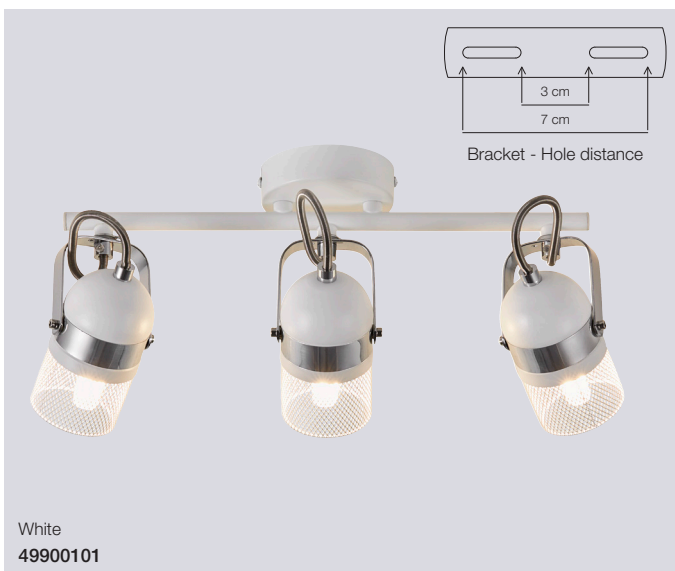

Please see our decorative bulbs from page 294

Agnes Wall

Masterbox Qty 6
Size H: 12 cm, W: 9 cm, D: 14 cm, Shade Ø: 5,8 cm, Base mount: Ø9 cm
 Tilt angle: 150°
Material Metal/Plastic
IP Class IP20, Class 2
Cable Cable: White 150 cm replaceable
 Switch on cable
Light source G9, Max. 35W, Excl. light source,
Features Industrial style

Agnes SpotLight

Masterbox Qty 3
Size L: 30 cm, D: 14,5 cm, Shade Ø: 5,8 cm, Base mount: Ø9 cm
 Tilt angle: 150°
Material Metal/Plastic
IP Class IP20, Class 2
Light source G9, Max. 2X35W, Excl. light source,
Features Industrial style

Agnes SpotLight

Masterbox Qty 3
Size L: 45 cm, D: 14,5 cm, Shade Ø: 5,8 cm, Base mount: Ø9 cm
 Tilt angle: 150°
Material Metal/Plastic
IP Class IP20, Class 2
Light source G9, Max. 3X35W, Excl. light source,
Features Industrial style