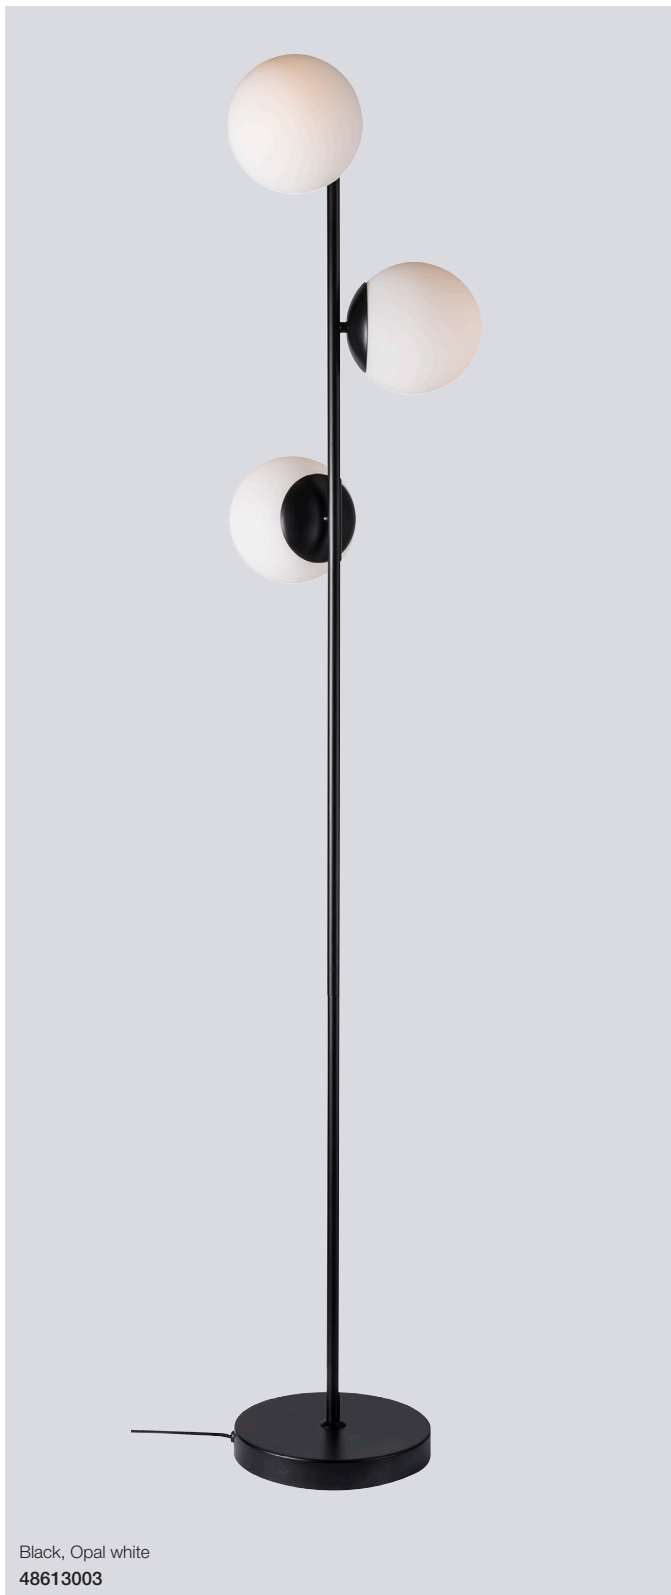

Black, Opal white
48603003

Black, Opal white
48613003