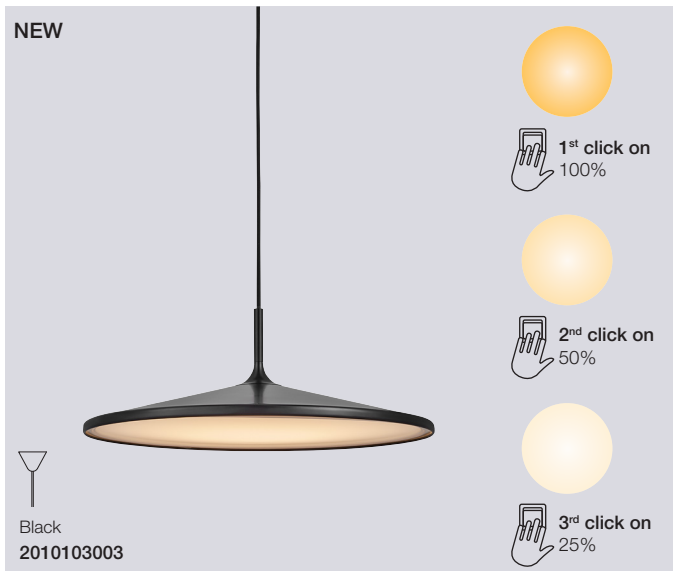

We strongly believe that these functionalities can make a visible difference in the home.

Meet Balance

no. 2010103003

no. 2010121003

no. 2010145003

no. 2010164003

Simplicity, minimalism and functionality characterize the Balance series. The clean lines, round shapes and matte black metal contributes to an elegant expression with associations to the stylish Nordic decor. The light spreads beautifully throughout the screen with an even glare-free light, and furthermore the Balance series is equipped with a built-in step dimming function, allowing you to adjust the light from your regular wall switch.

Balance Pendant

Masterbox	Qty 3
Size	Shade Ø: 42 cm, Shade H: 15,8 cm
Material	Metal/Acrylic
IP Class	IP20, Class 2
Cable	Textile cable: Black 200 cm non replaceable
Canopy	Color: Black, Material: Plastic Ø: 12,3 cm, H: 8,6 cm
Light source	Fixed LED, Incl. 17,5W LED, Incl. 3-Step MOODMAKER™ 100-50-25%, Lumen 1.700, Kelvin 2700, Life hours 30.000, RA 80, Beam angle 120°, Not dimmable
Features	Minimalistic design, 1700 Lumen with 3 step dimming from wall switch, 5 year LED guarantee

Balance Wall

Masterbox	Qty 2
Size	H: 31 cm, W: 30 cm, D: 50 cm, Shade Ø: 30 cm, Pipe Ø: 1,3 cm, Tilt angle: 136°
Material	Metal/Acrylic
IP Class	IP20, Class 2
Cable	Textile cable: Black 150 cm non replaceable, Switch on cable
Light source	Fixed LED, Incl. 17,5W LED, Incl. 3-Step MOODMAKER™ 100-50-25%, Lumen 1.200, Kelvin 2700, Life hours 30.000, RA 80, Beam angle 120°, Not dimmable
Features	Minimalistic design, 1200 Lumen with 3 step dimming from cable switch, Adjustable up/down and to both sides, 5 year LED guarantee