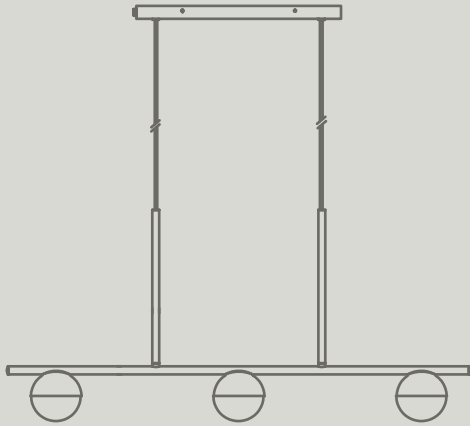

Meet the Contina's

no. 2010953003 black / no. 2010953035 brass