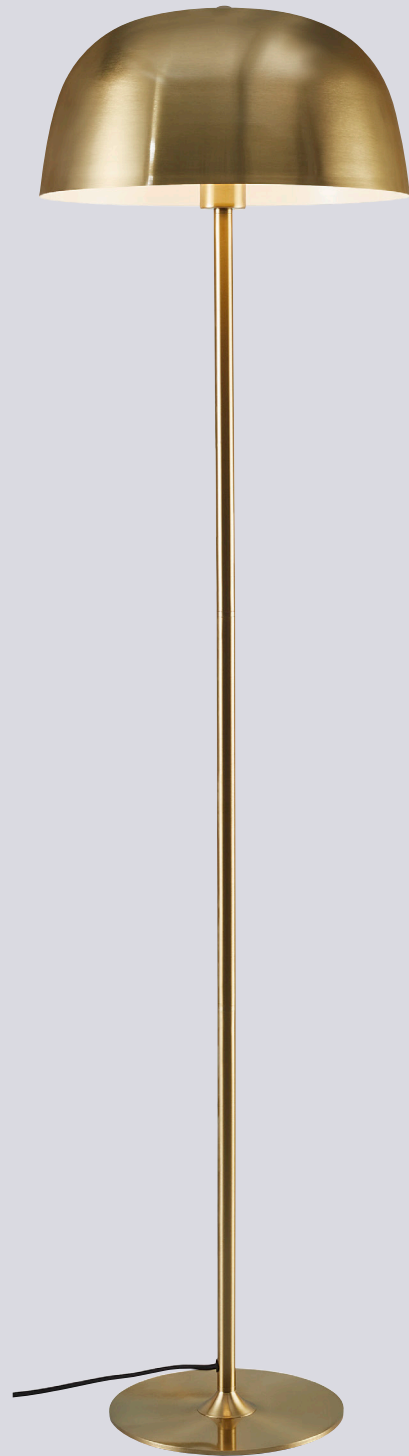

Brass
2010244035

Cera Floor

Masterbox	Qty 2
Size	H: 127 cm, Shade Ø: 36 cm, Pipe Ø: 1,9 cm, Base Ø: 24 cm
Material	Metal
IP Class	IP20, Class 2
Cable	Textile cable: Black 150 cm non replaceable Switch on cable
Light source	E27, Max. 60W, Excl. light source,
Features	Glamorous style, Brass adds coziness and warmth to the interior