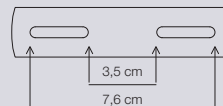

Bracket - Hole distance

Grant Table

Masterbox	Qty 3
Size	H: 41 cm, Shade Ø: 14,5 cm, Base Ø: 20 cm
Material	Metal/Glass
IP Class	IP20, Class 2
Cable	Cable: Black/White 180 cm non replaceable Switch on cable
Light source	E14, Max. 40W, Excl. light source,
Features	Modern and glamour style, Mixed materials, metal and mouthblown glass

Grant Wall

Masterbox	Qty 3
Size	H: 16,4 cm, D: 20,7 cm, Shade Ø: 14,5 cm, Base mount: Ø10 cm
Material	Metal/Glass
IP Class	IP20, Class 2
Cable	Cable: Black/White 200 cm replaceable Switch on cable
Light source	E14, Max. 40W, Excl. light source,
Features	Modern and glamour style, Mixed materials, metal and mouthblown glass

NEW