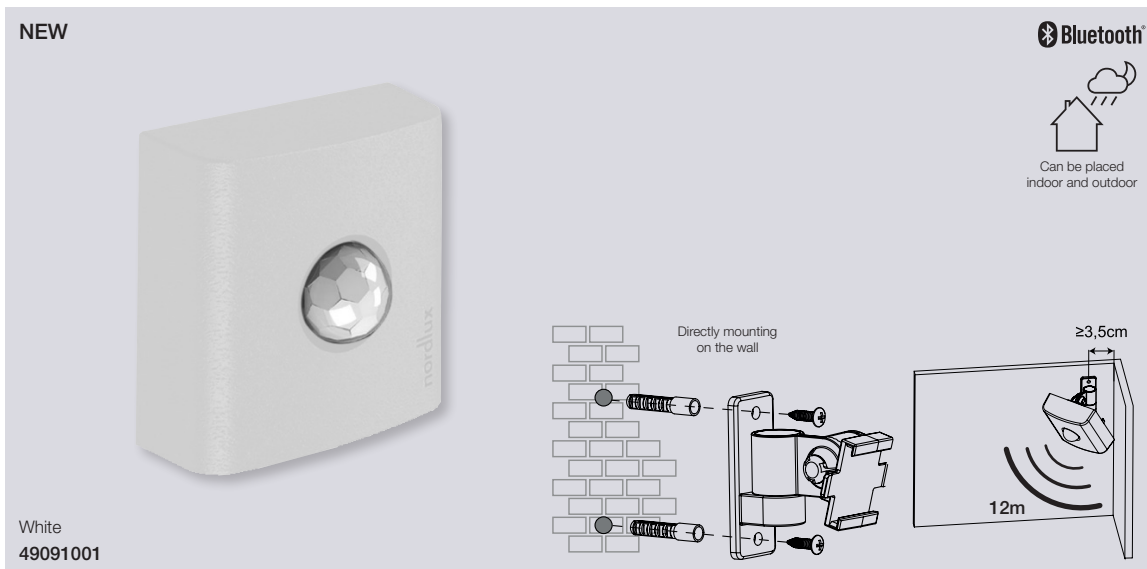

Smartsensor Additional

Masterbox Qty 6
Size W: 7,6 cm, L: 7,6 cm, D: 4,5 cm
Material Plastic
IP Class IP54, Class 3
Features Easy installation without the use of cables, Daylight and movement sensor in one unit, IP safe for both outdoor and bathroom use, Battery included