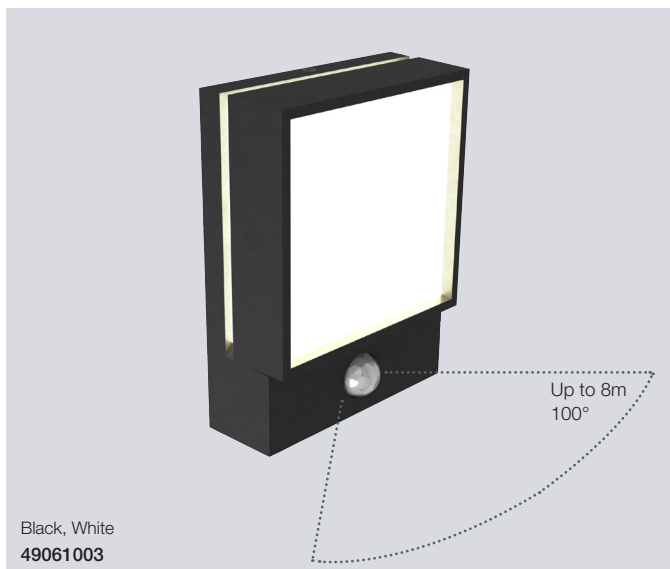

Black, White
49061003

Dalton Wall by Bønnelycke mdd

Masterbox	Qty 3
Size	H: 29,6 cm, W: 20 cm, D: 24,8 cm
Material	Stainless steel/Glass
IP Class	IP44, Class 1
Light source	E27, Max. 40W, Excl. light source,
Features	Parallel connection possible

Egon Wall

Masterbox	Qty 3
Size	H: 17,5 cm, W: 13 cm, D: 5,6 cm
Material	Aluminium/Plastic
IP Class	IP44, Class 1
Light source	Fixed LED, Incl. 8W LED, Lumen 450, Kelvin 2700, Life hours 25.000, RA 80, Beam angle 100°, Not dimmable
Features	Dual light LED, Build-in daylight and motion sensor, Parallel connection possible, 5 year LED guarantee