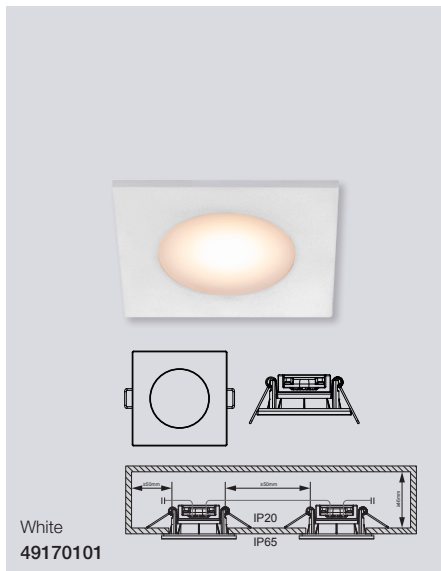

Leonis 2700K IP65 3-Kit Downlight

- **Masterbox** Qty 3
- **Size** H: 3,6 cm, Ø: 8,5 cm, Mounting min. height: 4,6 cm
  Cut-out Ø: 6,8 cm
- **Material** Plastic
- **IP Class** IP65, Class 2
- **Light source** Fixed LED, Incl. 3x4,5W LED,
  Lumen 345, Kelvin 2700, Life hours 20.000, RA 80,
  Beam angle 110°, Not dimmable
- **Features** Ideally suited for bathroom zone 1-2 IP65,
  Parallel connection possible, Integrated connector block,
  5 year LED guarantee