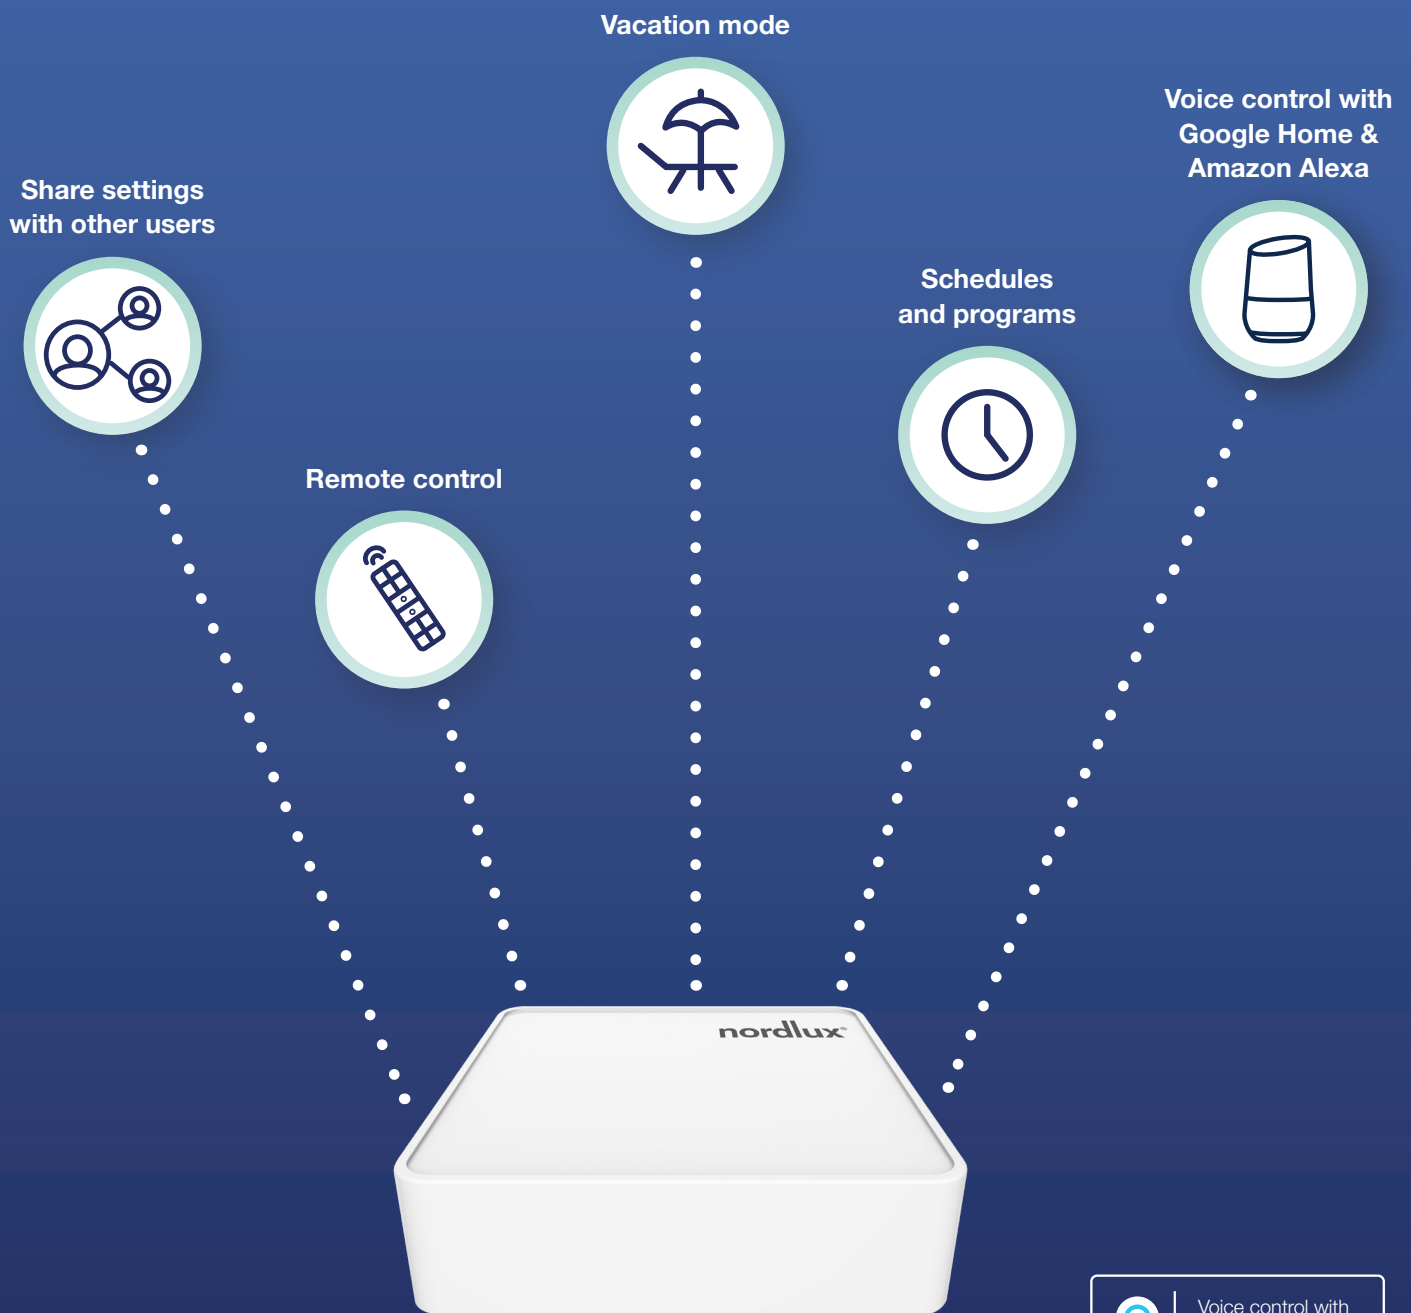

WiFi Bridge connects to a world of advanced functions

Add a Nordlux Smart Light Bridge and connect your lights to WiFi. This opens up opportunities to control and automate your light, for example through scheduling or voice control.

Voice control with
AMAZON ALEXA

Voice control with
GOOGLE HOME