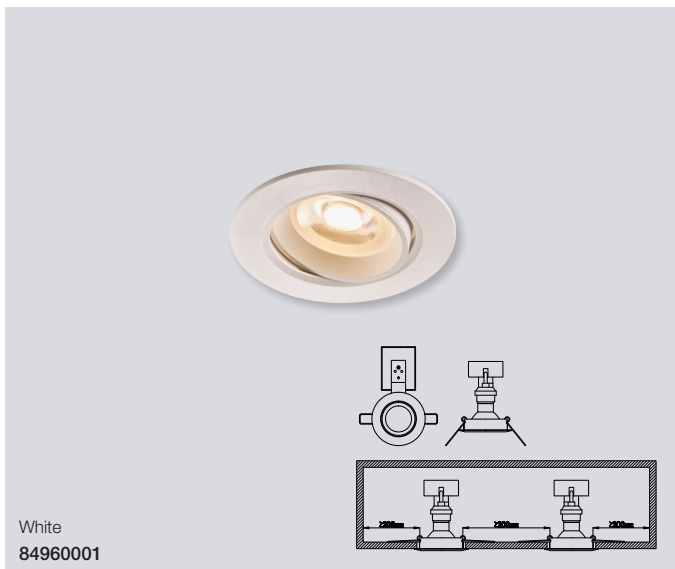

Birla DownLight

1. **Masterbox** Qty 6
2. **Size** H: 5,75 cm, Ø: 9,5 cm,
   Mounting min. height: 6 cm, Cut-out Ø: 7 cm
3. **Material** Plastic
4. **IP Class** IP44, Class 2
5. **Cable** Cable: White 20 cm replaceable
6. **Light source** Fixed LED, Incl. 6W LED,
   Lumen 600, Kelvin 3000, Candela 258, Life hours 30.000,
   RA 80, Beam angle 90°, Dimmable
7. **Features** Can be mounted directly into insulation, IP44 - In and outdoor
   use, Parallel connection possible, 5 year LED guarantee