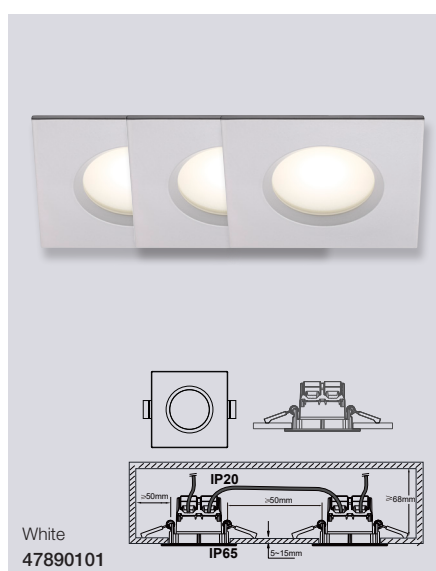

Brushed steel
47880132

Clarkson Square IP65 3-Kit 4000K Downlight

1. **Masterbox** Qty 3
   Size H: 5,4 cm, Ø: 8,5 cm,
   Mounting min. height: 6,8 cm
   Cut-out Ø: 7,2 cm
   Material Plastic/Metal
   IP Class IP65, Class 2
   Light source Fixed LED, Incl. 3X4,8W LED,
   Lumen 3X380, Kelvin 4000, Life hours 20.000, RA 80,
   Beam angle 100°, Not dimmable
   Features Parallel connection possible, 5 year LED guarantee

*Only for Benelux & France