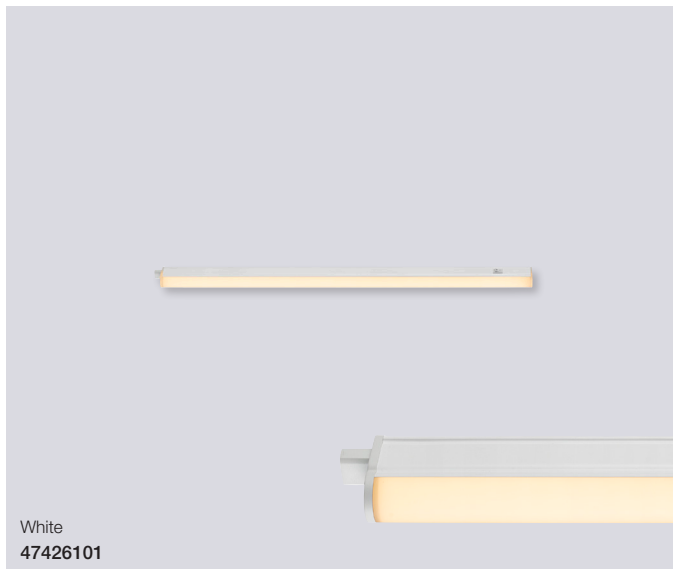

Latona 31,2 9W Under cabinet

Masterbox	Qty 6
Size	W: 2,4 cm, L: 31,2 cm, D: 3,4 cm
Material	Plastic
IP Class	IP20, Class 2
Light source	Fixed LED, Incl. 5W LED, Incl. 2-Step MOODMAKER TM, Lumen 420, Kelvin 3000/4000, Life hours 25.000, RA 80, Beam angle 130°, Not dimmable
Features	2-Step MOODMAKER 3000K/4000K by switch on body, Ideally suited for under cabinet lighting, Parallel connection possible, 5 year LED guarantee

Latona 56,2 9W Under cabinet

Masterbox	Qty 6
Size	W: 2,4 cm, L: 56,2 cm, D: 3,4 cm
Material	Plastic
IP Class	IP20, Class 2
Light source	Fixed LED, Incl. 9W LED, Incl. 2-Step MOODMAKER TM, Lumen 730, Kelvin 3000/4000, Life hours 25.000, RA 80, Beam angle 130°, Not dimmable
Features	2-Step MOODMAKER 3000K/4000K by switch on body, Ideally suited for under cabinet lighting, Parallel connection possible, 5 year LED guarantee

Latona 91,2 12W Under cabinet

Masterbox	Qty 6
Size	W: 2,4 cm, L: 91,2 cm, D: 3,4 cm
Material	Plastic
IP Class	IP20, Class 2
Light source	Fixed LED, Incl. 12W LED, Incl. 2-Step MOODMAKER TM, Lumen 1.050, Kelvin 3000/4000, Life hours 25.000, RA 80, Beam angle 130°, Not dimmable
Features	2-Step MOODMAKER 3000K/4000K by switch on body, Ideally suited for under cabinet lighting, Parallel connection possible, 5 year LED guarantee