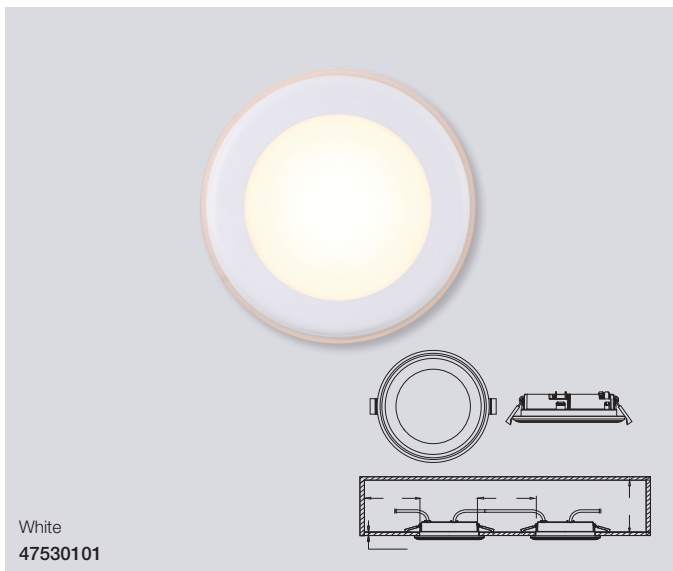

Elkton 8 Downlight

- Masterbox** Qty 3
- Size** H: 4,2 cm, Ø: 8,2 cm, Mounting min. height: 5 cm
Cut-out Ø: 6,5 cm
- Material** Plastic/Plastic
- IP Class** IP20, Class 2
- Light source** Fixed LED, Incl. 5,5W LED, Incl. 3-Step MOODMAKER™, Lumen 350, Kelvin 2700, Life hours 25.000, RA 80, Beam angle 120°, Not dimmable
- Features** 3-Step MOODMAKER dimmer both/inner/outer rings, Connector block included, Parallel connection possible, 5 year LED guarantee