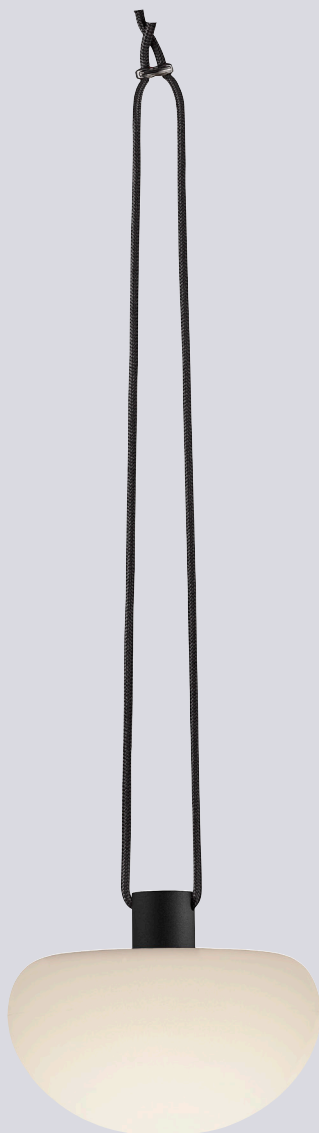

Includes USB
charging cable

IP65
Waterresistant

Long life
battery
included

2700
KELVIN

Danish design by
Says Who

NEW

1st CLICK
100%

300
LUMEN
5
HOURS