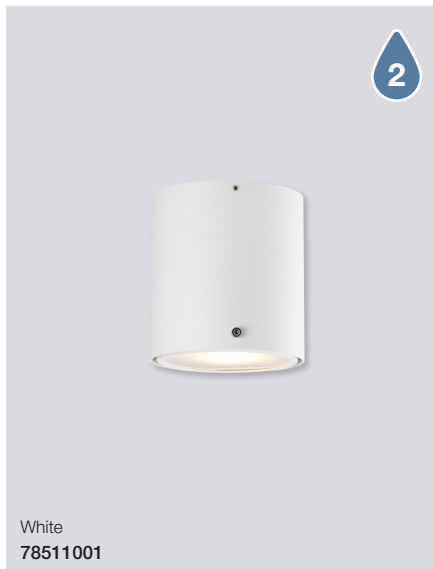

White
78511001

IP S4 SpotLight by Bønnelycke mdd

Masterbox	Qty 3
Size	D: 11 cm, Ø: 10 cm, Base mount: Ø 9,8 cm Tilt angle: 20°
Material	Metal/Plastic
IP Class	IP44, Class 2
Light source	GU10, Max. 8W LED, Excl. light source,
Features	Ideally suited for combination with NORDLUX SMART, Also ideal to install in other indoor rooms

Brushed steel
78511032