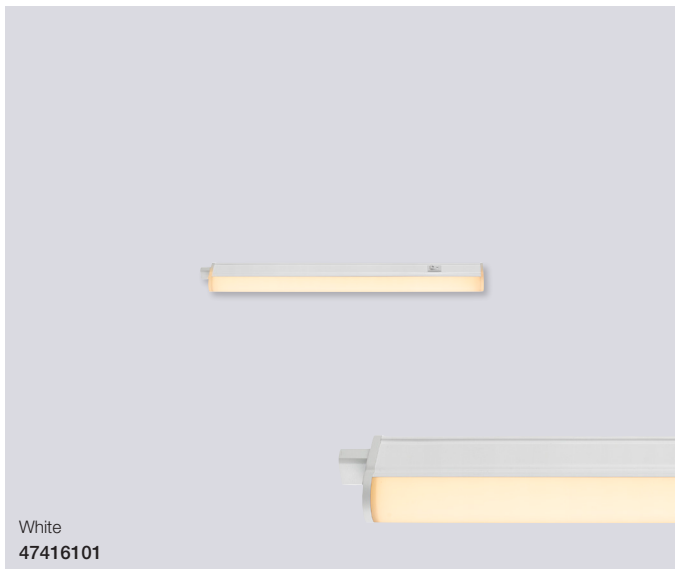

Latona 31,2 9W Under cabinet

Masterbox	Qty 6
Size	W: 2,4 cm, L: 31,2 cm, D: 3,4 cm
Material	Plastic
IP Class	IP20, Class 2
Light source	Fixed LED, Incl. 5W LED, Incl. 2-Step MOODMAKER TM, Lumen 420, Kelvin 3000/4000, Life hours 25.000, RA 80, Beam angle 130°, Not dimmable
Features	2-Step MOODMAKER 3000K/4000K by switch on body, Ideally suited for under cabinet lighting, Parallel connection possible, 5 year LED guarantee

Latona 56,2 9W Under cabinet

Masterbox	Qty 6
Size	W: 2,4 cm, L: 56,2 cm, D: 3,4 cm
Material	Plastic
IP Class	IP20, Class 2
Light source	Fixed LED, Incl. 9W LED, Incl. 2-Step MOODMAKER TM, Lumen 730, Kelvin 3000/4000, Life hours 25.000, RA 80, Beam angle 130°, Not dimmable
Features	2-Step MOODMAKER 3000K/4000K by switch on body, Ideally suited for under cabinet lighting, Parallel connection possible, 5 year LED guarantee

Latona 91,2 12W Under cabinet

Masterbox	Qty 6
Size	W: 2,4 cm, L: 91,2 cm, D: 3,4 cm
Material	Plastic
IP Class	IP20, Class 2
Light source	Fixed LED, Incl. 12W LED, Incl. 2-Step MOODMAKER TM, Lumen 1.050, Kelvin 3000/4000, Life hours 25.000, RA 80, Beam angle 130°, Not dimmable
Features	2-Step MOODMAKER 3000K/4000K by switch on body, Ideally suited for under cabinet lighting, Parallel connection possible, 5 year LED guarantee