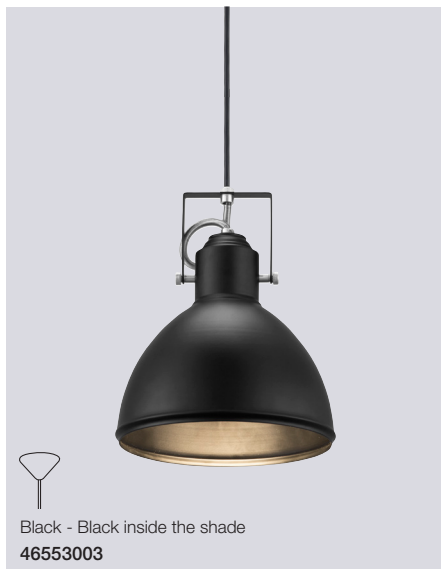

Aslak Pendant

Masterbox	Qty 3
Size	Shade Ø: 20 cm, Shade H: 24,5 cm
Material	Metal
IP Class	IP20, Class 2
Cable	Cable: White/Black 300 cm non replaceable
Canopy	Color: White/Black, Material: Plastic Ø: 11,7 cm, H: 6 cm
Light source	E27, Max. 40W, Excl. light source, Not dimmable