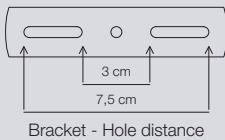

Adrian 25 Pendant

Masterbox	Qty 3
Size	Shade Ø: 25 cm, Shade H: 28 cm, Tilt angle: 180°
Material	Metal/Plastic
IP Class	IP20, Class 2
Cable	Textile cable: Black/White/Black 200 cm non replaceable
Canopy	Color: Black/Grey, Material: Metal Ø: 12 cm, H: 7 cm
Light source	E27, Max. 25W, Excl. light source,
Features	Industrial style, Tilttable shade

Black
48801003

Grey
48801011

Rough surface
Adjustable screws
Light through screws

Black
48815003

Grey
48815011

Rough surface
Adjustable screws
Light through screws

Adrian Wall

Masterbox	Qty 3
Size	H: 22 cm, D: 17 cm, Shade Ø: 12,5 cm, Base mount: Ø10 cm Tilt angle: 180°
Material	Metal/Plastic
IP Class	IP20, Class 2
Cable	Textile cable: Black/White/Black 150 cm replaceable Switch on cable
Light source	E27, Max. 25W, Excl. light source,
Features	Industrial style, Adjustable head