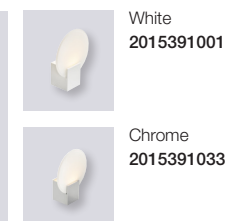

Otis 60 Wall

Masterbox	Qty 3
Size	H: 7,2 cm, W: 14,6 cm, L: 60 cm, D: 7,2 cm
Material	Aluminium/Plastic
IP Class	IP44, Class 2
Light source	Fixed LED, Incl. 16W LED, Lumen 1.650, Kelvin 3000, Life hours 25.000, RA 90, Not dimmable
Features	2-Step MOODMAKER by wall switch: 100%-night light, Night Light Function 35lm memory, Cabinet bracket included, 5 year LED guarantee