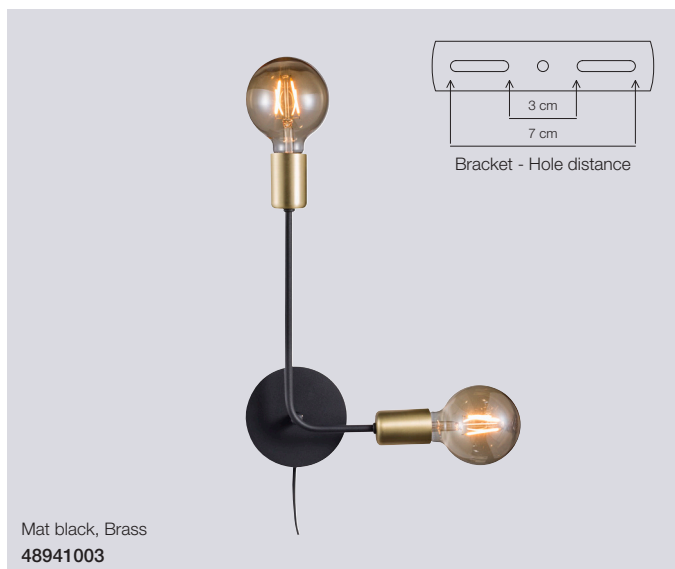

NEW

Grey
2010414010

Grey
2010414003

Pine Floor

Masterbox	Qty 3
Size	H: 133 cm, W: 37 cm, L: 18 cm, Shade Ø: 13,5 cm, Pipe Ø: 1,53 cm, Base Ø: 18 cm, Tilt angle: 90°
Material	Metal
IP Class	IP20, Class 2
Cable	Cable: Black 150 cm non replaceable Switch on fixture
Light source	GU10, Max. 15W, Excl. light source,
Features	Industrial style, Beautiful light effect with holes in the shade, Material mix with matt metal and brass details

Meet the Josefine's

no. 2010303003

no. 48933003

no. 48941003

no. 48955003

The innovative and playful design makes Josefine a decorative and modern series. The stringent tube contributes to an industrial look, which complements a rough and modern decor. In contrast to the industrial expression are the beautiful brass details and soft shapes, which result in an incredibly decorative series that balances minimalism and elegance in the finest possible manner. Furthermore, the Josefine series allows for personality in the use of decorative lights, illuminating the room in the finest manner imaginable.

Josefine Pendant

Masterbox	Qty 3
Size	H: 4,4 cm, W: 91 cm, L: 45 cm
Material	Metal
IP Class	IP20, Class 2
Cable	Cable: Black 200 cm non replaceable
Canopy	Color: Black, Material: Metal L: 30,2x9 cm, H: 2,8 cm
Light source	E27, Max. 60W, Excl. light source,
Features	Industrial style, Industrial expression with raw, masculine tubes, New interpretation of a traditional chandelier

Josefine Pendant

Masterbox	Qty 2
Size	H: 79 cm, W: 55 cm, L: 55 cm, Shade Ø: 4,2 cm, Pipe Ø: 1,9 cm
Material	Metal
IP Class	IP20, Class 2
Cable	Textile cable: Black 200 cm non replaceable
Canopy	Color: Black, Material: Metal Ø: 12 cm, H: 7 cm
Light source	E27, Max. 6X28W, Excl. light source,
Features	Industrial style, Industrial expression with raw, masculine tubes