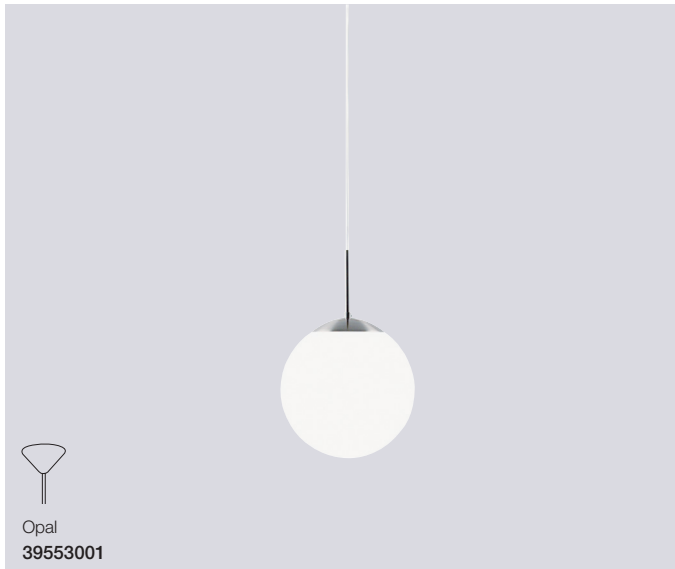

Cafe 15 Pendant

Masterbox	Qty 3
Size	H: 29 cm, Shade Ø: 15 cm, Shade H: 15 cm
Material	Glass/Metal
IP Class	IP20, Class 2
Cable	Cable: Clear 180 cm non replaceable
Canopy	Color: White, Material: Plastic Ø: 12,5 cm, H: 8,5 cm
Light source	E27, Max. 15W, Excl. light source,
Features	Mouthblown glass