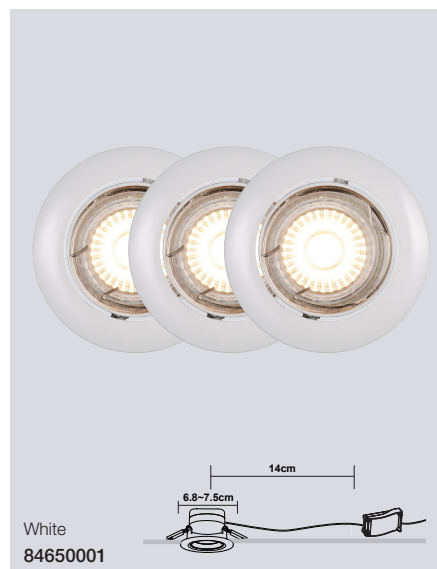

Dorado Smart Light 1-Kit DownLight

Masterbox	Qty 6
Size	D: 5,4 cm, H: 5,4 cm, Ø: 8,5 cm
Material	Plastic/Metal
IP Class	IP65, Class 2
Light source	Fixed LED, Incl. 4,7W LED, Lumen 380, Kelvin 2200-6500, Life hours 20.000, RA 80, Beam angle 36°, Not dimmable
Features	IP 65 protection for both outdoor and bathroom use, Bluetooth connection to Nordlux Smart Light, Adjustable kelvin and lumen output, 5 year LED guarantee