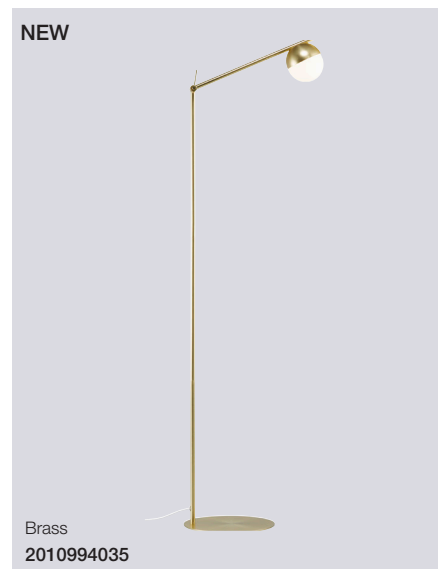

Brass, Opal white
2010985035