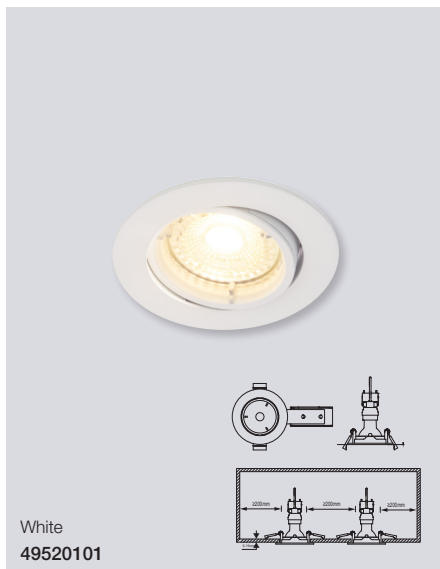

Carina 2700K 1-Kit Dim Tilt Downlight

Masterbox	Qty 3
Size	H: 10,3 cm, Ø: 8,5 cm, Mounting min. height: 11,3 cm Cut-out Ø: 7,2 cm, Tilt angle: 12°
Material	Metal
IP Class	IP20, Class 2
Light source	GU10, Max. 50W, Incl. 5W LED, Lumen 345, Kelvin 2700, Life hours 15.000, RA 80, Beam angle 36°, Dimmable Light source energy class A+
Features	Stepless dimmable 0-100% by wall dimmer excl.