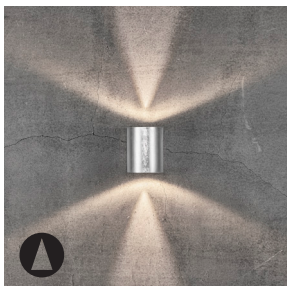

3 light effects included in 4970 and 4971