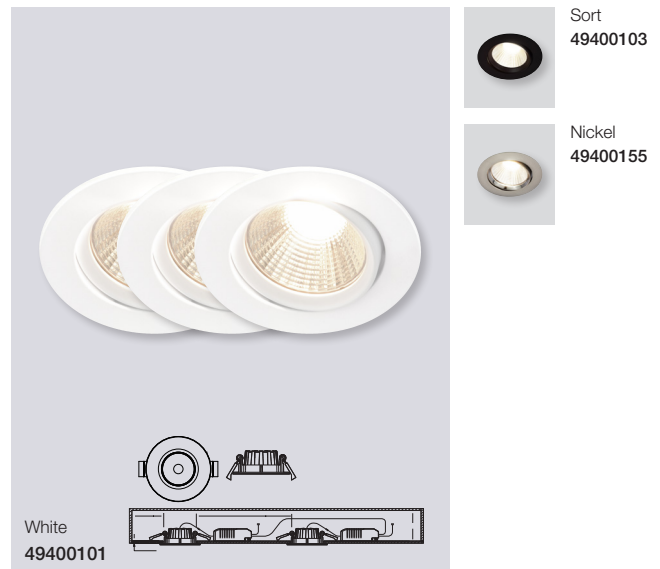

Dorado 2700K 3-Kit Dim Tilt Downlight

Masterbox	Qty 3
Size	H: 5,4 cm, Ø: 8,5 cm, Mounting min. height: 6,8 cm Cut-out Ø: 7,2 cm, Tilt angle: 12°
Material	Plastic/Metal
IP Class	IP20, Class 2
Light source	Fixed LED, Incl. 3X5,5W LED, Lumen 3X345, Kelvin 2700, Life hours 20.000, RA 80, Beam angle 36°, Dimmable
Features	Stepless dimmable 0-100% by wall dimmer excl., Connector block included, Parallel connection possible, 5 year LED guarantee