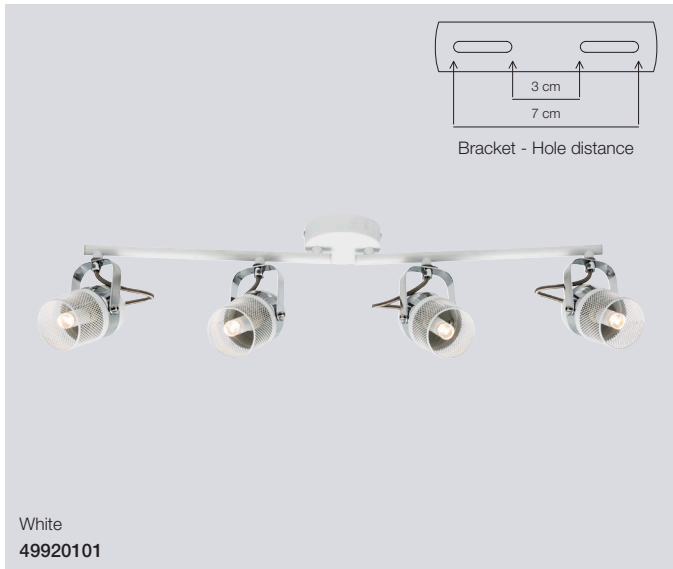

Please see our decorative bulbs from page 294

Agnes Wall

Masterbox Qty 6
Size H: 12 cm, W: 9 cm, D: 14 cm, Shade Ø: 5,8 cm, Base mount: Ø9 cm
 Tilt angle: 150°
Material Metal/Plastic
IP Class IP20, Class 2
Cable Cable: White 150 cm replaceable
 Switch on cable
Light source G9, Max. 35W, Excl. light source,
Features Industrial style

Agnes SpotLight

Masterbox Qty 3
Size L: 30 cm, D: 14,5 cm, Shade Ø: 5,8 cm, Base mount: Ø9 cm
 Tilt angle: 150°
Material Metal/Plastic
IP Class IP20, Class 2
Light source G9, Max. 2X35W, Excl. light source,
Features Industrial style

Agnes SpotLight

Masterbox Qty 3
Size L: 45 cm, D: 14,5 cm, Shade Ø: 5,8 cm, Base mount: Ø9 cm
 Tilt angle: 150°
Material Metal/Plastic
IP Class IP20, Class 2
Light source G9, Max. 3X35W, Excl. light source,
Features Industrial style

Agnes SpotLight

Masterbox Qty 3
Size D: 12 cm, Shade Ø: 5,8 cm, Base mount: Ø18 cm
 Tilt angle: 150°
Material Metal/Plastic
IP Class IP20, Class 2
Light source G9, Max. 3X35W, Excl. light source,
Features Industrial style