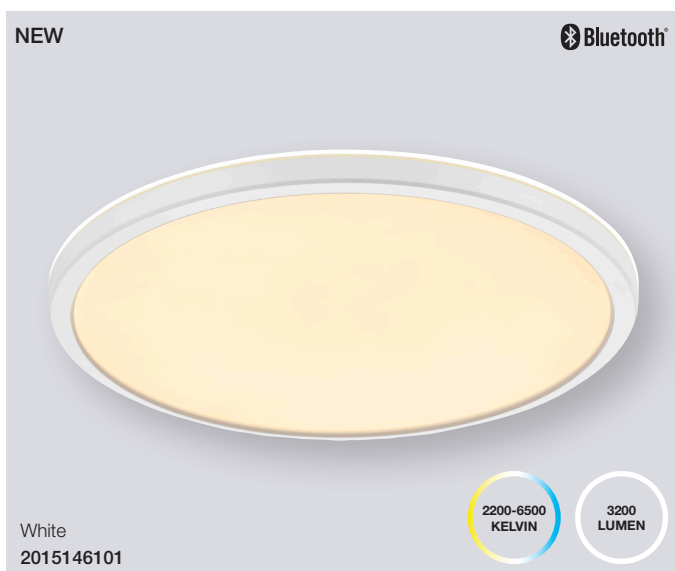

Oja 60 Smart Light Ceiling

Masterbox	Qty 3
Size	H: 2,3 cm, W: 60 cm, D: 2,3 cm, Ø: 60 cm
Material	Plastic/Metal
IP Class	IP20, Class 1
Light source	Fixed LED, Incl. 30W LED, Lumen 3.200, Kelvin 2700-6500, Life hours 25.000, RA 80, Beam angle 120°
Features	Ultra-slim ceiling panel light, Bluetooth connection to Nordlux Smart Light, Adjustable kelvin and lumen output, 5 year LED guarantee