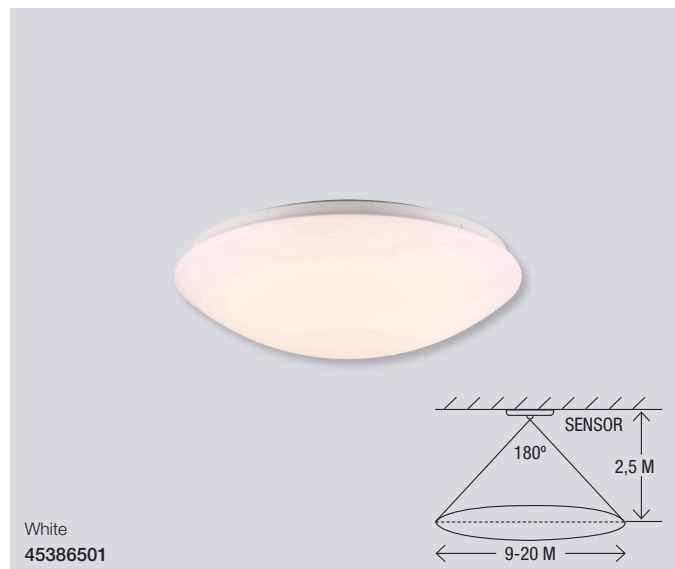

Ask 36 Sensor Ceiling

Masterbox	Qty 3
Size	D: 10,5 cm, Shade Ø: 36 cm
Material	Metal/Plastic
IP Class	IP44, Class 1
Light source	Fixed LED, Incl. 18W LED, Lumen 1.450, Kelvin 3000, Candela 364, Life hours 30.000, RA 80, Beam angle 120°, Not dimmable
Features	Microwave movement SENSOR INSIDE, Adjustable sensor: lux, time sec./min. & radius, Ideally suited for bathroom zone 2, 5 year LED guarantee