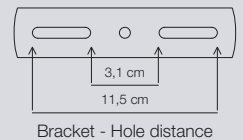

NEW

Andy Pendant

Masterbox	Qty 2
Size	H: 16,8 cm, W: 20 cm, L: 80 cm, Shade Ø: 20 cm
Material	Metal
IP Class	IP20, Class 2
Cable	Textile cable: Black 200 cm non replaceable
Canopy	Color: Rusty, Material: Metal Ø: 35x9 cm, H: 2,5 cm
Light source	E27, Max. 40W, Excl. light source,
Features	Industrial style, Rust colour and rough surface, Three lamp heads that emits a good practical light

Andy 30 Pendant

Masterbox	Qty 3
Size	Shade Ø: 30 cm, Shade H: 18 cm
Material	Metal/Plastic
IP Class	IP20, Class 2
Cable	Cable: Black 200 cm non replaceable
Canopy	Color: Black, Material: Plastic Ø: 12,3 cm, H: 8,7 cm
Light source	E27, Max. 40W, Excl. light source,
Features	Industrial style, Rust colour and rough surface

Andy Table

Masterbox	Qty 3
Size	H: 40 cm, Shade Ø: 20 cm, Base Ø: 15 cm, Tilt angle: 30°
Material	Metal/Plastic
IP Class	IP20, Class 2
Cable	Cable: Black 150 cm non replaceable Switch on cable
Light source	E14, Max. 15W, Excl. light source,
Features	Industrial style, Rust colour and rough surface

Andy Wall

Masterbox	Qty 3
Size	H: 23 cm, D: 27 cm, Shade Ø: 20 cm, Base mount: Ø12 cm Tilt angle: 30°
Material	Metal/Plastic
IP Class	IP20, Class 2
Cable	Cable: Black 150 cm replaceable Switch on cable
Light source	E27, Max. 15W, Excl. light source,
Features	Industrial style, Rust colour and rough surface