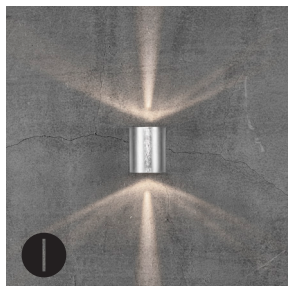

3 light effects included in 4970 and 4971