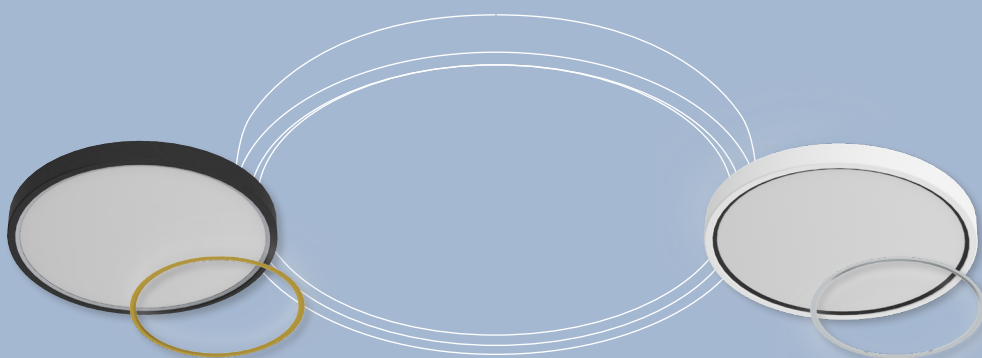

Noxy

BATHE IN LIGHT

Noxy 2015356101 white + black and chrome ring
Noxy 2015356103 black + aluminium and brushed brass ring

On/Off and special features operated by standard wall switch

3-Step MOODMAKER™ scene select (switch)

1st Switch on 100% 4000 Kelvin

2nd Switch on 100% 3000 Kelvin

3rd Switch on 100lm 3000 Kelvin (night light)

RA90 – Natural Light

Night light only backwards to the ceiling (indirect light effect)

Memory & reset function when the light is tuned off/on 5 times

Easy twist lock connection & easy installation by 1 person