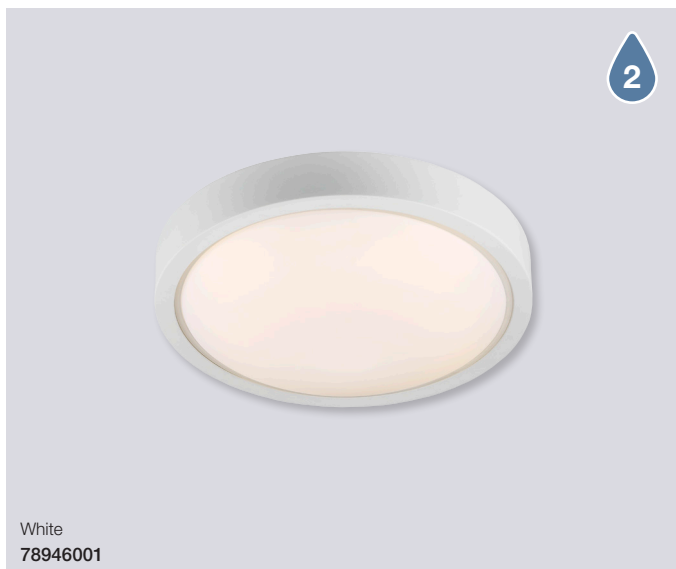

IP S9 Bathroom by Bjørn + Balle

Masterbox	Qty 3
Size	D: 7,7 cm, Ø: 25 cm
Material	Plastic/Metal
IP Class	IP44, Class 1
Light source	Fixed LED, Incl. 12W LED, Lumen 960, Kelvin 3000, Life hours 20.000, RA 80, Beam angle 120°, Not dimmable
Features	2 Detachable rings included, 5 year LED guarantee