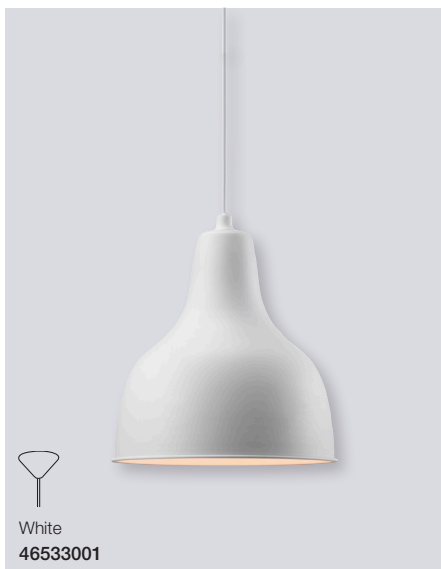

Ames Pendant

Masterbox	Qty 2
Size	Shade Ø: 30 cm, Shade H: 33 cm
Material	Metal
IP Class	IP20, Class 1
Cable	Cable: White/Black 300 cm non replaceable
Canopy	Color: White/Black, Material: Metal Ø: 12 cm, H: 2,5 cm
Light source	E27, Max. 40W, Excl. light source,
Features	Contemporary and simple style