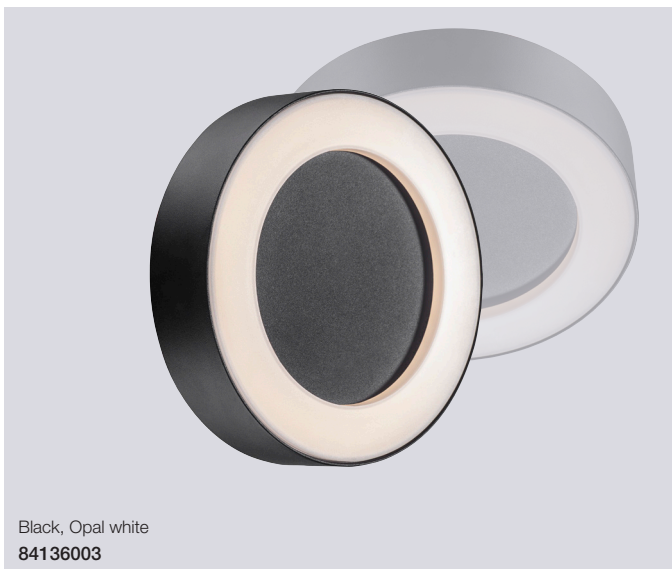

Desi 28 Wall/Ceiling

Masterbox	Qty 3
Size	D: 7,5 cm, Shade Ø: 27,5 cm
Material	Aluminium/Plastic
IP Class	IP44, Class 1
Light source	E27, Max. 2X12W, Excl. light source,
Features	Parallel connection possible