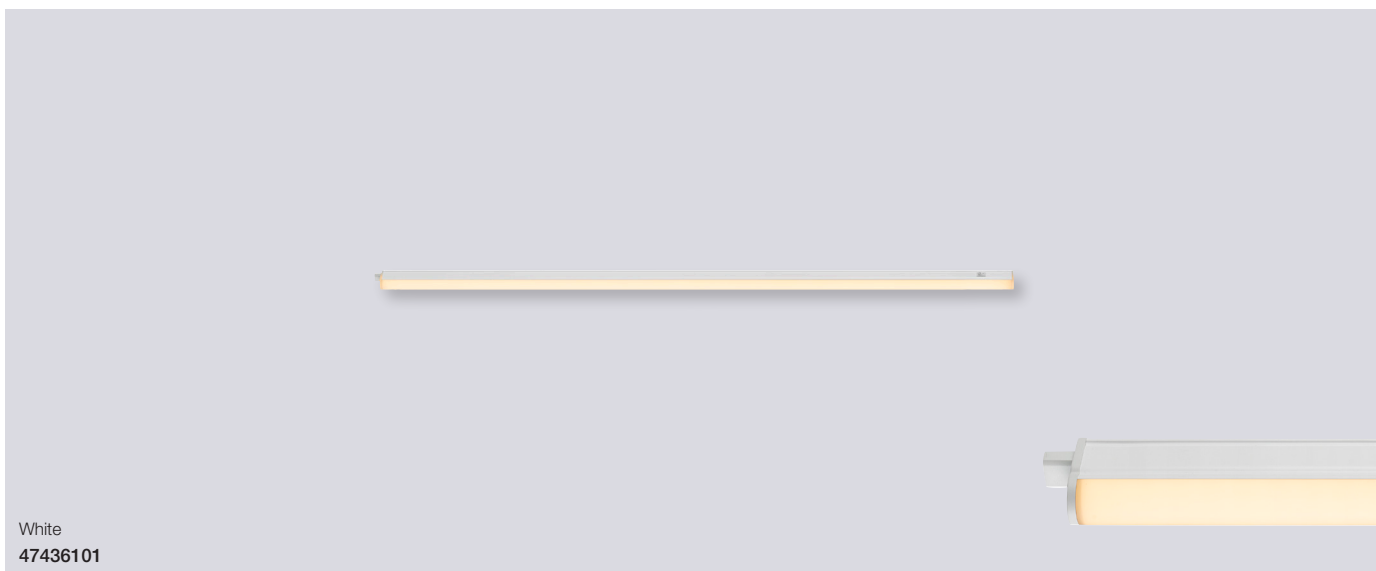

Latona 56,2 9W Under cabinet

Masterbox	Qty 6
Size	W: 2,4 cm, L: 56,2 cm, D: 3,4 cm
Material	Plastic
IP Class	IP20, Class 2
Light source	Fixed LED, Incl. 9W LED, Incl. 2-Step MOODMAKER TM, Lumen 730, Kelvin 3000/4000, Life hours 25.000, RA 80, Beam angle 130°, Not dimmable
Features	2-Step MOODMAKER 3000K/4000K by switch on body, Ideally suited for under cabinet lighting, Parallel connection possible, 5 year LED guarantee