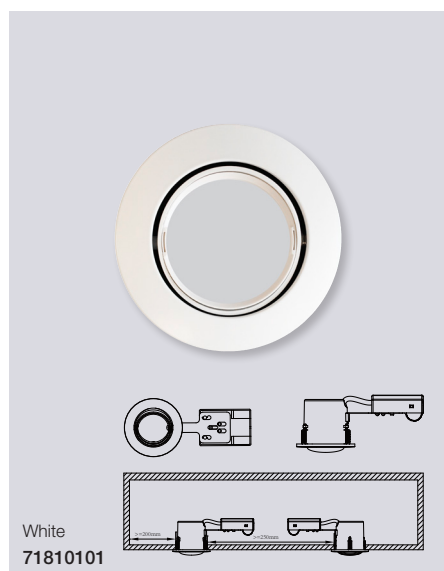

Mixit Pro DownLight

Masterbox	Qty 3
Size	H: 7,2 cm, Ø: 8,5 cm, Mounting min. height: 6,5 cm Cut-out Ø: 7,6 cm, Tilt angle: 30°
Material	Plastic/Metal
IP Class	IP23, Class 2
Light source	GU10, Max. 8W LED, Excl. light source,
Features	Ideally suited for combination with NORDLUX SMART, Can be mounted directly into insulation, Parallel connection possible