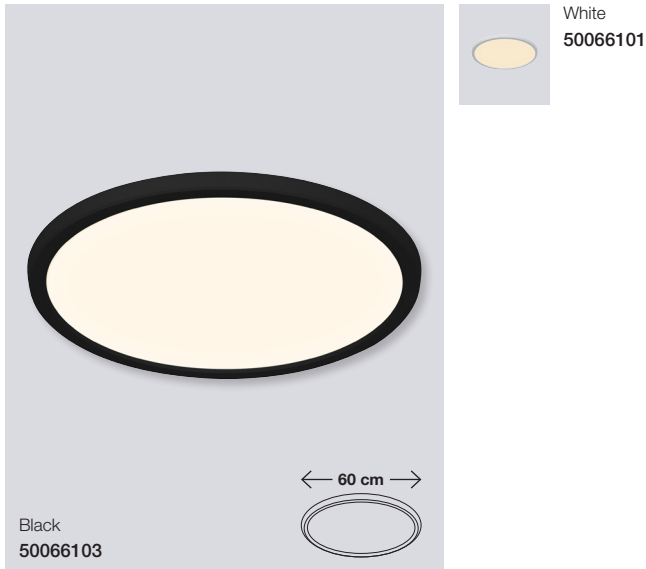

*OJA is also available as Smart Light, see page 327

Oja 60 2700K Step-Dim Ceiling

Masterbox	Qty 3
Size	H: 3,2 cm, W: 60 cm, L: 60 cm, D: 3,2 cm
Material	Plastic/Metal
IP Class	IP20, Class 1
Light source	Fixed LED, Incl. 38W LED, Lumen 3.000, Kelvin 2700, Life hours 25.000, RA 80, Beam angle 120°, Not dimmable
Features	3-Step MOODMAKER dim 100-50-20% by wall switch, Night light on 20% with back light effect memory, Memory & reset function when the light is tuned off/on 5 times, 5 year LED guarantee