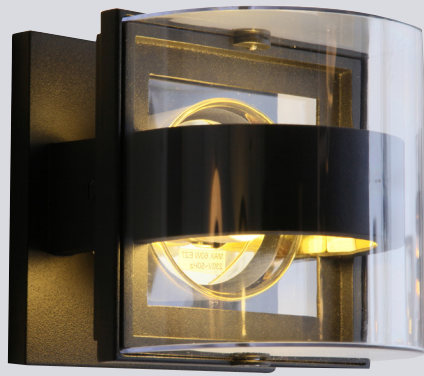

Black, Clear
873923