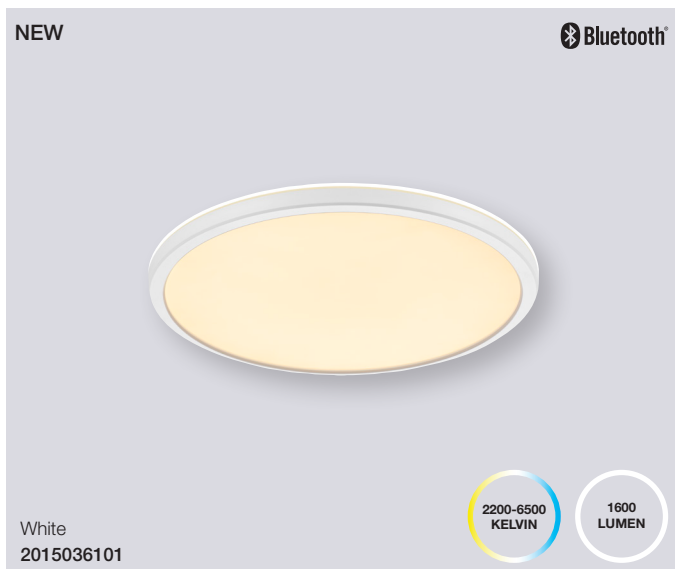

Oja 30 Smart Light Ceiling

Masterbox	Qty 3
Size	W: 29,4 cm, L: 29,4 cm, D: 2,3 cm, Ø: 29,4 cm
Material	Plastic
IP Class	IP20, Class 2
Light source	Fixed LED, Incl. 15W LED, Lumen 1.600, Kelvin 2700-6500, Life hours 25.000, RA 80, Beam angle 120°
Features	Ultra-slim ceiling panel light, Bluetooth connection to Nordlux Smart Light, Adjustable kelvin and lumen output, 5 year LED guarantee