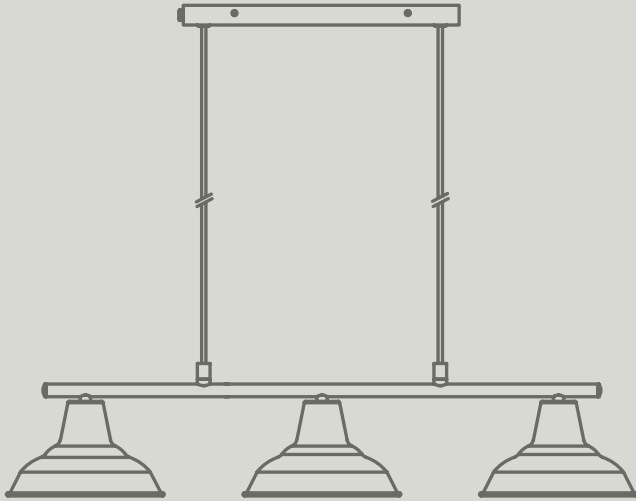

Meet the Andy's

no. 2011103003