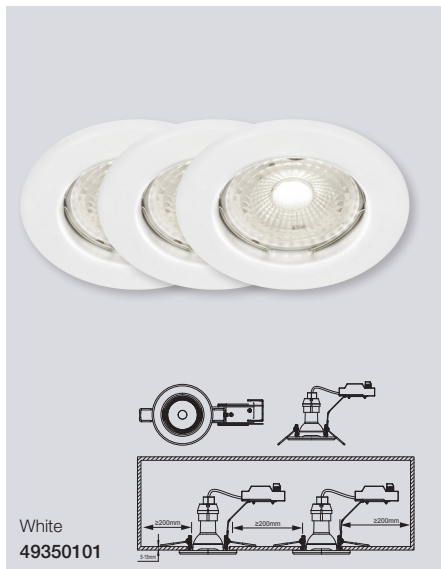

White
49350101