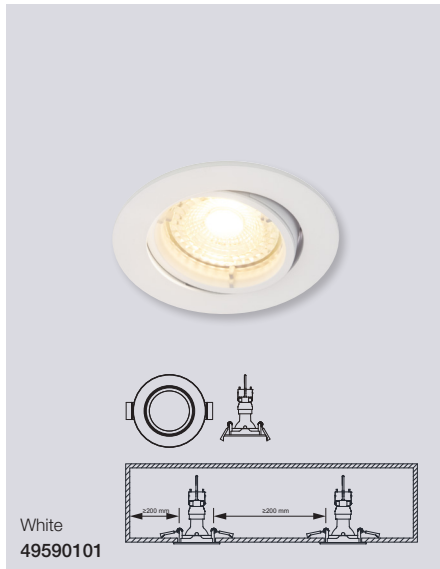

Ankaa 2700K Downlight

Masterbox	Qty 3
Size	H: 10,3 cm, Ø: 8,5 cm, Mounting min. height: 11,3 cm Cut-out Ø: 7,2 cm, Tilt angle: 12°
Material	Metal
IP Class	IP20, Class 2
Light source	GU10, Max. 50W, Incl. 6,7W LED, Lumen 540, Kelvin 2700, Life hours 15.000, RA 80, Beam angle 36°, Dimmable Light source energy class A+
Features	Stepless dimmable 0-100% by wall dimmer excl., Retrofit high lumen