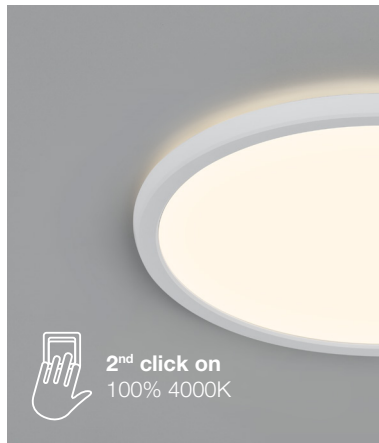

Memory & reset function when the light is tuned off/on 5 times

Easy twist lock connection & easy installation by 1 person

White version with detachable brushed nickel ring, 2 colors in one product

OJA is also available as Smart Light, see page 327