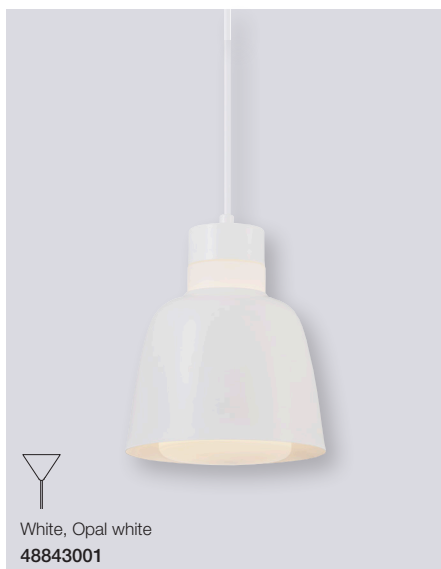

Skip 57 Pendant

Masterbox	Qty 1
Size	Shade Ø: 57,8 cm, Shade H: 20 cm
Material	Metal/Acrylic
IP Class	IP20, Class 2
Cable	Textile cable: White/Black 300 cm non replaceable
Canopy	Color: White/Black, Material: Plastic Ø: 11,8 cm, H: 7,35 cm
Light source	Fixed LED, Incl. 14W LED, Lumen 1.230, Kelvin 3000, Life hours 30.000, RA 80, Beam angle 120°, Dimmable
Features	Minimalistic design, 5 year LED guarantee