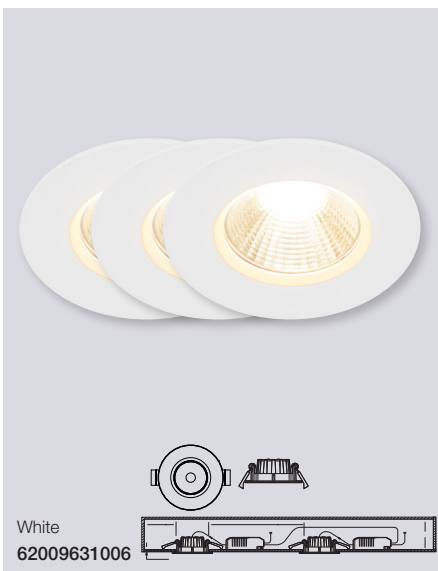

Apollo IP65 2700K 3-Kit Downlight

Masterbox	Qty 10
Size	H: 5,4 cm, Ø: 8,5 cm, Mounting min. height: 6,8 cm
Material	Metal/Plastic
IP Class	IP65, Class 2
Light source	Fixed LED, Incl. 3X4,8W LED, Lumen 3X345, Kelvin 2700, Life hours 20.000, RA 80, Beam angle 36°, Not dimmable
Features	Parallel connection possible, 5 year LED guarantee

*Only for Benelux & France

Apollo IP65 4000K 3-Kit Downlight

Masterbox	Qty 10
Size	H: 3,6 cm, Ø: 8,5 cm, Mounting min. height: 5,4 cm
Material	Metal/Plastic
IP Class	IP65, Class 2
Light source	Fixed LED, Incl. 3X4,8W LED, Lumen 3X380, Kelvin 4000, Life hours 20.000, RA 80, Beam angle 36°, Not dimmable
Features	Parallel connection possible, 5 year LED guarantee

*Only for Benelux & France