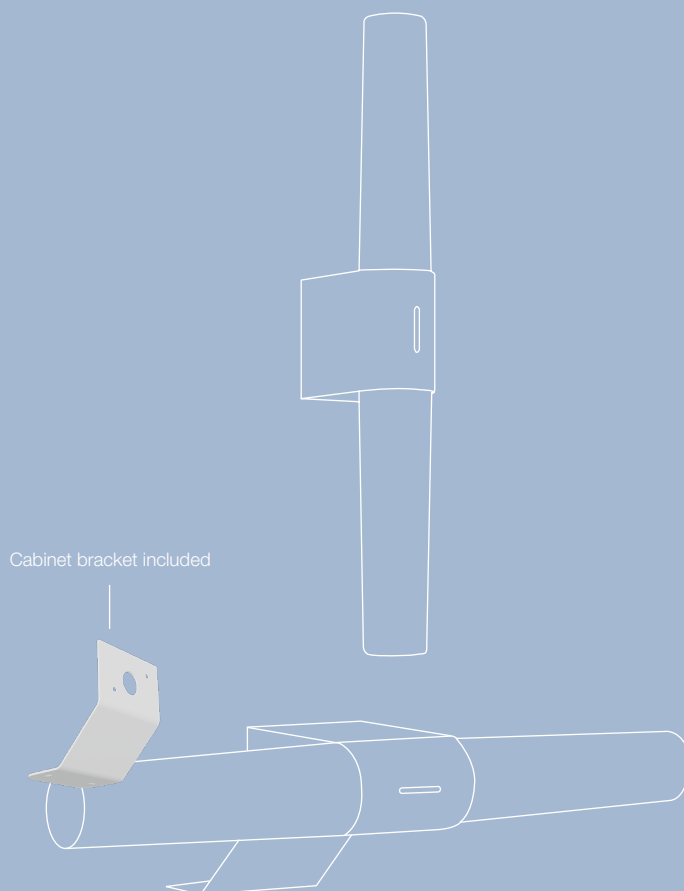

Helva Double

BATHE IN LIGHT

Helva Double 2015321033 chrome - Helva Double 2015321055 brushed nickel

On/Off operated by standard wall switch

2-Step MOODMAKER™ scene select (touch)

Short touch to switch between 3000K and 4000K (Kelvin) (Color Change Temperature)

Long touch to dim 0-100%-0% (Lumen), 3 seconds for full dimming cycle

RA90 – Natural Light

Memory & reset function by 0,5 seconds program logic

Vertical and horizontal installation

Cabinet bracket included