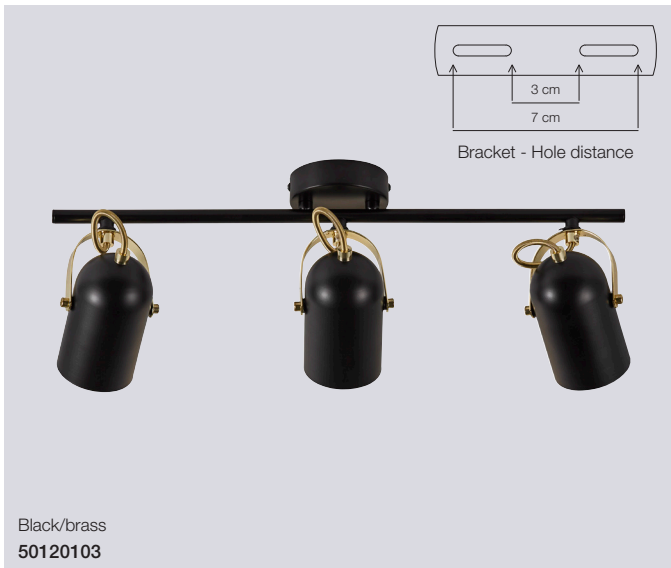

Lotus SpotLight

Masterbox	Qty 3
Size	L: 58 cm, D: 20 cm, Shade Ø: 6,6 cm, Base mount: Ø9 cm Tilt angle: 150°
Material	Metal/Plastic
IP Class	IP20, Class 2
Light source	E14, Max. 3X40W, Excl. light source,
Features	Industrial style