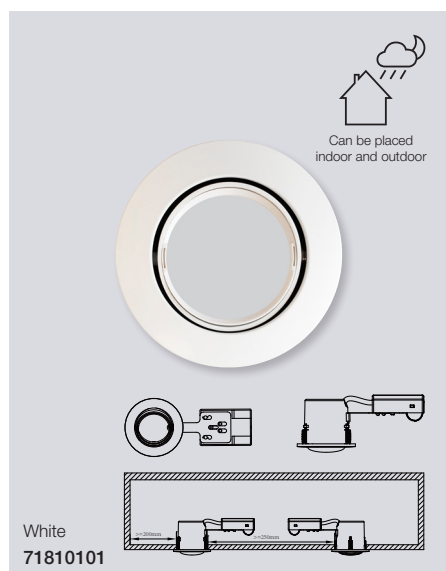

Mixit Pro Downlight

Masterbox	Qty 3
Size	H: 7,2 cm, Ø: 8,5 cm, Mounting min. height: 6,5 cm Cut-out Ø: 7,6 cm, Tilt angle: 30°
Material	Plastic/Metal
IP Class	IP23, Class 2
Light source	GU10, Max. 8W LED, Excl. light source,
Features	Ideally suited for combination with NORDLUX SMART, Can be mounted directly in the insulation

Mixit Downlight

Masterbox	Qty 3
Size	H: 13,5 cm, Ø: 8,5 cm, Mounting min. height: 14 cm Cut-out Ø: 7,6 cm, Tilt angle: 25°
Material	Plastic/Metal
IP Class	IP23, Class 2
Light source	GU10, Max. 8W LED, Excl. light source,
Features	Ideally suited for combination with NORDLUX SMART, Can be mounted directly in the insulation