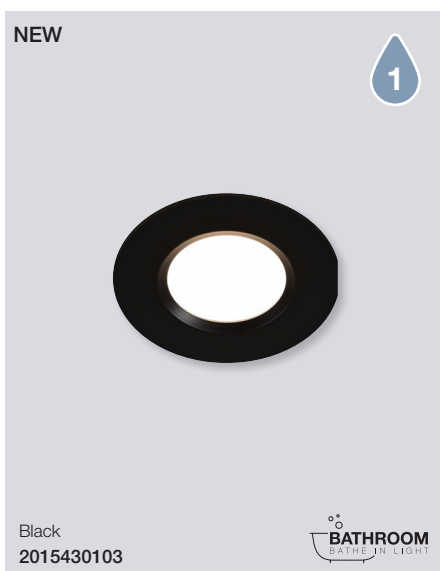

180

Otis 40 Wall

Masterbox	Qty 3
Size	H: 7,2 cm, W: 14,6 cm, L: 40 cm, D: 7,2 cm
Material	Aluminium/Plastic
IP Class	IP44, Class 2
Light source	Fixed LED, Incl. 13W LED, Lumen 1.300, Kelvin 3000, Life hours 25.000, RA 90, Not dimmable
Features	2-Step MOODMAKER by wall switch: 100%-night light, Night Light Function 20lm memory, Cabinet bracket included, 5 year LED guarantee

Otis 60 Wall

Masterbox	Qty 3
Size	H: 7,2 cm, W: 14,6 cm, L: 60 cm, D: 7,2 cm
Material	Aluminium/Plastic
IP Class	IP44, Class 2
Light source	Fixed LED, Incl. 16W LED, Lumen 1.650, Kelvin 3000, Life hours 25.000, RA 90, Not dimmable
Features	2-Step MOODMAKER by wall switch: 100%-night light, Night Light Function 35lm memory, Cabinet bracket included, 5 year LED guarantee