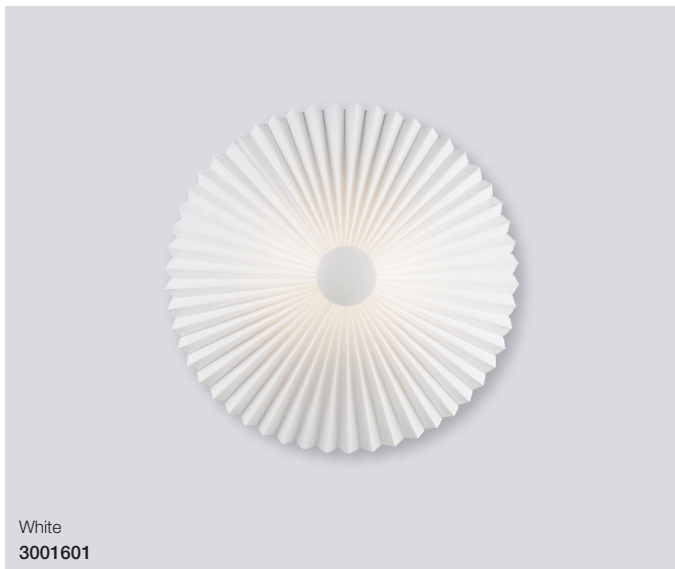

White
3001601

Trio 45 Ceiling

Masterbox	Qty 6
Size	D: 15 cm, Shade Ø: 45 cm
Material	Plastic
IP Class	IP20, Class 2
Cable	Cable: White 200 cm Switch on cable
Light source	E27, Max. 40W, Excl. light source,