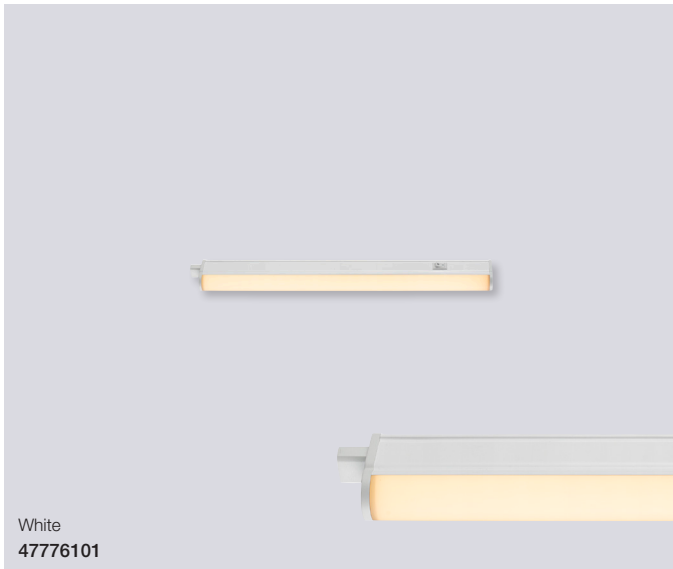

Renton 30 Under cabinet

Masterbox	Qty 6
Size	W: 2,4 cm, L: 31,2 cm, D: 3,4 cm
Material	Plastic
IP Class	IP20, Class 2
Light source	Fixed LED, Incl. 5W LED, Lumen 350, Kelvin 2700, Life hours 25.000, RA 80, Beam angle 130°, Not dimmable
Features	Parallel connection possible, Ideally suited for under cabinet lighting, Connection cable included, 5 year LED guarantee