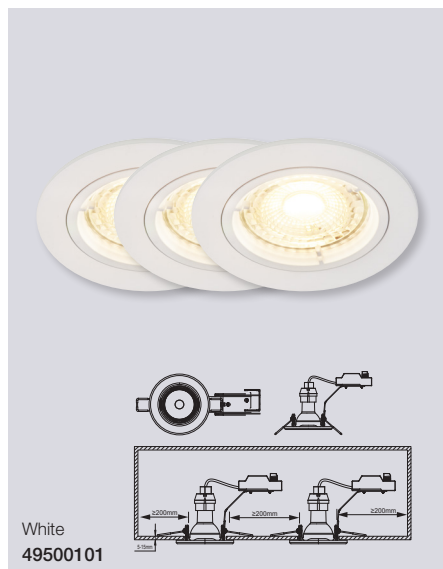

*Carina is also available as Smart Light, see page 328