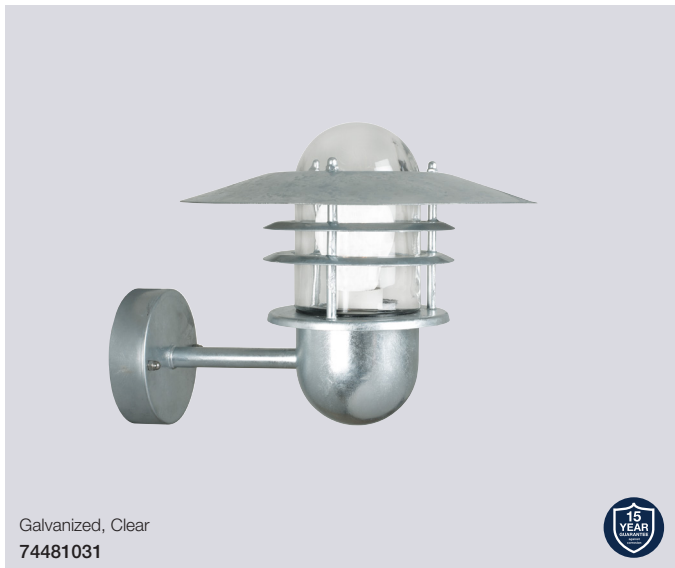

Agger Wall

Masterbox	Qty 3
Size	H: 20 cm, D: 29,5 cm, Shade Ø: 25,5 cm, Base mount: Ø 11 cm
Material	Galvanized steel/Glass
IP Class	IP54, Class 2
Light source	E27, Max. 60W, Excl. light source,
Features	Parallel connection possible, 15 year anti corrosion guarantee on Galvanized steel