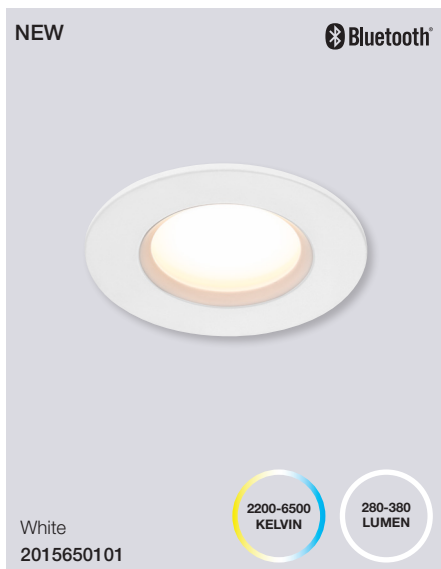

Dorado Smart Light 1-Kit DownLight

Masterbox	Qty 6
Size	D: 5,4 cm, H: 5,4 cm, Ø: 8,5 cm
Material	Plastic/Metal
IP Class	IP65, Class 2
Light source	Fixed LED, Incl. 4,7W LED, Lumen 380, Kelvin 2200-6500, Life hours 20.000, RA 80, Beam angle 36°, Not dimmable
Features	IP 65 protection for both outdoor and bathroom use, Bluetooth connection to Nordlux Smart Light, Adjustable kelvin and lumen output, 5 year LED guarantee