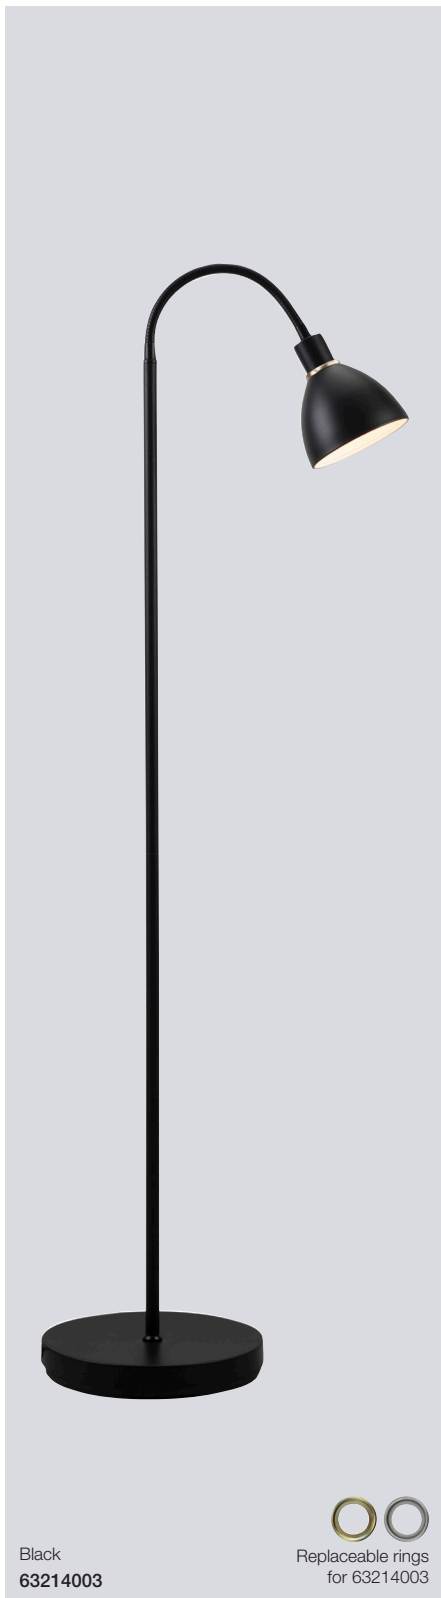

Black
63214003

Replaceable rings
for 63214003