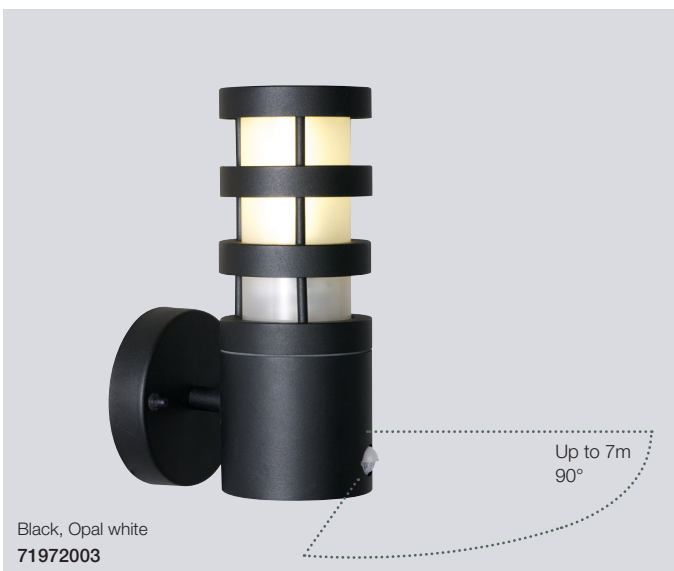

Black, Opal white
71971003

Darwin Wall

Masterbox	Qty 3
Size	H: 24 cm, W: 11 cm, D: 15 cm, Ø: 9 cm, Base mount: Ø11 cm
Material	Aluminium/Plastic
IP Class	IP44, Class 1
Light source	E27, Max. 18W, Excl. light source,
Features	Parallel connection possible