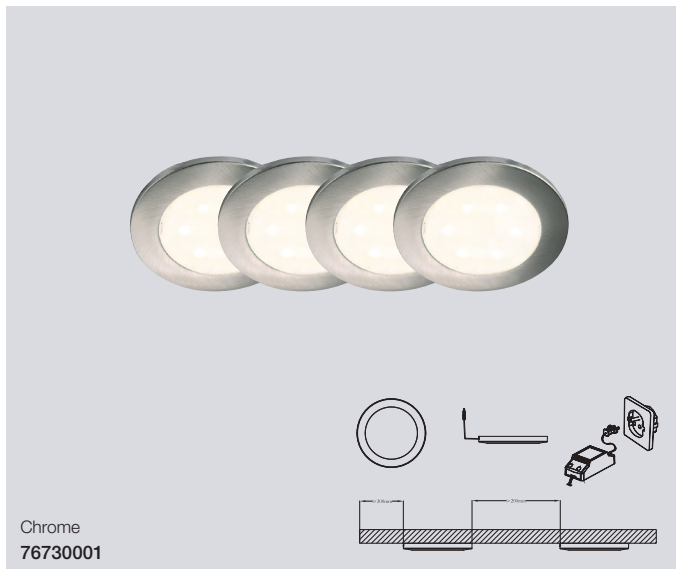

Lismore 4-kit 48W Under cabinet

Masterbox	Qty 3
Size	H: 0,8 cm, Ø: 6 cm
Material	Plastic
IP Class	IP20, Class 3
Cable	Cable: Black 150 cm Switch on cable
Light source	Fixed LED, Incl. 4X0.7W LED, Lumen 4X75, Kelvin 3000, Candela 16, Life hours 30.000, RA 80, Beam angle 120°, Not dimmable
Features	Ideally suited for under cabinet lighting, Cable 1,5m included, Inline on/off switch, Ultra flat design, 5 year LED guarantee