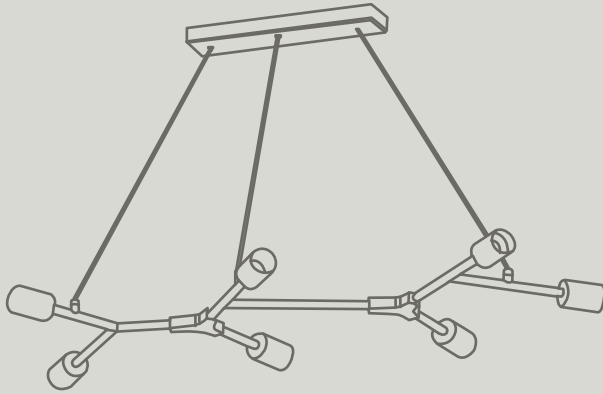

Meet the Josefine's

no. 2010303003