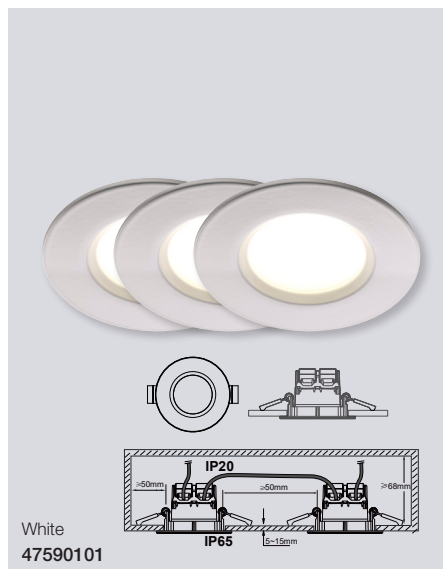

Clarkson 2700K 3-Kit Downlight

1. **Masterbox** Qty 3
   Size H: 5,4 cm, Ø: 8,5 cm, Mounting min. height: 6,8 cm
   Cut-out Ø: 7,2 cm
   Material Plastic/Metal
   IP Class IP65, Class 2
   Light source Fixed LED, Incl. 3X4,8W LED,
   Lumen 3X345, Kelvin 2700, Life hours 20.000, RA 80,
   Beam angle 100°, Not dimmable
   Features Parallel connection possible, Ideally suited for bathroom
   zone 1-2 IP65, Parallel connection possible,
   5 year LED guarantee