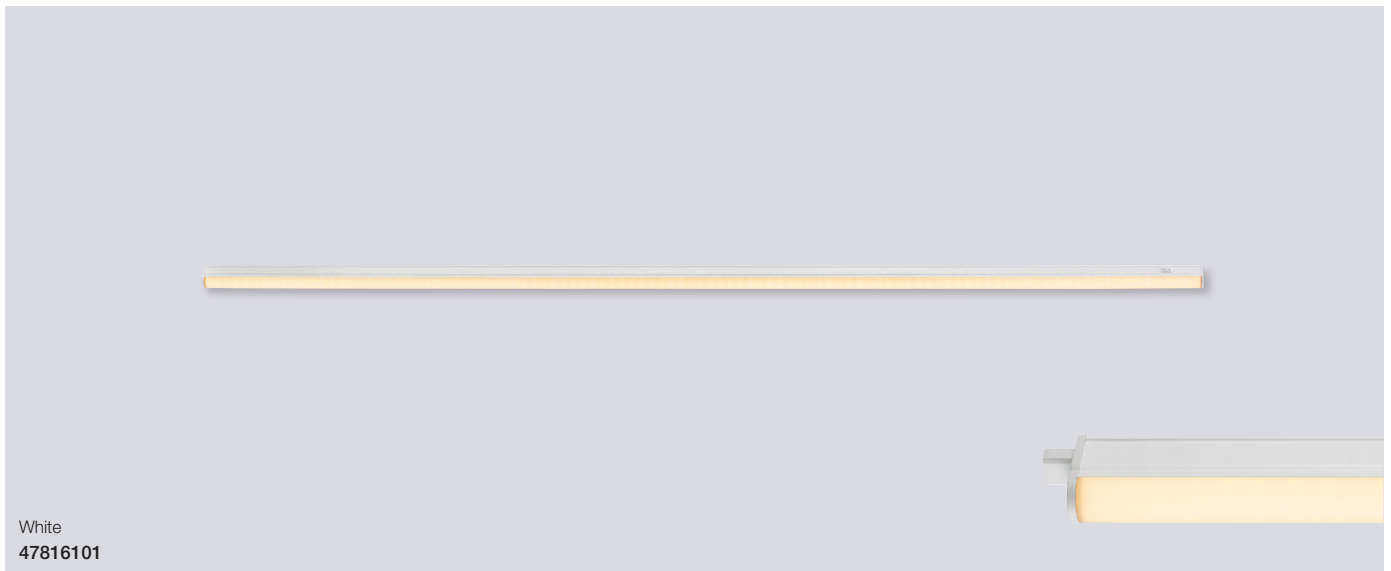

White
47816101

Renton 150 Under cabinet

- **Masterbox** Qty 6
- **Size** W: 2,4 cm, L: 151,2 cm, D: 3,4 cm
- **Material** Plastic
- **IP Class** IP20, Class 2
- **Light source** Fixed LED, Incl. 20W LED,
  Lumen 1.500, Kelvin 2700, Life hours 25.000, RA 80,
  Beam angle 130°, Not dimmable
- **Features** Parallel connection possible, Ideally suited for under cabinet
  lighting, Connection cable included, 5 year LED guarantee