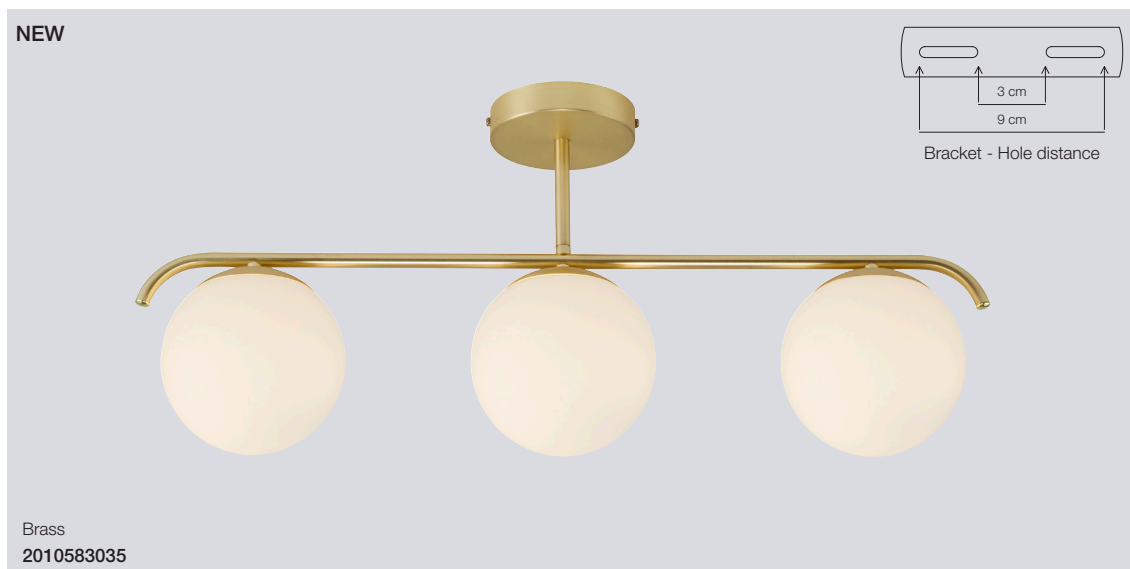

Brass
2010583035

Grant Pendant

Masterbox	Qty 3
Size	H: 29,23 cm, W: 14,5 cm, L: 69,3 cm
Canopy	Color: Black/Brass, Material: Metal Ø: 10 cm, H: 2,5 cm
Material	Metal/Glass
IP Class	IP20, Class 2
Light source	E14, Max. 25W, Excl. light source,
Features	Modern and glamour style, Mixed materials, metal and mouthblown glass Three glass domes that emits a soft light