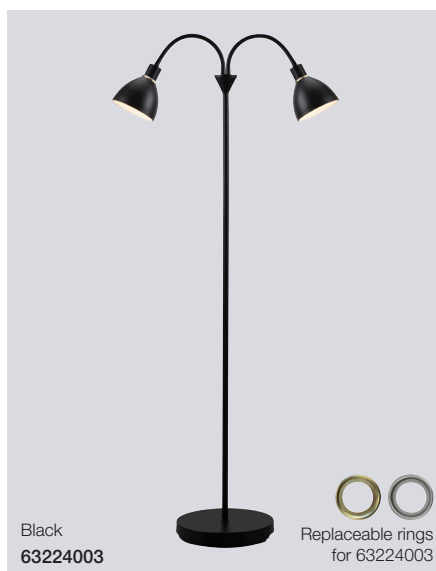

Black
63214003

Replaceable rings
for 63214003

Chrome, Opal
white
63214033

Black
72224003

Replaceable rings
for 72224003

Chrome, White
72224033

Ray Dim Floor

Masterbox	Qty 2
Size	H: 164 cm, Shade Ø: 12 cm, Flex arm: 19 cm, Shade H: 9 cm, Pipe Ø: 1,6 cm, Base Ø: 28 cm
Material	Metal - Metal/Glass
IP Class	IP20, Class 2
Cable	Cable: Black/Clear 180 cm non replaceable Switch on fixture
Light source	E14, Max. 2X40W, Excl. light source, Incl. Rotate dimmer,
Features	Contemporary and simple style