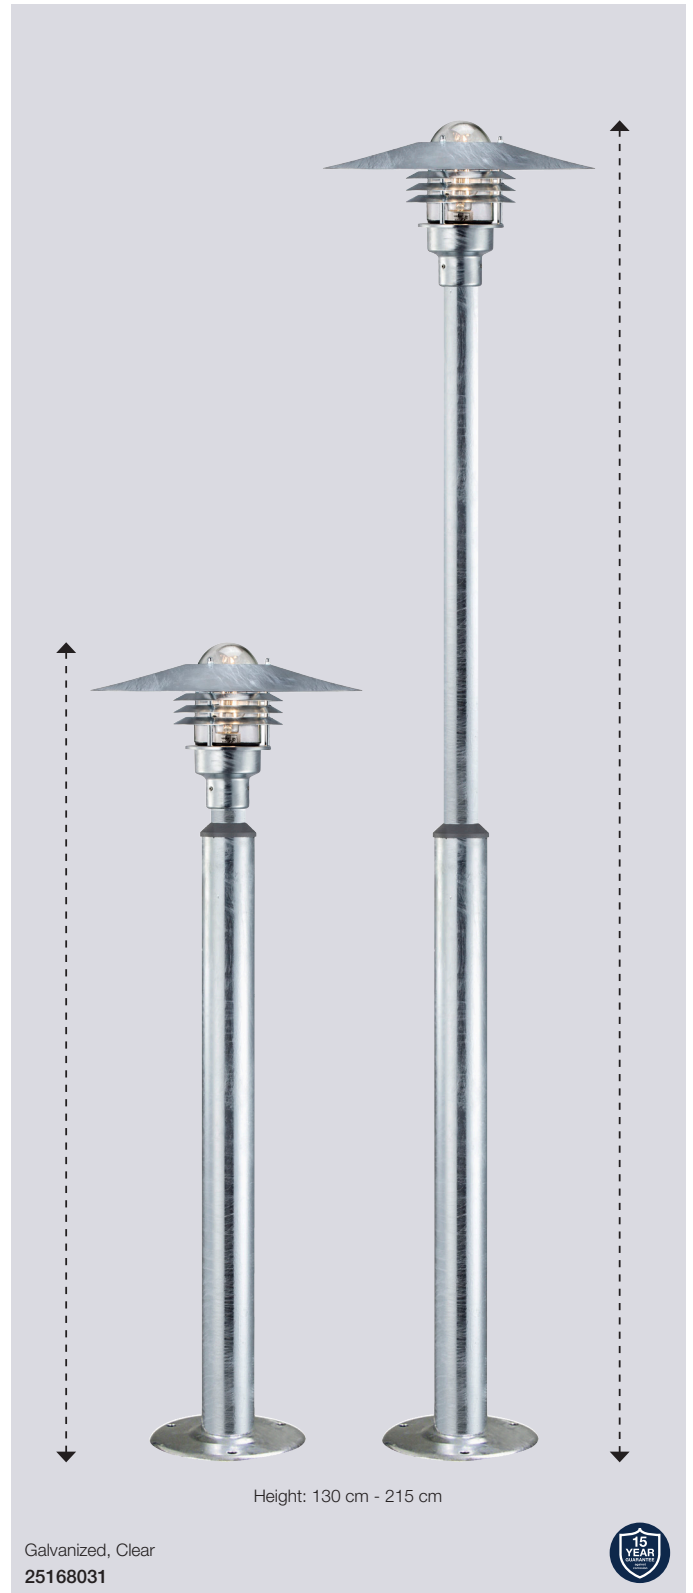

Galvanized,
Clear
25118031

Stainless steel,
Clear
25118034

Height: 130 cm - 215 cm

Galvanized, Clear
25168031

Vejers Garden

Masterbox	Qty 3
Size	H: 92 cm, Shade Ø: 22 cm, Pipe Ø: 3,5 cm, Base Ø: 15 cm
Material	Galvanized steel/Glass - Stainless steel/Glass
IP Class	IP54, Class 2
Light source	E27, Max. 60W, Excl. light source,
Features	Parallel connection possible, 15 year anti corrosion guarantee on Galvanized steel Suitable for Base no. 22039931

Vejers 2M Garden

Masterbox	Qty 2
Size	H: 215 cm, Shade Ø: 39 cm, Pipe Ø: 7,4 cm, Base Ø: 15 cm
Material	Galvanized steel/Glass
IP Class	IP54, Class 2
Light source	E27, Max. 60W, Excl. light source,
Features	Adjustable from 130 to 200 cm hight, Parallel connection possible, 15 year anti corrosion guarantee on Galvanized steel Suitable for Base no. 22039931