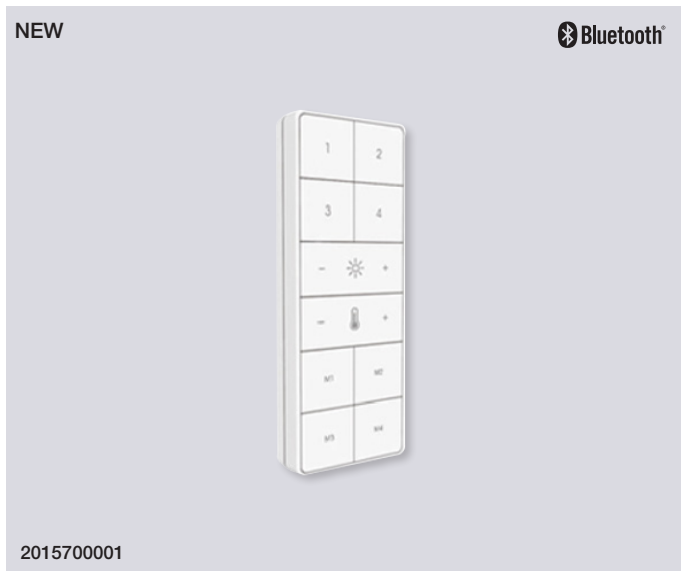

NEW

Bluetooth

Twilight
Turned on by darkness

Full light
Turned on by movement

Black
2019016003

Grey
2019016010

Ava Ceiling

Masterbox	Qty 3
Size	H: 20 cm, W: 20 cm, D: 6,7 cm
Material	Aluminium/Plastic
IP Class	IP54, Class 1
Light source	Fixed LED, Incl. 9,5W LED, Lumen 600, Kelvin 2700, Life hours 30.000, RA 80, Beam angle 159.20°
Features	Dual light LED, Bluetooth connection to Nordlux Smart Light, Can be controlled by wireless Nordlux Smart Sensor, 5 year LED guarantee

NEW

Bluetooth

Twilight
Turned on by darkness

Full light
Turned on by movement

Black
2019001003

Grey
2019001010

Arcus Wall

Masterbox	Qty 3
Size	H: 10 cm, W: 20 cm, D: 10 cm
Material	Aluminium/Plastic
IP Class	IP54, Class 1
Light source	Fixed LED, Incl. 9,5W LED, Lumen 440, Kelvin 2700, Life hours 30.000, RA 80, Beam angle 147.60°
Features	Dual light LED, Bluetooth connection to Nordlux Smart Light, Can be controlled by wireless Nordlux Smart Sensor, 5 year LED guarantee