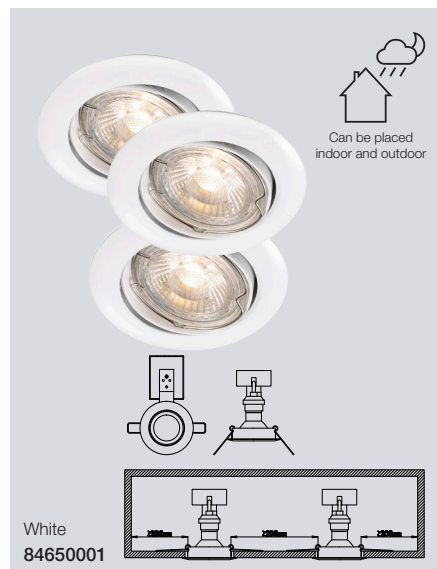

Triton 3-kit Downlight

Masterbox	Qty 6
Size	H: 8,7 cm, Ø: 9 cm, Mounting min. height: 15 cm Cut-out Ø: 7,5 cm, 5.4 Ltr. Tilt angle: 25°
Material	Metal
IP Class	IP23, Class 2
Light source	GU10, Max. 3X35W, Excl. light source,
Features	Parallel connection possible

Recess 3-Kit LED COB Downlight

Masterbox	Qty 3
Size	H: 7,95 cm, Ø: 8,15 cm, Mounting min. height: 15 cm Cut-out Ø: 7,5 cm, 5.4 Ltr., Tilt angle: 25°
Material	Metal
IP Class	IP23, Class 2
Cable	Cable: Black 200 cm replaceable
Light source	GU10, Max. 3X35W, Incl. 3X3W COB, Lumen 3X175, Kelvin 3000, Candela 350, Life hours 25.000, RA 80, Beam angle 38°, Not dimmable Light source energy class A+