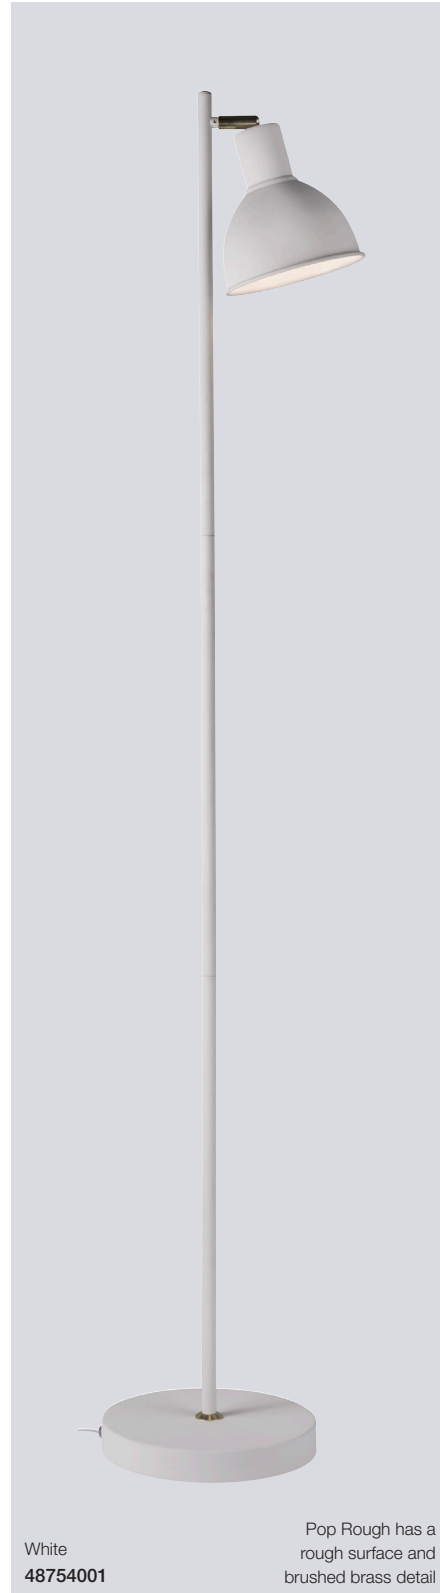

White
48733001

White
48745001

White
48754001

Pop Rough has a rough surface and brushed brass detail

Pop Rough Floor

Masterbox	Qty 2
Size	H: 145 cm, Shade Ø: 15 cm, Base Ø: 15 cm, Tilt angle: 30°
Material	Metal/Plastic
IP Class	IP20, Class 2
Cable	Cable: White/Black 150 cm non replaceable Switch on cable
Light source	E27, Max. 15W, Excl. light source,
Features	Contemporary and simple style