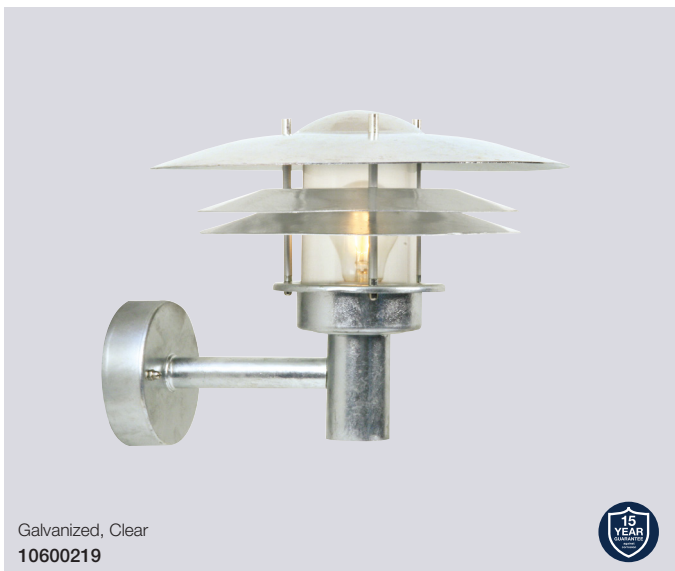

Amalienborg Wall by Horn

Masterbox	Qty 3
Size	H: 26 cm, D: 37,5 cm, Shade Ø: 32,5 cm, Base mount: Ø 11,5 cm
Material	Galvanized steel/Glass
IP Class	IP54, Class 1
Light source	E27, Max. 60W, Excl. light source,
Features	Parallel connection possible, 15 year anti corrosion guarantee on Galvanized steel