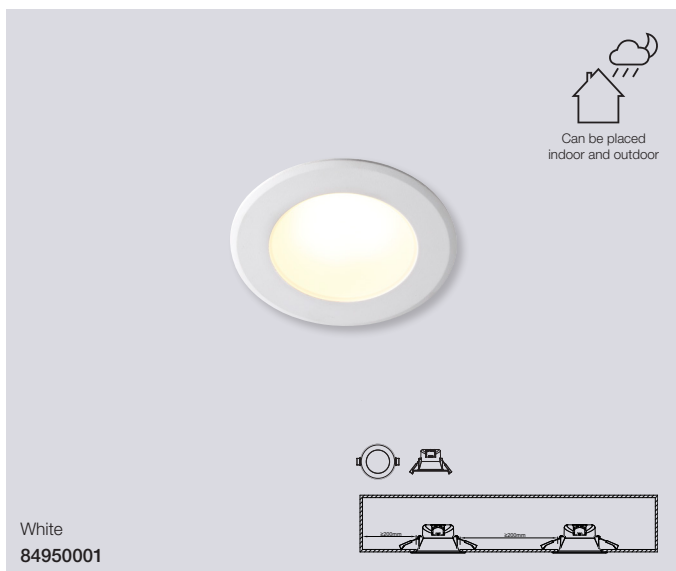

White
84960001

Can be placed
indoor and outdoor

White
84950001

Birla Downlight

Masterbox	Qty 6
Size	H: 5,75 cm, Ø: 9,5 cm, Mounting min. height: 6 cm Cut-out Ø: 7 cm
Material	Plastic
IP Class	IP44, Class 2
Cable	Cable: White 20 cm replaceable
Light source	Fixed LED, Incl. 6W LED, Lumen 600, Kelvin 3000, Candela 258, Life hours 30.000, RA 80, Beam angle 90°, Dimmable
Features	Can be mounted directly into insulation, Parallel connection possible, IP44 - In and outdoor use, Can be mounted directly in the insulation, 5 year LED guarantee