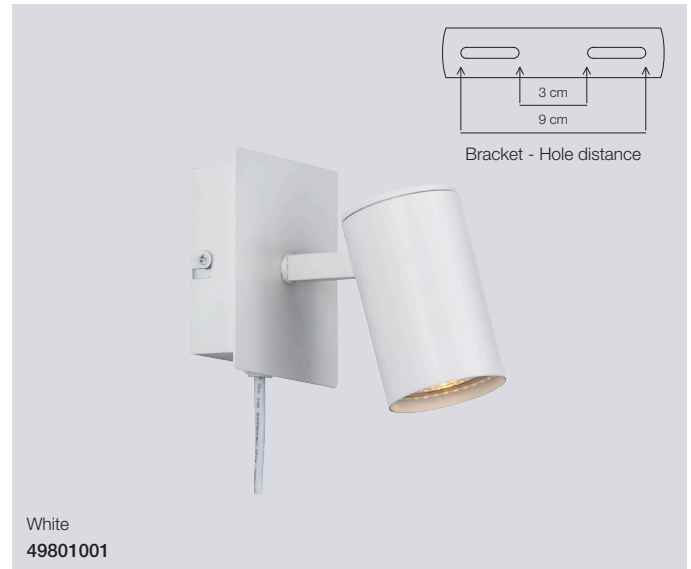

Frida Wall

Masterbox	Qty 6
Size	H: 11,5 cm, D: 11,5 cm, Shade Ø: 5,1 cm, Base mount: 8,5x8,5 cm Tilt angle: 90°
Material	Metal/Plastic
IP Class	IP20, Class 2
Cable	Cable: White 150 cm replaceable Switch on cable
Light source	GU10, Max. 35W, Excl. light source,
Features	Contemporary and simple style