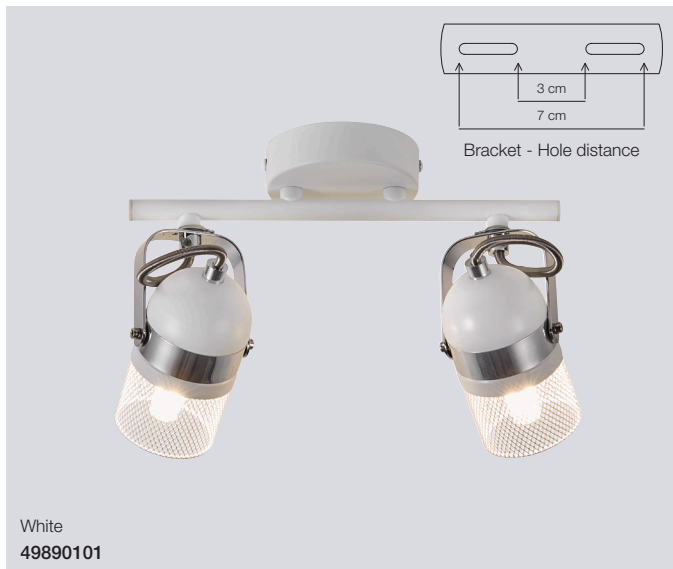

Please see our decorative bulbs from page 294

Aire Pendant

Masterbox	Qty 3
Size	H: 34 cm, Shade Ø: 28 cm
Material	Metal
IP Class	IP20, Class 2
Cable	Textile cable: Black 250 cm non replaceable
Canopy	Color: Black, Material: Plastic Ø: 11,8 cm, H: 5,8 cm
Light source	E27, Max. 60W, Excl. light source,
Features	Industrial style

Please see our decorative bulbs from page 294

Esk Pendant

Masterbox	Qty 3
Size	H: 27 cm, Shade Ø: 36 cm
Material	Metal
IP Class	IP20, Class 2
Cable	Textile cable: Black 250 cm non replaceable
Canopy	Color: Black, Material: Plastic Ø: 11,8 cm, H: 5,8 cm
Light source	E27, Max. 60W, Excl. light source,
Features	Industrial style

Please see our decorative bulbs from page 294

Agnes Wall

Masterbox Qty 6
Size H: 12 cm, W: 9 cm, D: 14 cm, Shade Ø: 5,8 cm, Base mount: Ø9 cm
 Tilt angle: 150°
Material Metal/Plastic
IP Class IP20, Class 2
Cable Cable: White 150 cm replaceable
 Switch on cable
Light source G9, Max. 35W, Excl. light source,
Features Industrial style

Agnes SpotLight

Masterbox Qty 3
Size L: 30 cm, D: 14,5 cm, Shade Ø: 5,8 cm, Base mount: Ø9 cm
 Tilt angle: 150°
Material Metal/Plastic
IP Class IP20, Class 2
Light source G9, Max. 2X35W, Excl. light source,
Features Industrial style