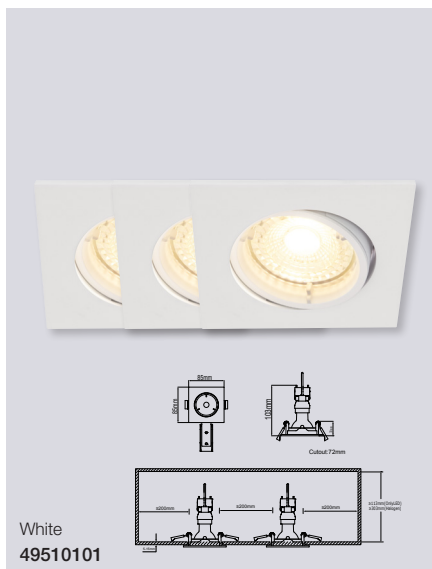

Carina 2700K 3-Kit Dim Downlight

- **Masterbox** Qty 3
- **Size** H: 10,3 cm, Ø: 8,5 cm, Mounting min. height: 11,3 cm
  Cut-out Ø: 7,2 cm
- **Material** Metal
- **IP Class** IP20, Class 2
- **Light source** GU10, Max. 50W, Incl. 3X5W LED,
  Lumen 3X345, Kelvin 2700, Life hours 15.000, RA 80,
  Beam angle 36°, Dimmable
  Light source energy class A+
- **Features** Stepless dimmable 0-100% by wall dimmer excl.

Carina 2700K 3-Kit Dim Tilt Downlight

- **Masterbox** Qty 3
- **Size** H: 10,3 cm, Ø: 8,5 cm,
  Mounting min. height: 11,3 cm
  Cut-out Ø: 7,2 cm, Tilt angle: 12°
- **Material** Metal
- **IP Class** IP20, Class 2
- **Light source** GU10, Max. 50W, Incl. 3X5W LED,
  Lumen 3X345, Kelvin 2700, Life hours 15.000, RA 80,
  Beam angle 36°, Dimmable
  Light source energy class A+
- **Features** Stepless dimmable 0-100% by wall dimmer excl.