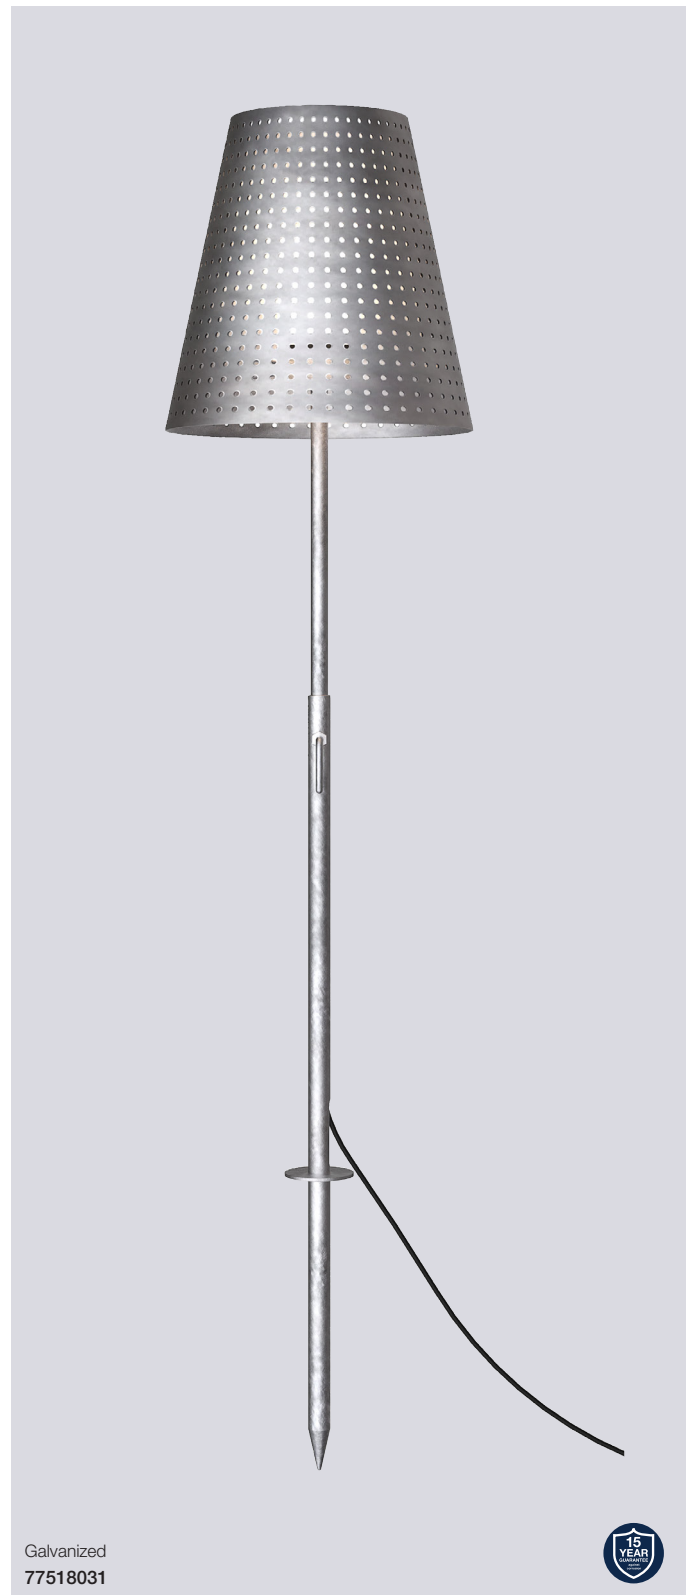

Fuse Garden by Bønnelycke mdd

Masterbox	Qty 1
Size	H: 165 cm, Shade Ø: 35 cm, Pipe Ø: 2,5 cm
Material	Galvanized steel/Glass
IP Class	IP44, Class 2
Cable	Cable: Black 500 cm
Light source	E27, Max. 60W, Excl. light source,
Features	Spear for effortless placement, Mesh light and shadow effect, 15 year anti corrosion guarantee on Galvanized steel