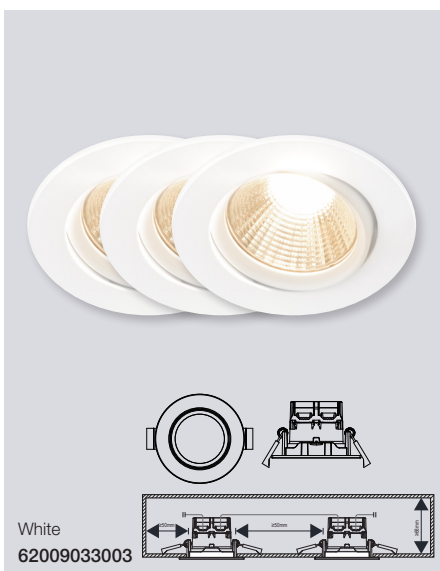

Apollo IP23 2700K 3-Kit Tilt Downlight

1. **Masterbox** Qty 10
2. **Size** H: 5,4 cm, Ø: 8,5 cm,
   Mounting min. height: 6,8 cm
3. **Material** Metal/Plastic
4. **IP Class** IP23, Class 2
5. **Light source** Fixed LED, Incl. 3X4,8W LED,
   Lumen 3X345, Kelvin 2700, Life hours 20.000, RA 80,
   Beam angle 36°, Not dimmable
6. **Features** Parallel connection possible, 5 year LED guarantee

*Only for Benelux & France