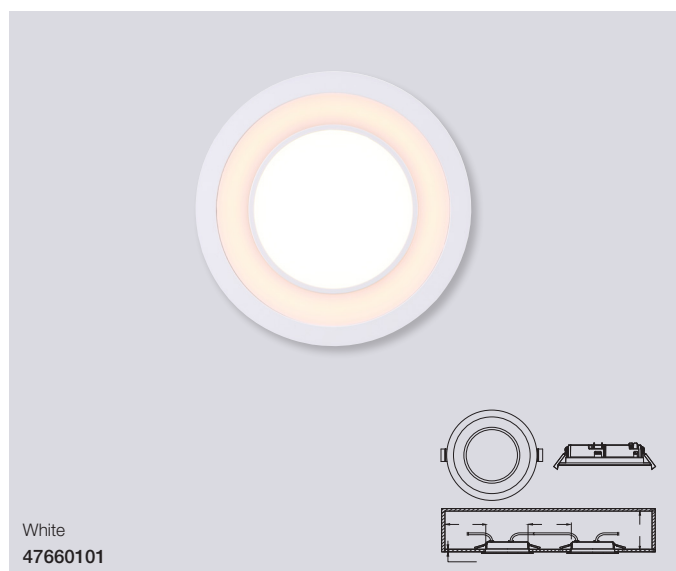

White
47660101

Clyde 15 4000K Downlight

Masterbox	Qty 3
Size	H: 3,3 cm, Ø: 14,5 cm, Mounting min. height: 5 cm Cut-out Ø: 13 cm
Material	Plastic/Plastic
IP Class	IP20, Class 2
Light source	Fixed LED, Incl. 12W LED, Incl. 3-Step MOODMAKER TM, Lumen 900, Kelvin 4000, Life hours 25.000, RA 80, Beam angle 120°, Not dimmable
Features	Parallel connection possible, 5 year LED guarantee

*Only for Benelux & France