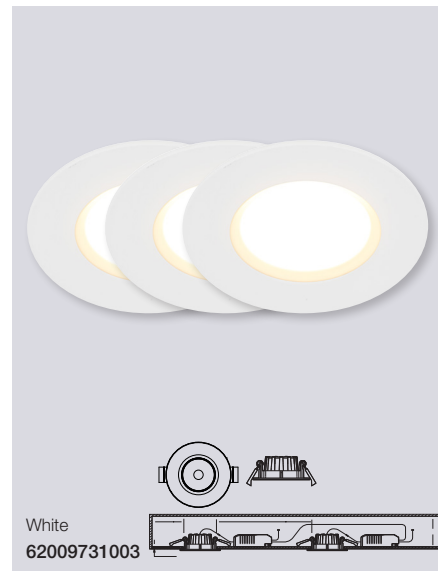

Apollo IP23 2700K 5-Kit Tilt Downlight

Masterbox	Qty 10
Size	H: 5,4 cm, Ø: 8,5 cm, Mounting min. height: 6,8 cm
Material	Metal/Plastic
IP Class	IP23, Class 2
Light source	Fixed LED, Incl. 5x4,8W LED, Lumen 345, Kelvin 2700, Life hours 20.000, RA 80, Beam angle 36°, Not dimmable
Features	Parallel connection possible, 5 year LED guarantee

*Only for Benelux & France

Apollo IP65 2700K 3-Kit Downlight

Masterbox	Qty 10
Size	H: 3,6 cm, Ø: 8,5 cm, Mounting min. height: 5,4 cm
Material	Metal/Plastic
IP Class	IP65, Class 2
Light source	Fixed LED, Incl. 3X4,8W LED, Lumen 3X345, Kelvin 2700, Life hours 20.000, RA 80, Beam angle 36°, Not dimmable
Features	Parallel connection possible, 5 year LED guarantee

*Only for Benelux & France