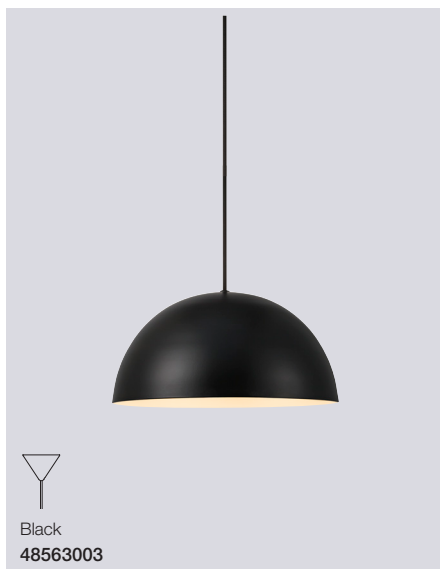

NEW

Brass
2010244035

Cera Floor

Masterbox	Qty 2
Size	H: 127 cm, Shade Ø: 36 cm, Pipe Ø: 1,9 cm, Base Ø: 24 cm
Material	Metal
IP Class	IP20, Class 2
Cable	Textile cable: Black 150 cm non replaceable Switch on cable
Light source	E27, Max. 60W, Excl. light source,
Features	Glamorous style, Brass adds coziness and warmth to the interior

Meet Miry

no. 2010733003 black / no. 2010733010 grey

Miry is a decorative series in metal with an element of white opal glass in the middle of the shade. The glass element protrudes both on the top and bottom of the shade, thus ensuring that the light is directed both upwards and downwards. The white opal glass covers the light source and contributes to a soft and comfortable light.

NEW

Grey, Opal white
2010733010

Black, Opal white
2010733003

Miry Pendant

Masterbox	Qty 2
Size	H: 27,5 cm, W: 50 cm, L: 50 cm, Shade Ø: 50 cm
Material	Metal/Glass
IP Class	IP20, Class 2
Cable	Textile cable: Black/White 200 cm non replaceable
Canopy	Color: Black/White, Material: Metal Ø: 12,5 cm, H: 2,5 cm
Light source	E27, Max. 40W, Excl. light source,
Features	Contemporary and simple style, Opal white mouthblown glass and matte metal, Large pendant that creates visual volume