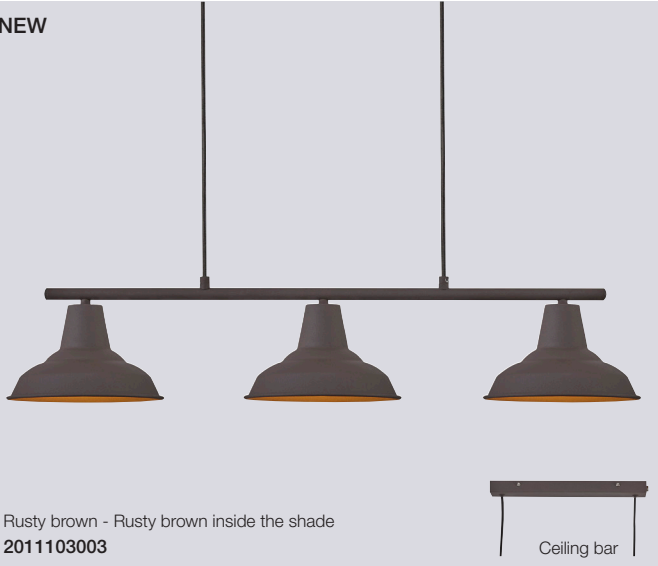

NEW

Rusty brown - Rusty brown inside the shade
2011103003

Andy Pendant

Masterbox	Qty 2
Size	H: 16,8 cm, W: 20 cm, L: 80 cm, Shade Ø: 20 cm
Material	Metal
IP Class	IP20, Class 2
Cable	Textile cable: Black 200 cm non replaceable
Canopy	Color: Rusty, Material: Metal Ø: 35x9 cm, H: 2,5 cm
Light source	E27, Max. 40W, Excl. light source,
Features	Industrial style, Rust colour and rough surface, Three lamp heads that emits a good practical light