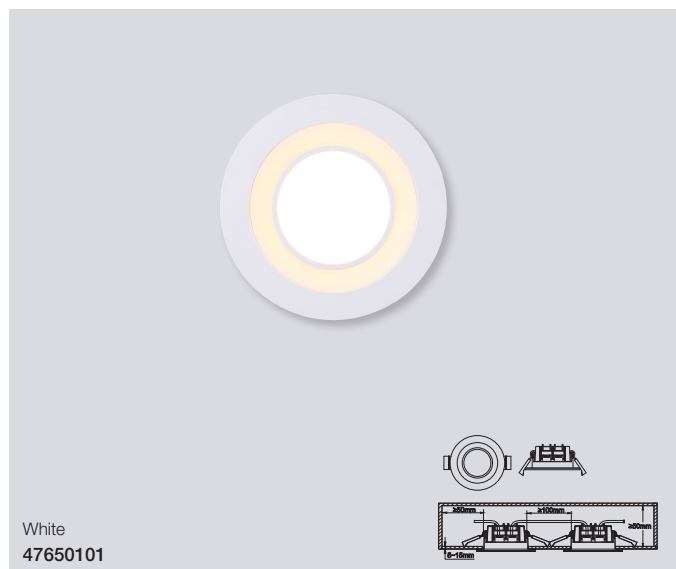

White
47650101

Clyde 8 4000K Downlight

Masterbox	Qty 3
Size	H: 3,5 cm, Ø: 8,2 cm, Mounting min. height: 5 cm Cut-out Ø: 6,5 cm
Material	Plastic/Plastic
IP Class	IP20, Class 2
Light source	Fixed LED, Incl. 5,5W LED, Incl. 3-Step MOODMAKER TM, Lumen 400, Kelvin 4000, Life hours 25.000, RA 80, Beam angle 120°, Not dimmable
Features	Parallel connection possible, 5 year LED guarantee

*Only for Benelux & France