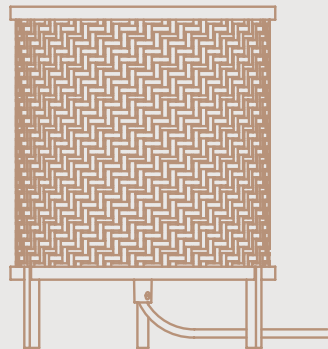

no. 2011135015

The Trinidad series is made of the beautiful and natural bamboo material, which brings the nature into the interior in the finest way. The braided pattern of bamboo is handmade and provides a decorative light pattern in the room as the light shines through the braided bamboo beams, thus creating a warm and cozy atmosphere.