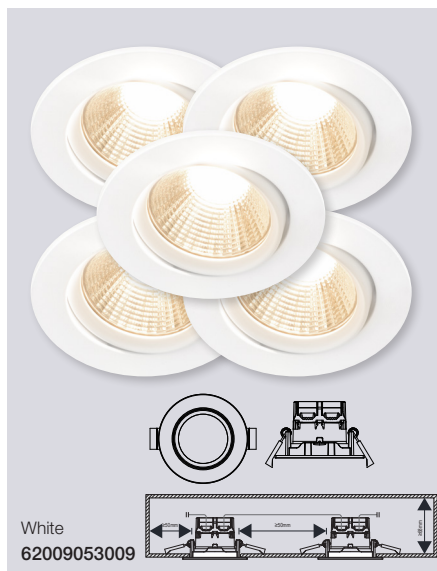

Apollo IP23 2700K 3-Kit Tilt Downlight

1. **Masterbox** Qty 10
2. **Size** H: 5,4 cm, Ø: 8,5 cm,
   Mounting min. height: 6,8 cm
3. **Material** Metal/Plastic
4. **IP Class** IP23, Class 2
5. **Light source** Fixed LED, Incl. 3X4,8W LED,
   Lumen 3X345, Kelvin 2700, Life hours 20.000, RA 80,
   Beam angle 36°, Not dimmable
6. **Features** Parallel connection possible, 5 year LED guarantee

*Only for Benelux & France