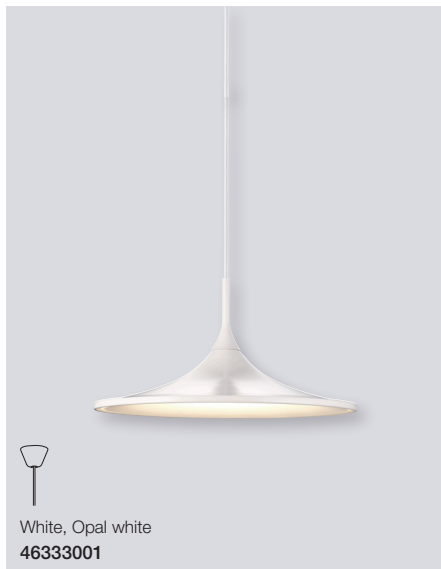

Skip 35 Pendant

Masterbox	Qty 3
Size	Shade Ø: 35 cm, Shade H: 17,3 cm
Material	Metal/Acrylic
IP Class	IP20, Class 2
Cable	Textile cable: White/Black 300 cm non replaceable
Canopy	Color: White/Black, Material: Plastic Ø: 11,8 cm, H: 7,35 cm
Light source	Fixed LED, Incl. 14W LED, Lumen 1.230, Kelvin 3000, Life hours 30.000, RA 80, Beam angle 120°, Dimmable
Features	Minimalistic design, 5 year LED guarantee

Skip 57 Pendant

Masterbox	Qty 1
Size	Shade Ø: 57,8 cm, Shade H: 20 cm
Material	Metal/Acrylic
IP Class	IP20, Class 2
Cable	Textile cable: White/Black 300 cm non replaceable
Canopy	Color: White/Black, Material: Plastic Ø: 11,8 cm, H: 7,35 cm
Light source	Fixed LED, Incl. 14W LED, Lumen 1.230, Kelvin 3000, Life hours 30.000, RA 80, Beam angle 120°, Dimmable
Features	Minimalistic design, 5 year LED guarantee

Emma 18 Pendant

Masterbox	Qty 3
Size	Shade Ø: 18 cm, Shade H: 23 cm
Material	Metal/Glass
IP Class	IP20, Class 2
Cable	Cable: White/Black 200 cm non replaceable
Canopy	Color: White/Black, Material: Metal Ø: 12,3 cm, H: 8,7 cm
Light source	GU10, Max. 10W, Excl. light source,

Emma 25 Pendant

Masterbox	Qty 3
Size	Shade Ø: 25 cm, Shade H: 23 cm
Material	Metal/Glass
IP Class	IP20, Class 2
Cable	Cable: White/Black 200 cm non replaceable
Canopy	Color: White/Black, Material: Metal Ø: 12,3 cm, H: 8,7 cm
Light source	GU10, Max. 10W, Excl. light source,