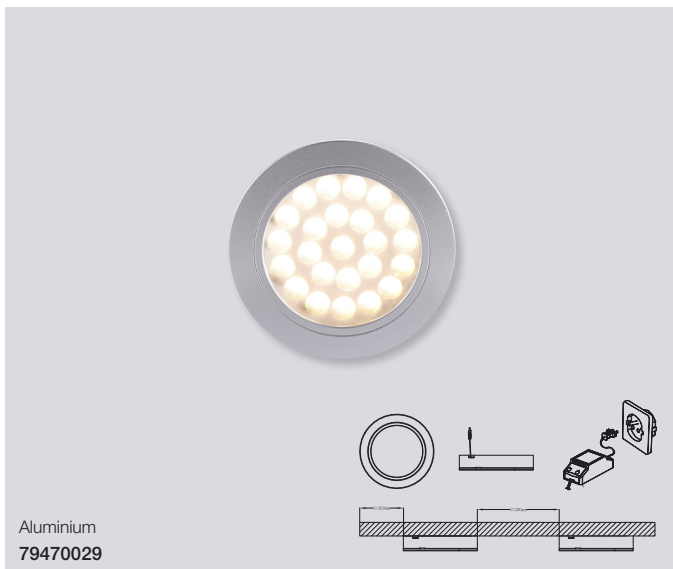

Aluminium
79470029