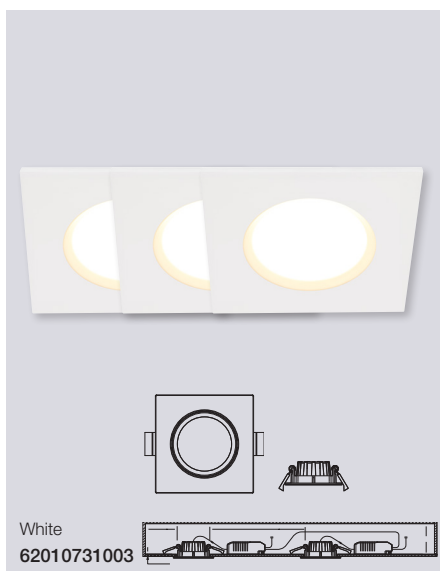

Apollo square IP65 2700K 3-Kit Downlight

Masterbox	Qty 10
Size	H: 3,6 cm, Ø: 8,5 cm, Mounting min. height: 5,4 cm
Material	Metal/Plastic
IP Class	IP65, Class 2
Light source	Fixed LED, Incl. 3X4,8W LED, Lumen 3X345, Kelvin 2700, Life hours 20.000, RA 80, Beam angle 36°, Not dimmable
Features	Parallel connection possible, 5 year LED guarantee

*Only for Benelux & France

Apollo square IP23 4000K 3-Kit Tilt Downlight

Masterbox	Qty 10
Size	H: 5,4 cm, Ø: 8,5 cm, Mounting min. height: 6,8 cm
Material	Metal/Plastic
IP Class	IP23, Class 2
Light source	Fixed LED, Incl. 3X4,8W LED, Lumen 3X380, Kelvin 4000, Life hours 20.000, RA 80, Beam angle 36°, Not dimmable
Features	Parallel connection possible, 5 year LED guarantee

*Only for Benelux & France