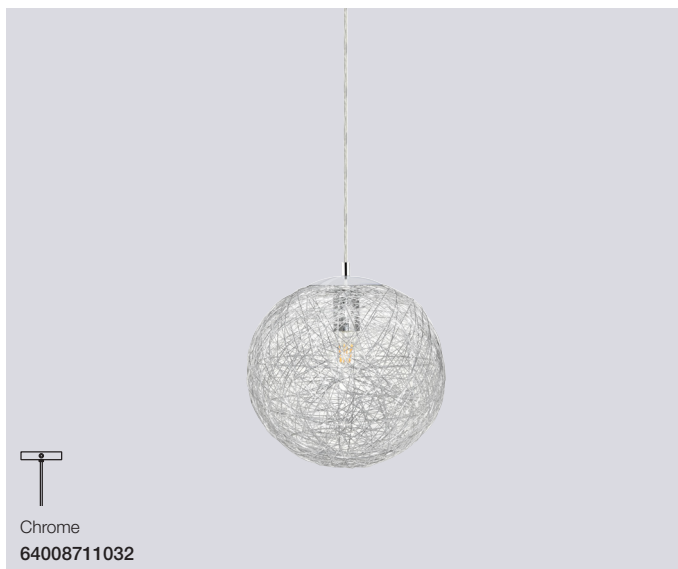

Chrome
64008711032

Eagle 30 E27 7,4W Pendant

Masterbox Qty 4
Size H: 120 cm, Ø: 30 cm
Material Metal
IP Class IP20, Class 1
Light source E27, Max. 60W, Incl. 7,4W LED,
Lumen 806, Kelvin 2700, Life hours 15.000, RA 80,
Beam angle 360°, Not dimmable
Light source energy class A+

*Only for Benelux & France