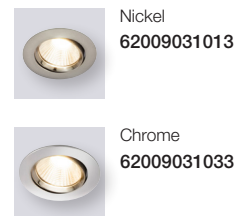

Can be placed
indoor and outdoor

White
84960001

Roar Dim Tilt Downlight

Masterbox	Qty 6
Size	H: 4,4 cm, Ø: 8,5 cm, Mounting min. height: 7 cm Cut-out Ø: 6,8 cm, Tilt angle: 30°
Material	Plastic
IP Class	IP23, Class 2
Cable	Cable: White 20 cm replaceable
Light source	Fixed LED, Incl. 6W LED, Lumen 550, Kelvin 3000, Candela 797, Life hours 30.000, RA 80, Beam angle 40°, Dimmable
Features	Parallel connection possible, Can be mounted directly into insulation, 5 year LED guarantee