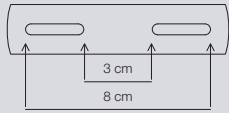

NEW

Black - Smoked
2010506047

Bracket - Hole distance

Brass
opal white
2010506001

Alton Ceiling

Masterbox	Qty 3
Size	H: 24 cm, W: 27,5 cm, L: 27,5 cm, Shade Ø: 27,5 cm, Shade H: 21,5 cm
Canopy	Color: Brass/Black, Material: Metal Ø: 12,6 cm, H: 2,5 cm
Material	Glass/Metal
IP Class	IP20, Class 2
Light source	E27, Max. 25W, Excl. light source,
Features	Mouthblown glass, Modern and glamour style, Opal white mouthblown glass and exclusive brass