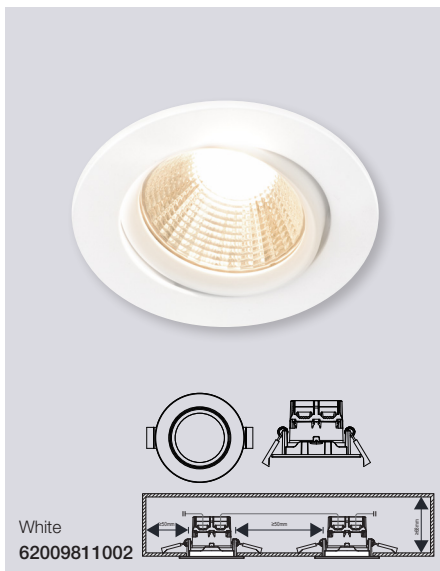

Can be placed
indoor and outdoor

White
84960001

Roar Dim Tilt Downlight

Masterbox	Qty 6
Size	H: 4,4 cm, Ø: 8,5 cm, Mounting min. height: 7 cm Cut-out Ø: 6,8 cm, Tilt angle: 30°
Material	Plastic
IP Class	IP23, Class 2
Cable	Cable: White 20 cm replaceable
Light source	Fixed LED, Incl. 6W LED, Lumen 550, Kelvin 3000, Candela 797, Life hours 30.000, RA 80, Beam angle 40°, Dimmable
Features	Parallel connection possible, Can be mounted directly into insulation, 5 year LED guarantee