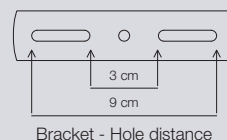

Pop Wall

Masterbox	Qty 3
Size	H: 20 cm, W: 15,5 cm, D: 19 cm, Shade Ø: 15,5 cm, Pipe Ø: 1,3 cm, Base mount: Ø11 cm
Material	Metal
IP Class	IP20, Class 2
Cable	Cable: White/Black 180 cm replaceable Switch on cable
Light source	E27, Max. 60W, Excl. light source,
Features	Contemporary and simple style