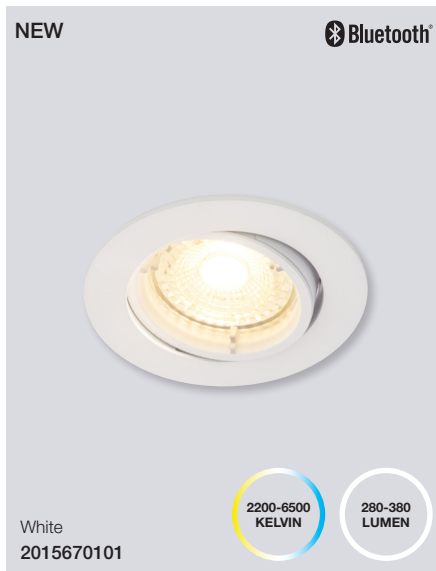

Carina Smart Light Downlight

Masterbox Qty 3
Light source GU10,
Lumen 410, Kelvin 2200-6500, Life hours 15.000, RA 80,
Beam angle 36°
Features Twist-lock for easy mounting of smart bulbs,
Bluetooth connection to Nordlux Smart Light,
Retrofit smart GU10 bulb included

Carina Smart Light 3-kit Downlight

Masterbox Qty 3
Light source GU10,
Lumen 410, Kelvin 2200-6500, Life hours 15.000, RA 80,
Beam angle 36°, Not dimmable
Features Twist-lock for easy mounting of smart bulbs,
Bluetooth connection to Nordlux Smart Light,
Retrofit smart GU10 bulb included

Carina Smart Light Square 3-Kit Downlight

Masterbox Qty 3
Light source GU10,
Lumen 410, Kelvin 2200-6500, Life hours 15.000, RA 80,
Beam angle 36°, Not dimmable
Features Twist-lock for easy mounting of smart bulbs,
Bluetooth connection to Nordlux Smart Light,
Retrofit smart GU10 bulb included