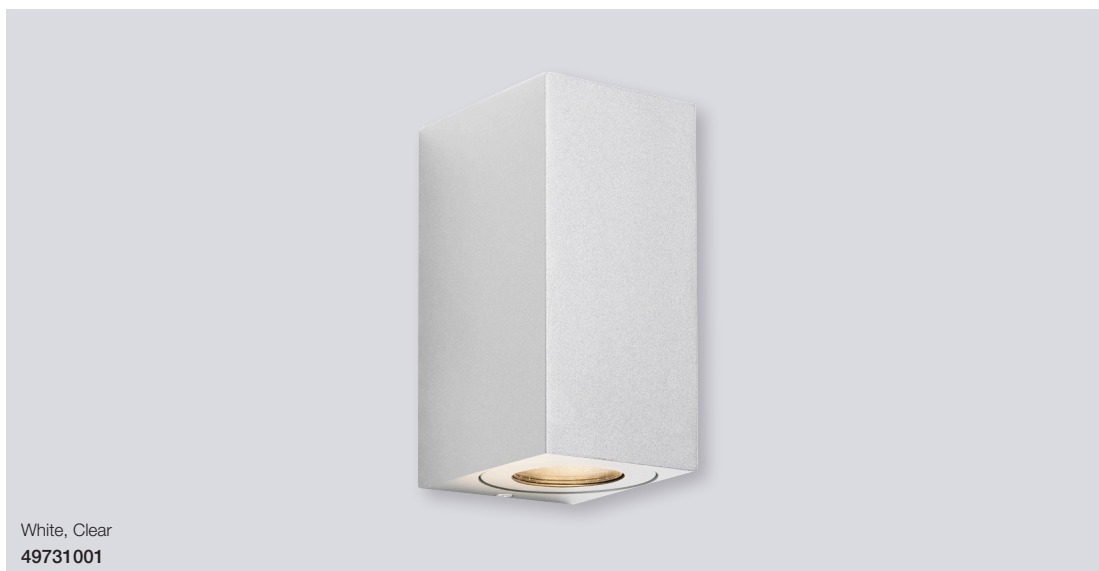

- Black, Clear
  49731003
- Grey, Clear
  49731010
- Galvanized, Clear
  49731031

Canto Maxi Kubi 2 wall by Bønnelycke mdd

- **Masterbox** Qty 3
- **Size** H: 17 cm, W: 8,7 cm, D: 10 cm
- **Material** Aluminium - Metal
- **IP Class** IP44, Class 1
- **Light source** GU10, Max. 2X28W, Excl. light source,
- **Features** Retrofit GU10 bulbs, Both up- and down-light, Parallel connection possible,
  15 year anti corrosion guarantee on Galvanized Steel