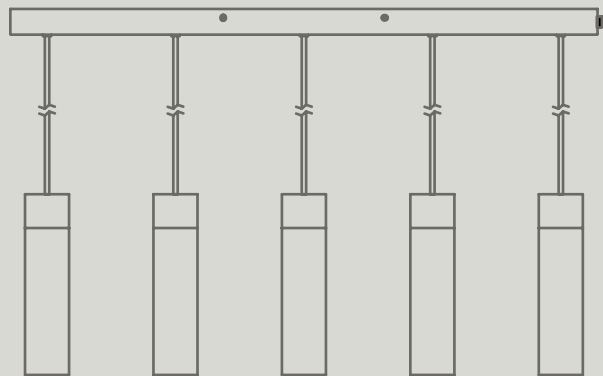

no. 2010483003 black / no. 2010483010 grey

The minimalistic Tilo series oozes of Nordic elegance with the slim design and clean lines. The thin lamp head emits a precise downward light, and with the unmistakable character feature of ash wood and matte metal, Tilo is the perfect addition to the stylish and modern home.