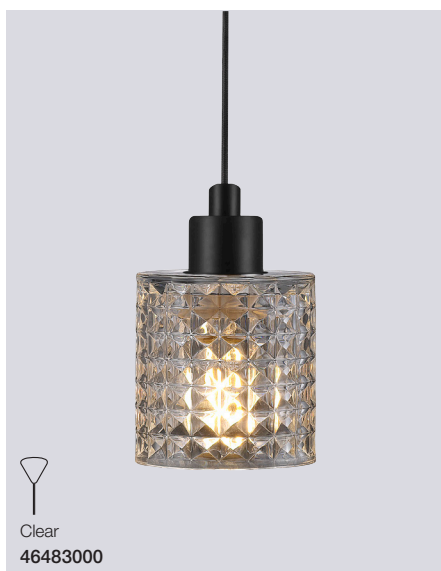

Amber
46483027

Smoked
46483047