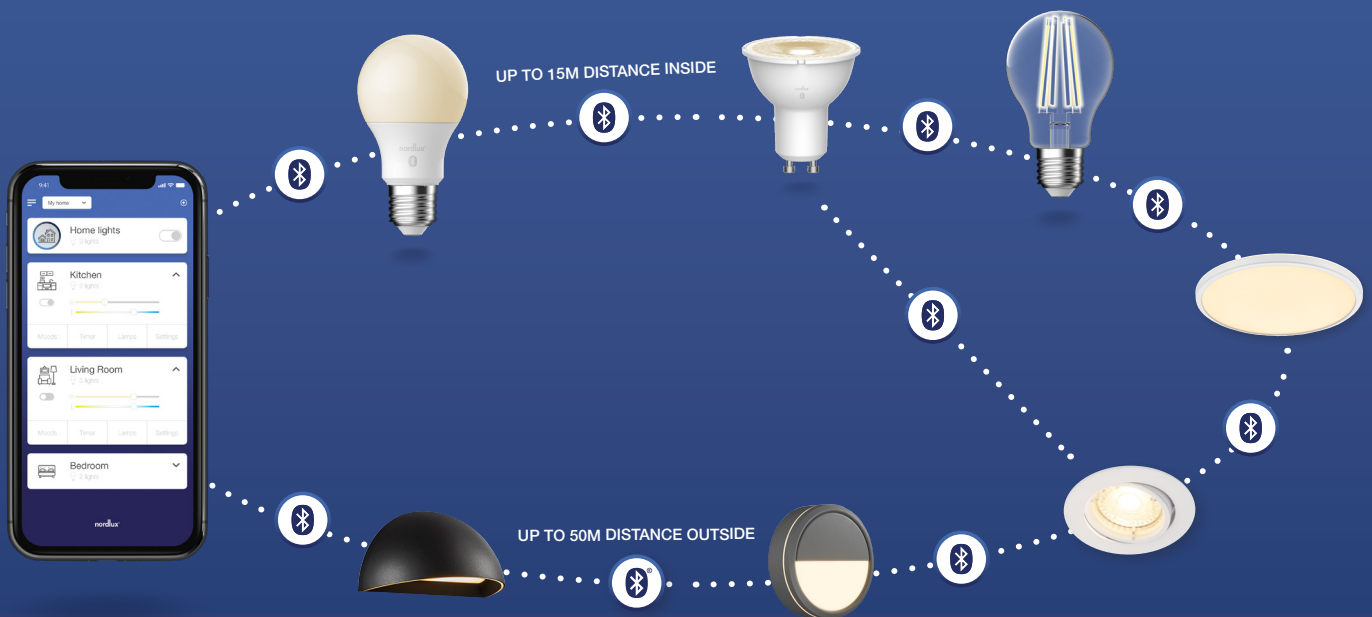

User friendly Bluetooth Mesh connections

Nordlux's smart light makes use of the newest Bluetooth Mesh technology. This enables it to work both indoor and outdoor with a stable communication between the devices. Bluetooth has a very low power consumption allowing us to save energy, but also introduce battery powered accessories, such as a daylight and motion sensor. Bluetooth also allows our users complete anonymity and strong privacy protection – because we allow access to all the basic functions without signing up with any account or email.