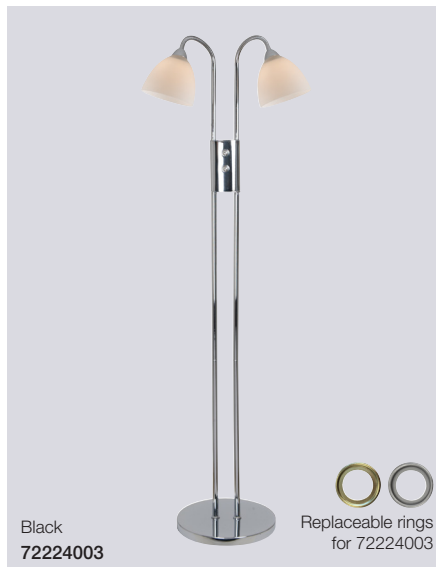

Chrome, Opal
white
63214033

Black
72224003

Replaceable rings
for 72224003

Ray Dim Floor

Masterbox	Qty 2
Size	H: 164 cm, Shade Ø: 12 cm, Flex arm: 19 cm, Shade H: 9 cm, Pipe Ø: 1,6 cm, Base Ø: 28 cm
Material	Metal - Metal/Glass
IP Class	IP20, Class 2
Cable	Cable: Black/Clear 180 cm non replaceable Switch on fixture
Light source	E14, Max. 2X40W, Excl. light source, Incl. Rotate dimmer,
Features	Contemporary and simple style