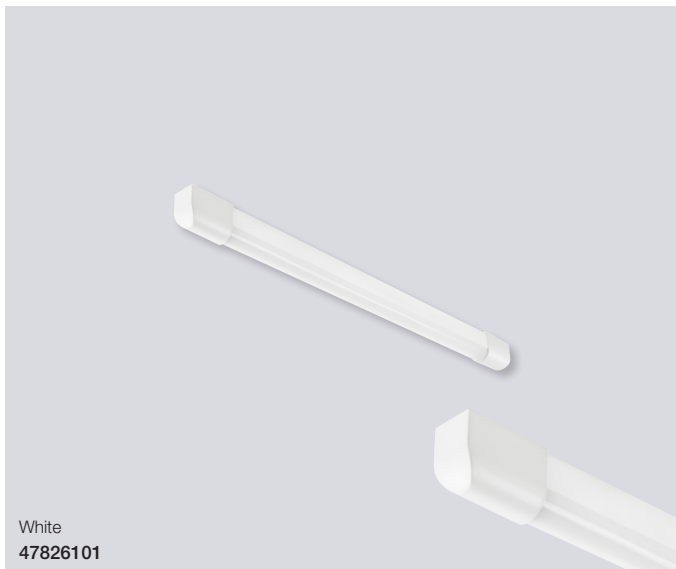

White
47836101

White
47826101

Arlington 60 Batten

Masterbox	Qty 6
Size	W: 3,2 cm, L: 61 cm, D: 4,5 cm
Material	Plastic
IP Class	IP20, Class 2
Light source	Fixed LED, Incl. 12W LED, Lumen 1.000, Kelvin 4000, Life hours 25.000, RA 80, Beam angle 150°, Not dimmable
Features	Ideally suited for under cabinet lighting, 5 year LED guarantee