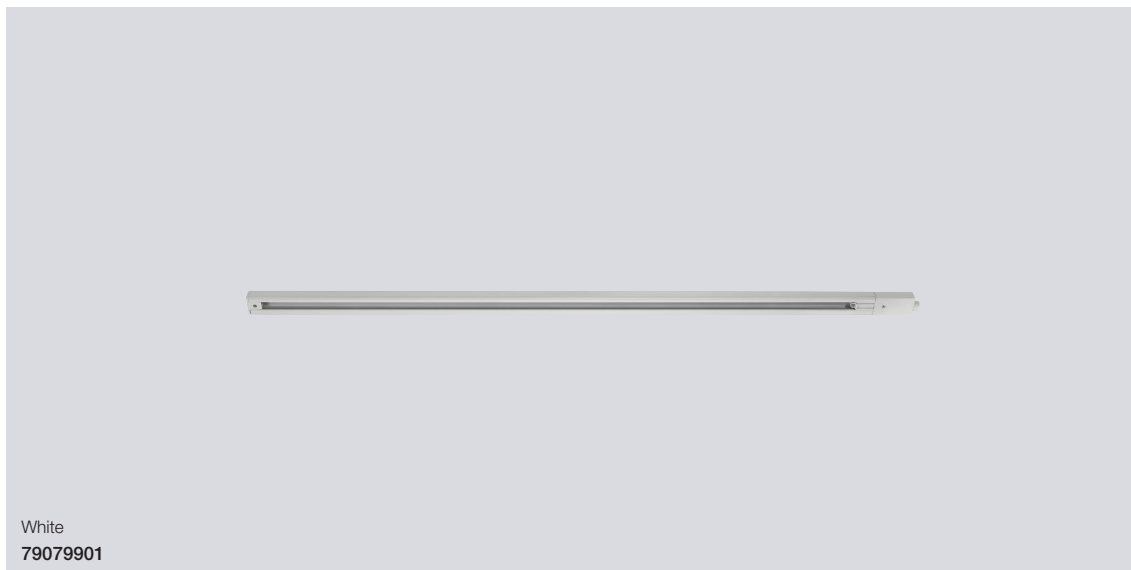

White
79079901

Link 1M Rail

Masterbox	Qty 3
Size	W: 3,5 cm, L: 107 cm, D: 1,8 cm
Material	Metal
IP Class	IP20, Class 1
Light source	Max. 690W
Features	Adaptor included