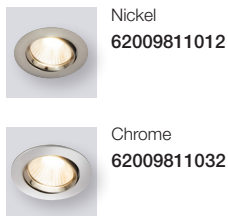

Can be placed
indoor and outdoor

White
84960001

Roar Dim Tilt Downlight

Masterbox	Qty 6
Size	H: 4,4 cm, Ø: 8,5 cm, Mounting min. height: 7 cm Cut-out Ø: 6,8 cm, Tilt angle: 30°
Material	Plastic
IP Class	IP23, Class 2
Cable	Cable: White 20 cm replaceable
Light source	Fixed LED, Incl. 6W LED, Lumen 550, Kelvin 3000, Candela 797, Life hours 30.000, RA 80, Beam angle 40°, Dimmable
Features	Parallel connection possible, Can be mounted directly into insulation, 5 year LED guarantee