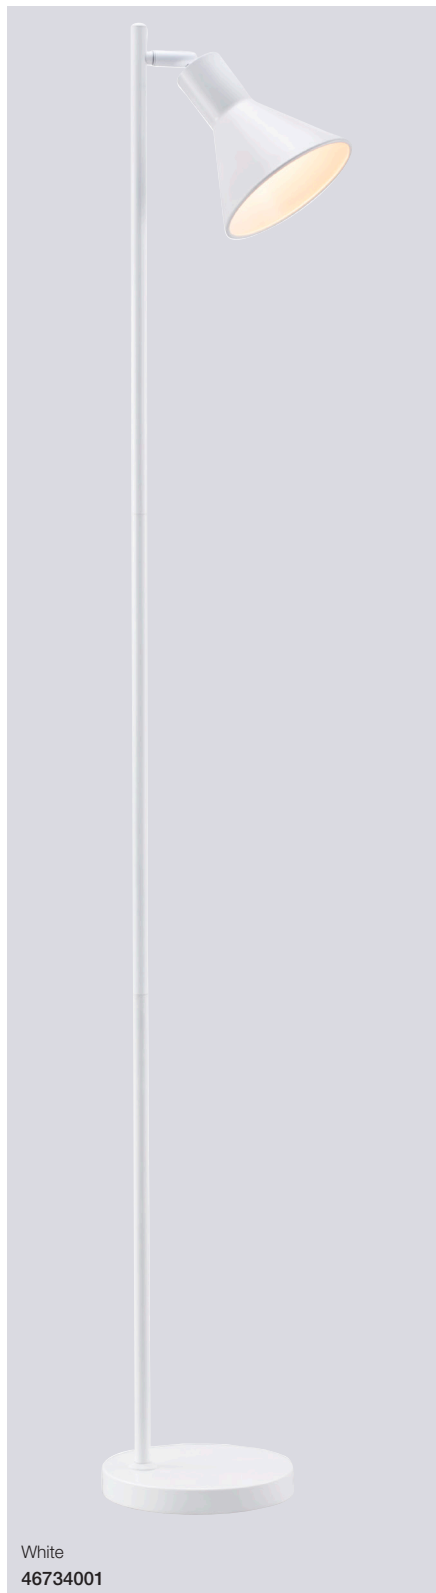

Grey -
Grey inside
the shade
46563010

White
46695001

White
46734001

Eik Floor

Masterbox	Qty 3
Size	H: 144 cm, Shade Ø: 15 cm, Base Ø: 19 cm
Material	Metal/Plastic
IP Class	IP20, Class 2
Cable	Cable: White/Black 200 cm non replaceable Switch on cable
Light source	E27, Max. 15W, Excl. light source,
Features	Contemporary and simple style