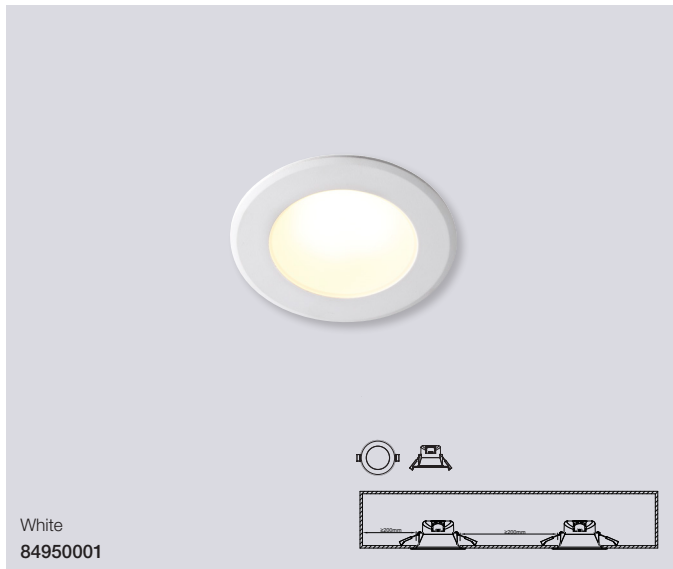

Tip DownLight

1. **Masterbox** Qty 3
2. **Size** H: 8,5 cm, Ø: 8 cm,
   Mounting min. height: 15 cm
   Cut-out Ø: 7,2 cm, 5.4 Ltr.
   Tilt angle: 35°
3. **Material** Metal
4. **IP Class** IP23, Class 2
5. **Light source** GU10, Max. 35W, Excl. light source,
6. **Features** IP23 - In and outdoor use, Parallel connection possible,
   15 year anti corrosion guarantee on Galvanized Steel

Birla DownLight

1. **Masterbox** Qty 6
2. **Size** H: 5,75 cm, Ø: 9,5 cm,
   Mounting min. height: 6 cm, Cut-out Ø: 7 cm
3. **Material** Plastic
4. **IP Class** IP44, Class 2
5. **Cable** Cable: White 20 cm replaceable
6. **Light source** Fixed LED, Incl. 6W LED,
   Lumen 600, Kelvin 3000, Candela 258, Life hours 30.000,
   RA 80, Beam angle 90°, Dimmable
7. **Features** Can be mounted directly into insulation, IP44 - In and outdoor
   use, Parallel connection possible, 5 year LED guarantee

Roar Dim Tilt DownLight

1. **Masterbox** Qty 6
2. **Size** H: 4,4 cm, Ø: 8,5 cm, Mounting min. height: 7 cm
   Cut-out Ø: 6,8 cm, Tilt angle: 30°
3. **Material** Plastic
4. **IP Class** IP23, Class 2
5. **Cable** Cable: White 20 cm replaceable
6. **Light source** Fixed LED, Incl. 6W LED,
   Lumen 550, Kelvin 3000, Candela 797, Life hours 30.000,
   RA 80, Beam angle 40°, Dimmable
7. **Features** Parallel connection possible, Can be mounted directly in the
   insulation, 5 year LED guarantee

Mixit DownLight

1. **Masterbox** Qty 3
2. **Size** H: 13,5 cm, Ø: 8,5 cm,
   Mounting min. height: 14 cm
   Cut-out Ø: 7,6 cm, Tilt angle: 25°
3. **Material** Plastic/Metal
4. **IP Class** IP23, Class 2
5. **Light source** GU10, Max. 8W LED, Excl. light source,
6. **Features** Ideally suited for combination with NORDLUX SMART,
   Can be mounted directly into insulation,
   Parallel connection possible