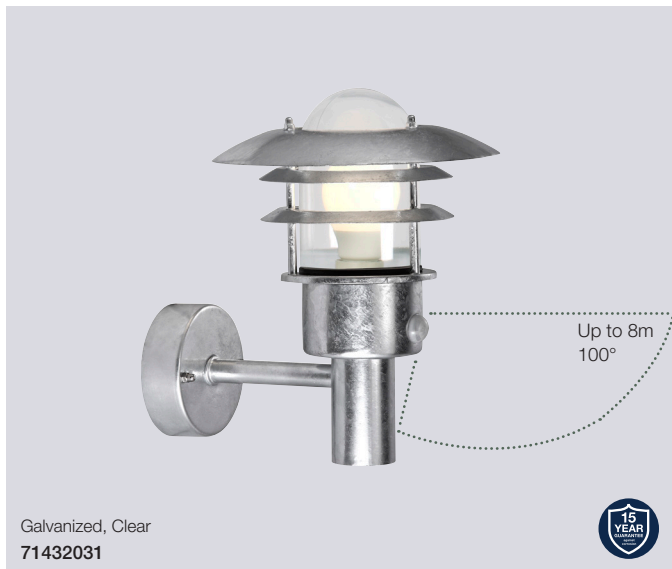

Lønstrup 22 Wall

Masterbox	Qty 3
Size	H: 26,5 cm, D: 26,5 cm, Shade Ø: 22 cm, Pipe Ø: 1,9 cm, Base mount: Ø 9,4 cm
Material	Galvanized steel/Glass
IP Class	IP44, Class 1
Light source	E27, Max. 60W, Excl. light source,
Features	Parallel connection possible, 15 year anti corrosion guarantee on Galvanized steel

Lønstrup 22 Sensor Wall

Masterbox	Qty 3
Size	H: 26,5 cm, D: 26,5 cm, Shade Ø: 22 cm, Pipe Ø: 1,9 cm, Base mount: Ø 9,4 cm
Material	Galvanized steel/Glass
IP Class	IP44, Class 1
Light source	E27, Max. 60W, Excl. light source,
Features	Parallel connection possible, 15 year anti corrosion guarantee on Galvanized steel