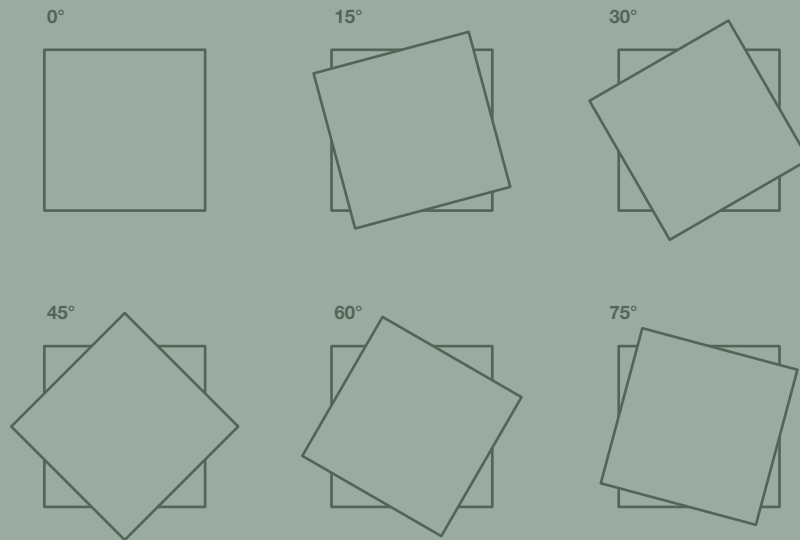

Meet Turn

Shade may be seamlessly turned 360°

no. 2019061001 white
no. 2019061003 black
no. 2019061010 grey