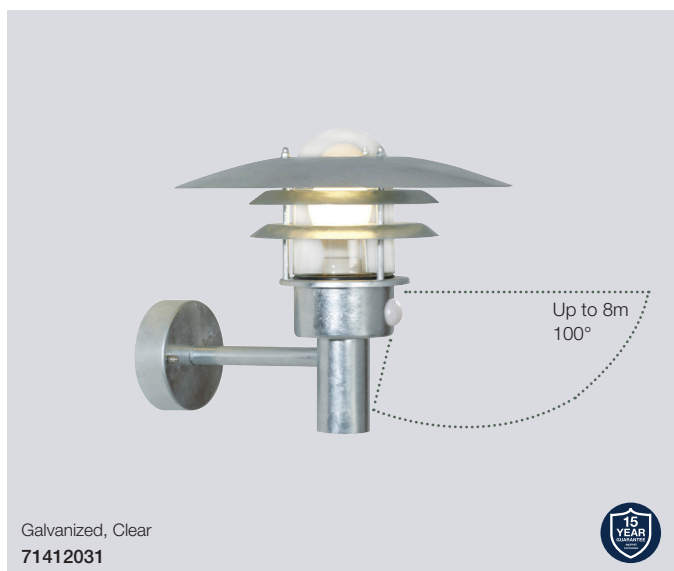

Lønstrup 32 Wall

Masterbox	Qty 3
Size	H: 28,5 cm, D: 36 cm, Shade Ø: 32 cm, Pipe Ø: 1,9 cm, Base mount: Ø 10,8 cm
Material	Galvanized steel/Glass
IP Class	IP44, Class 2
Light source	E27, Max. 60W, Excl. light source,
Features	Parallel connection possible, 15 year anti corrosion guarantee on Galvanized steel

Lønstrup 32 Sensor Wall

Masterbox	Qty 3
Size	H: 28,5 cm, D: 36 cm, Shade Ø: 32 cm, Pipe Ø: 1,9 cm, Base mount: Ø 10,8 cm
Material	Galvanized steel/Glass
IP Class	IP44, Class 2
Light source	E27, Max. 60W, Excl. light source,
Features	Build-in daylight and motion sensor, Parallel connection possible, 15 year anti corrosion guarantee on Galvanized steel