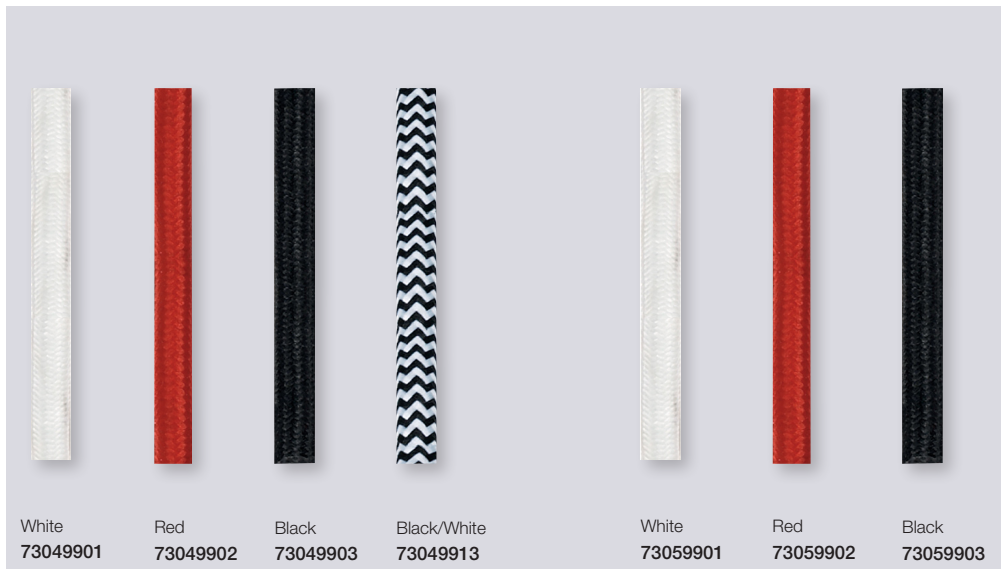

Spot box 19x19 cm Various

Masterbox Qty 12
Size H: 15 cm, W: 19 cm, L: 19 cm
Material Plastic

Brushed steel
0130032

White 73049901 Red 73049902 Black 73049903 Black/White 73049913

White 73059901 Red 73059902 Black 73059903