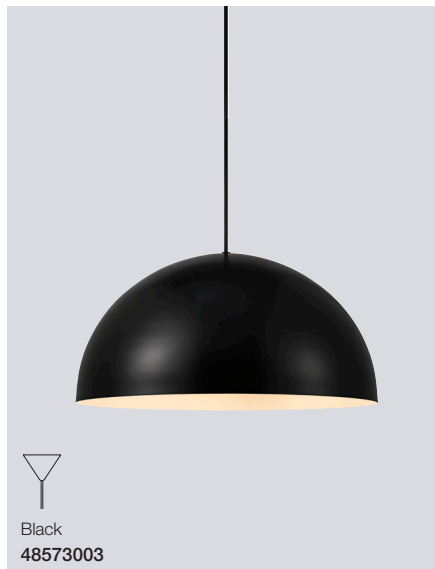

NEW

Brass
2010244035

Cera Floor

Masterbox	Qty 2
Size	H: 127 cm, Shade Ø: 36 cm, Pipe Ø: 1,9 cm, Base Ø: 24 cm
Material	Metal
IP Class	IP20, Class 2
Cable	Textile cable: Black 150 cm non replaceable Switch on cable
Light source	E27, Max. 60W, Excl. light source,
Features	Glamorous style, Brass adds coziness and warmth to the interior

Meet Miry

no. 2010733003 black / no. 2010733010 grey

Miry is a decorative series in metal with an element of white opal glass in the middle of the shade. The glass element protrudes both on the top and bottom of the shade, thus ensuring that the light is directed both upwards and downwards. The white opal glass covers the light source and contributes to a soft and comfortable light.

NEW

Grey, Opal white
2010733010

Black, Opal white
2010733003

Miry Pendant

Masterbox	Qty 2
Size	H: 27,5 cm, W: 50 cm, L: 50 cm, Shade Ø: 50 cm
Material	Metal/Glass
IP Class	IP20, Class 2
Cable	Textile cable: Black/White 200 cm non replaceable
Canopy	Color: Black/White, Material: Metal Ø: 12,5 cm, H: 2,5 cm
Light source	E27, Max. 40W, Excl. light source,
Features	Contemporary and simple style, Opal white mouthblown glass and matte metal, Large pendant that creates visual volume

White
48563001

Black
48563003

White
48573001

Black
48573003

Ellen 30 Pendant

Masterbox	Qty 3
Size	Shade Ø: 30 cm, Shade H: 15 cm
Material	Metal/Plastic
IP Class	IP20, Class 2
Cable	Textile cable: White/Black 200 cm non replaceable
Canopy	Color: White/Black, Material: Plastic Ø: 12,3 cm, H: 8,7 cm
Light source	E27, Max. 40W, Excl. light source,
Features	Contemporary and simple style