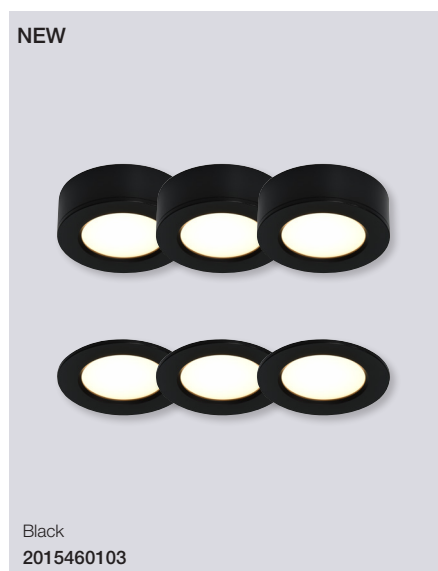

Kitchenio 1-kit Under cabinet

Masterbox	Qty 3
Size	H: 2,1 cm, W: 6,4 cm, L: 6,4 cm, D: 2,1 cm, Ø: 6,4 cm
Material	Plastic/Plastic
IP Class	IP20, Class 2
Light source	Fixed LED, Incl. 2W LED, Lumen 170, Kelvin 3000-4000, Life hours 25.000, RA 80, Beam angle 110°, Not dimmable
Features	2-Step MOODMAKER 3000K/4000K by switch optional, Parallel connection possible memory+reset option, Recessed or surface mounting screw/taped incl., 5 year LED guarantee

Kitchenio 3-kit Under cabinet

Masterbox	Qty 3
Size	H: 2,1 cm, W: 6,4 cm, L: 6,4 cm, Ø: 6,4 cm
Material	Plastic/Plastic
IP Class	IP20, Class 2
Light source	Fixed LED, Incl. 3X2W LED, Lumen 3X170, Kelvin 3000/4000, Life hours 25.000, RA 80, Beam angle 110°, Not dimmable
Features	2-Step MOODMAKER 3000K/4000K by switch optional, Parallel connection possible memory+reset option, Recessed or surface mounting screw/taped incl., 5 year LED guarantee