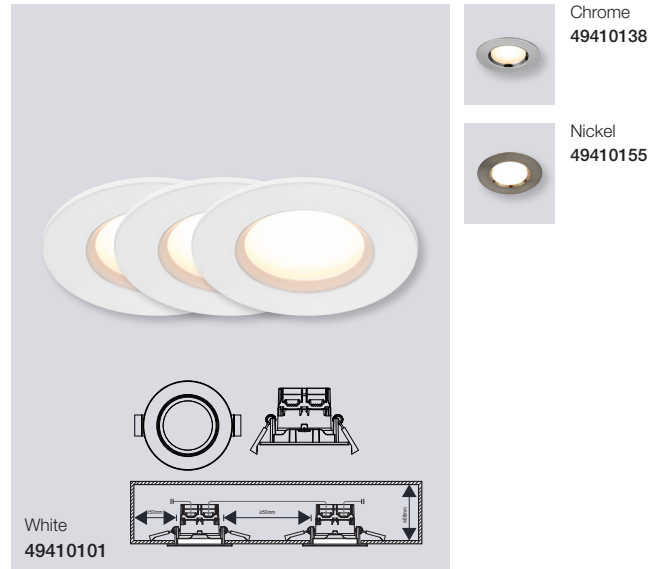

Dorado 2700K 3-Kit Dim Downlight

Masterbox	Qty 3
Size	H: 3,6 cm, Ø: 8,5 cm, Mounting min. height: 4,6 cm Cut-out Ø: 7,2 cm
Material	Plastic/Metal
IP Class	IP65, Class 2
Light source	Fixed LED, Incl. 3X5,5W LED, Lumen 3X345, Kelvin 2700, Life hours 20.000, RA 80, Beam angle 100°, Dimmable
Features	Ideally suited for bathroom zone 1-2 IP65, Stepless dimmable 0-100% by wall dimmer excl., Parallel connection possible, 5 year LED guarantee