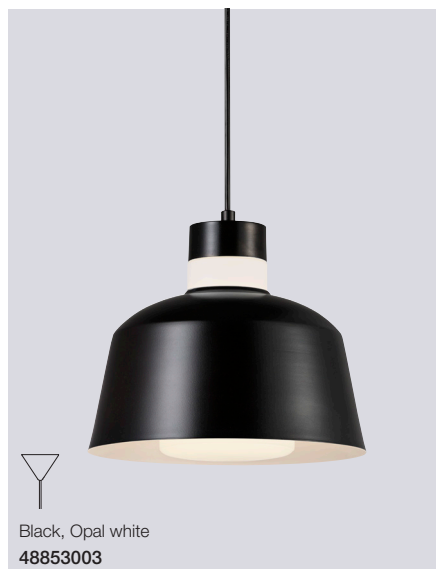

Black, Opal white
48843003

Emma 18 Pendant

Masterbox	Qty 3
Size	Shade Ø: 18 cm, Shade H: 23 cm
Material	Metal/Glass
IP Class	IP20, Class 2
Cable	Cable: White/Black 200 cm non replaceable
Canopy	Color: White/Black, Material: Metal Ø: 12,3 cm, H: 8,7 cm
Light source	GU10, Max. 10W, Excl. light source,

Emma 25 Pendant

Masterbox	Qty 3
Size	Shade Ø: 25 cm, Shade H: 23 cm
Material	Metal/Glass
IP Class	IP20, Class 2
Cable	Cable: White/Black 200 cm non replaceable
Canopy	Color: White/Black, Material: Metal Ø: 12,3 cm, H: 8,7 cm
Light source	GU10, Max. 10W, Excl. light source,