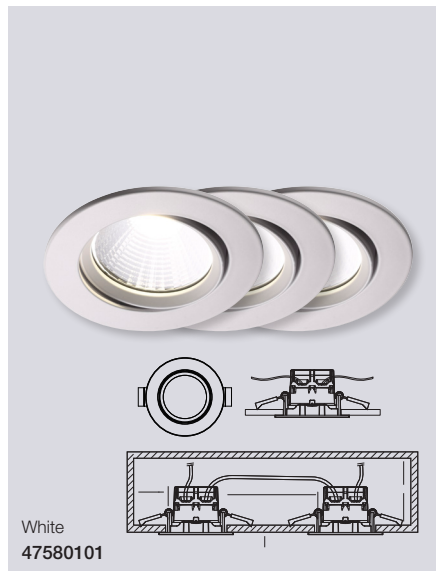

*Only for Benelux & France

Brushed steel
47570132

White
47570101

Fremont 2700K 1-Kit Downlight

Masterbox	Qty 3
Size	H: 5,4 cm, Ø: 8,5 cm, Mounting min. height: 6,8 cm Cut-out Ø: 7,2 cm, Tilt angle: 12°
Material	Plastic/Metal
IP Class	IP23, Class 2
Light source	Fixed LED, Incl. 5,5W LED, Lumen 345, Kelvin 2700, Life hours 20.000, RA 80, Beam angle 36°, Dimmable
Features	Stepless dimmable 0-100% by wall dimmer excl., Parallel connection possible, Parallel connection possible, 5 year LED guarantee