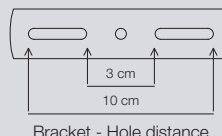

Black
48621003

White
48621001

Bracket - Hole distance

Alexander Wall

Masterbox	Qty 2
Size	H: 28 cm, D: 35 cm, Shade Ø: 16 cm, Base mount: Ø13 cm Tilt angle: 30°
Material	Metal/Plastic
IP Class	IP20, Class 2
Cable	Cable: White/Black 150 cm replaceable On wall base
Light source	E27, Max. 15W, Excl. light source,
Features	Contemporary and simple style