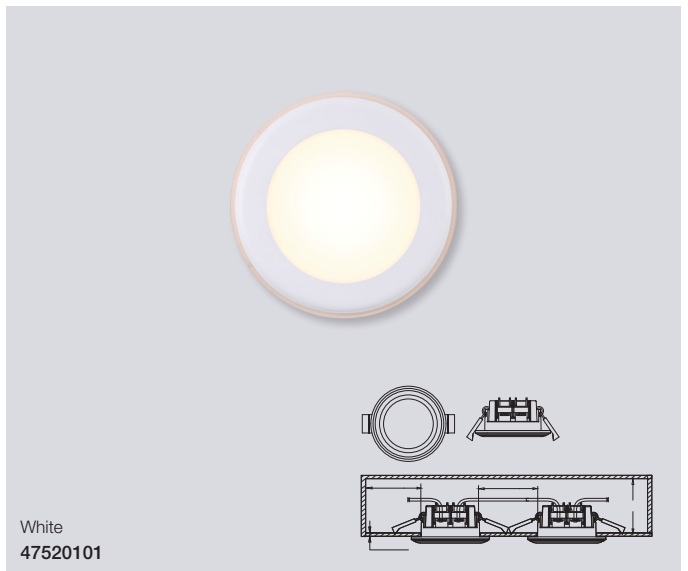

Elkton 8 Downlight

- **Masterbox** Qty 3
- **Size** H: 4,2 cm, Ø: 8,2 cm, Mounting min. height: 5 cm
  Cut-out Ø: 6,5 cm
- **Material** Plastic/Plastic
- **IP Class** IP20, Class 2
- **Light source** Fixed LED, Incl. 5,5W LED, Incl. 3-Step MOODMAKER™, Lumen 350, Kelvin 2700, Life hours 25.000, RA 80, Beam angle 120°, Not dimmable
- **Features** 3-Step MOODMAKER dimmer both/inner/outer rings, Connector block included, Parallel connection possible, 5 year LED guarantee