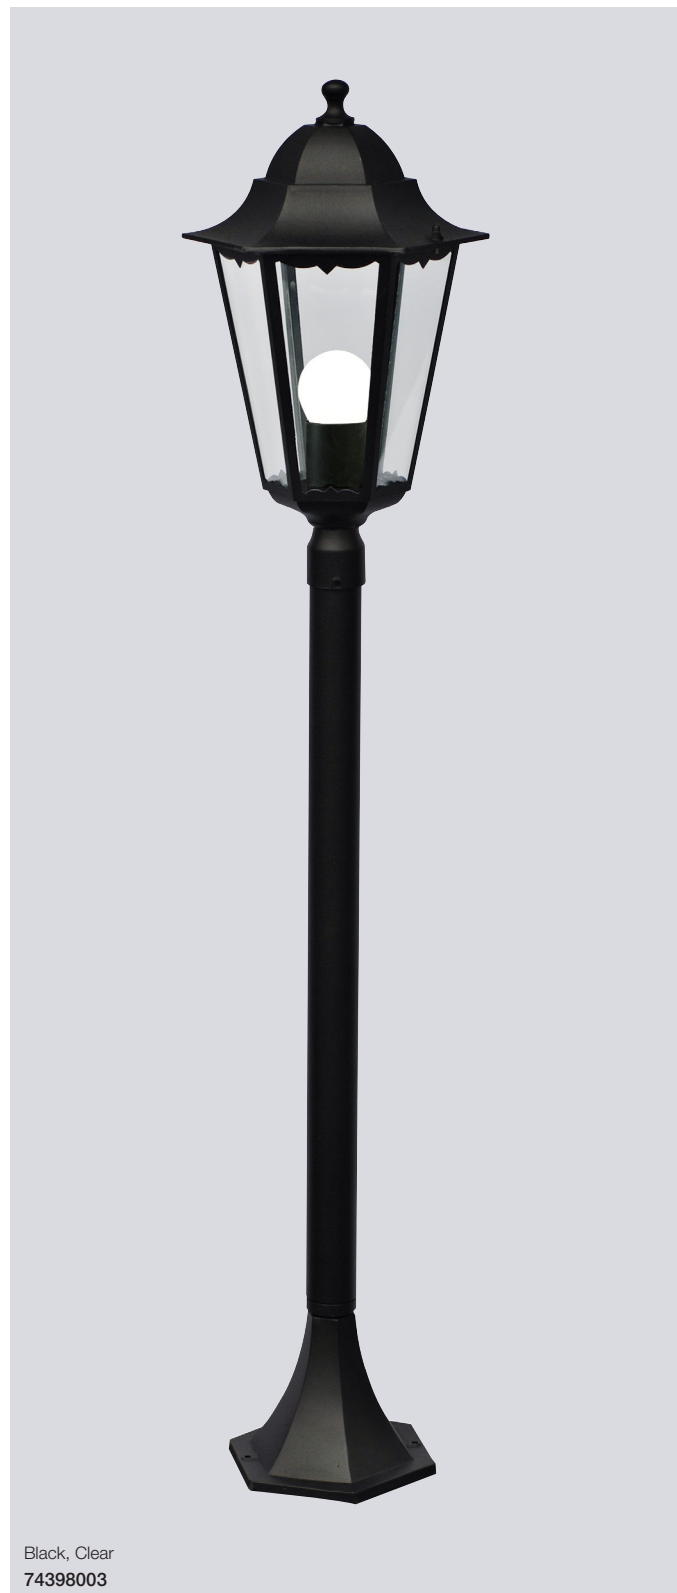

Black, Clear
74398003

Cardiff Garden

Masterbox	Qty 3
Size	H: 100 cm, W: 21 cm, Shade Ø: 22 cm, Pipe Ø: 4 cm, Base Ø: 15 cm
Material	Aluminium/Glass
IP Class	IP44, Class 1
Light source	E27, Max. 60W, Excl. light source,
Features	Romantic design, Parallel connection possible