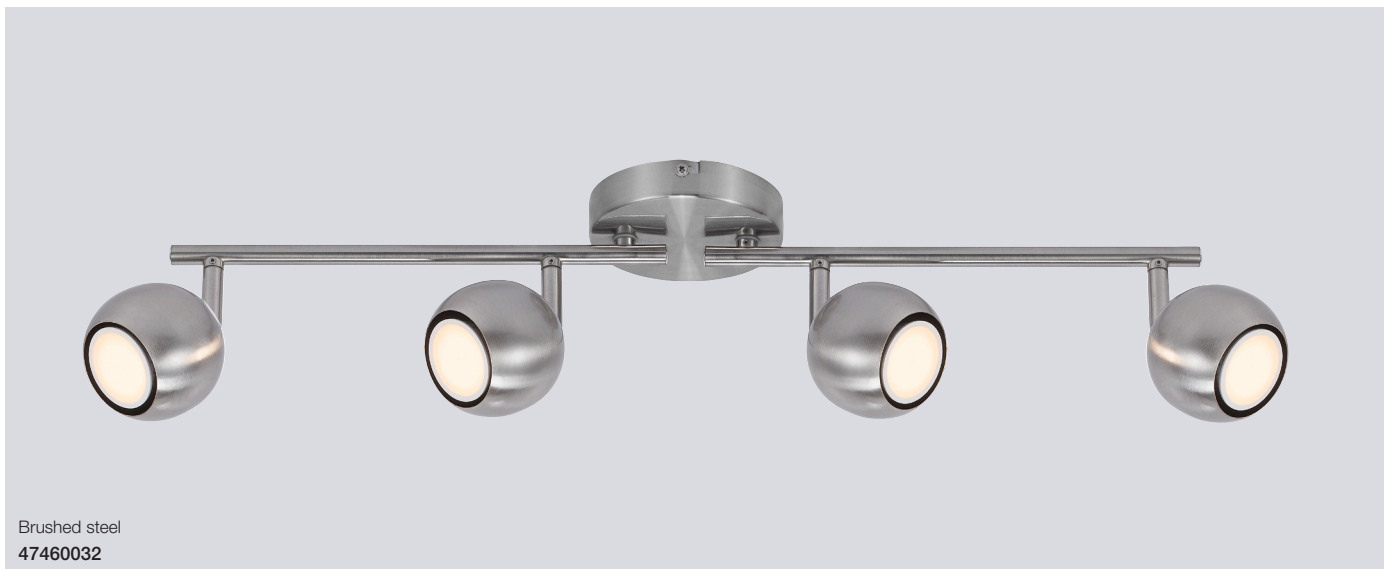

Chicago SpotLight

Masterbox Qty 3
Size W: 10 cm, L: 35 cm, D: 16,8 cm, Base mount: Ø8 cm
Material Metal
IP Class IP20, Class 1
Light source GU10, Max. 10W, Incl. 2X4,6W GU10, Lumen 2X345, Kelvin 2700, Life hours 50.000, RA 80, Beam angle 36°, Not dimmable
Light source energy class A+
Features Industrial style