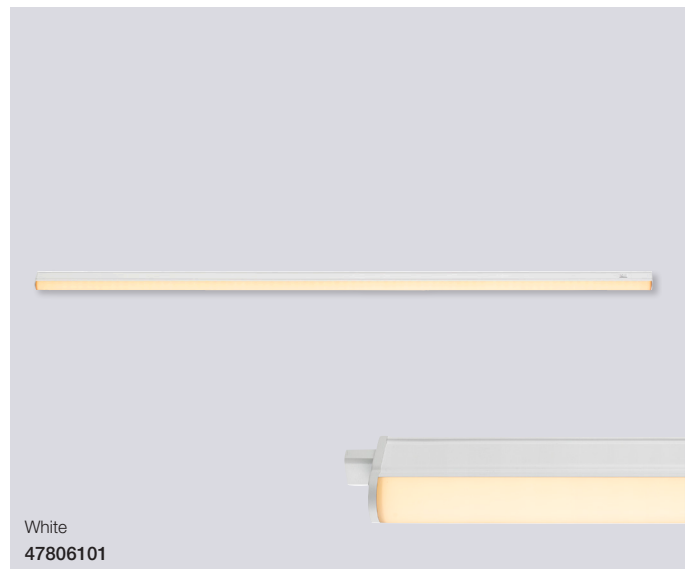

Renton 110 Under cabinet

Masterbox	Qty 6
Size	W: 2,4 cm, L: 111,2 cm, D: 3,4 cm
Material	Plastic
IP Class	IP20, Class 2
Light source	Fixed LED, Incl. 15W LED, Lumen 1.100, Kelvin 2700, Life hours 25.000, RA 80, Beam angle 130°, Not dimmable
Features	Parallel connection possible, Ideally suited for under cabinet lighting, Connection cable included, 5 year LED guarantee