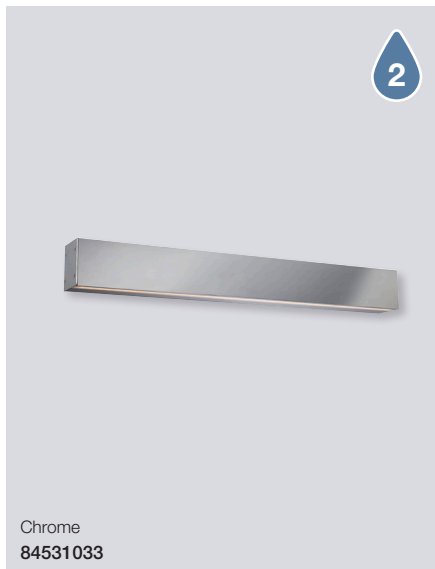

2

White
84531001

Chrome
84531033

IP S13 Bathroom by Bønnelycke mdd

- **Masterbox** Qty 3
- **Size** L: 60,3 cm, D: 11,8 cm, Base mount: Ø9 cm
- **Material** Metal/Plastic
- **IP Class** IP44, Class 2
- **Light source** Fixed LED, Incl. 6.3W LED, Lumen 443, Kelvin 3000, Life hours 30.000, RA 80, Beam angle 120°, Not dimmable
- **Features** Adjustable reflector, Also ideal to install as picture light, 5 year LED guarantee

IP S16 Bathroom by Bønnelycke mdd

- **Masterbox** Qty 3
- **Size** H: 7 cm, L: 59,5 cm, D: 6 cm
- **Material** Metal/Plastic
- **IP Class** IP44, Class 2
- **Light source** Fixed LED, Incl. 7W+9W LED, Lumen 1.100, Kelvin 3000, Life hours 20.000, RA 80, Beam angle 120°, Dimmable
- **Features** Up & down light effect 450-650lm, Stepless dimmable 0-100% by wall dimmer excl., Also ideal to install in other indoor rooms, 5 year LED guarantee