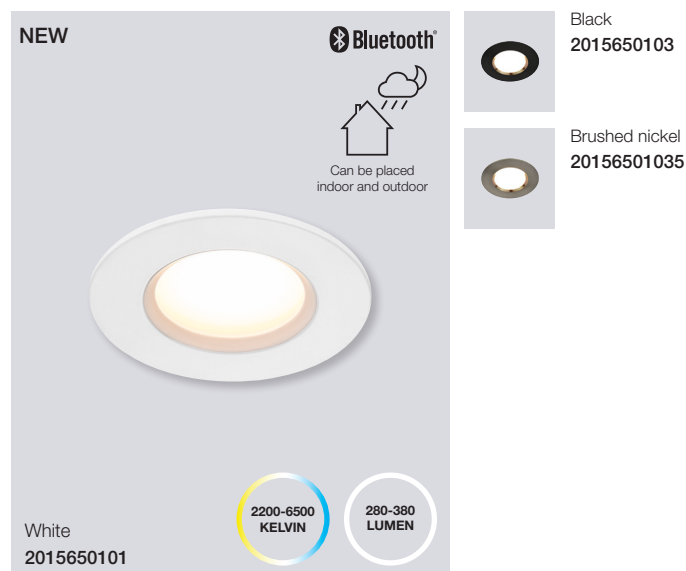

Dorado Smart Light 1-Kit Downlight

Masterbox	Qty 6
Size	D: 5,4 cm, H: 5,4 cm, Ø: 8,5 cm
Material	Plastic/Metal
IP Class	IP65, Class 2
Light source	Fixed LED, Incl. 4,7W LED, Lumen 380, Kelvin 2200-6500, Life hours 20.000, RA 80, Beam angle 36°
Features	IP 65 protection for both outdoor and bathroom use, Bluetooth connection to Nordlux Smart Light, Adjustable kelvin and lumen output, 5 year LED guarantee