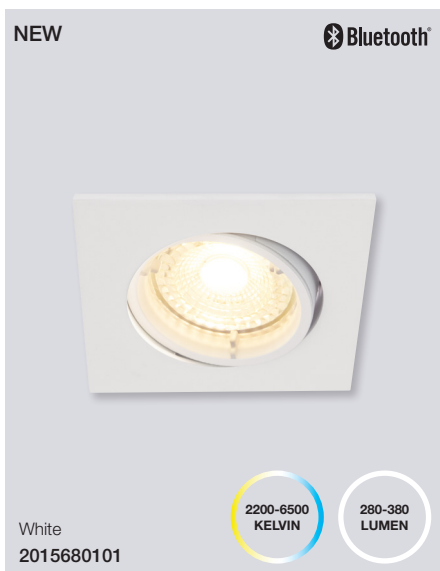

Carina Smart Light 3-kit Downlight

Masterbox Qty 3
Light source GU10,
Lumen 410, Kelvin 2200-6500, Life hours 15.000, RA 80,
Beam angle 36°, Not dimmable
Features Twist-lock for easy mounting of smart bulbs,
Bluetooth connection to Nordlux Smart Light,
Retrofit smart GU10 bulb included