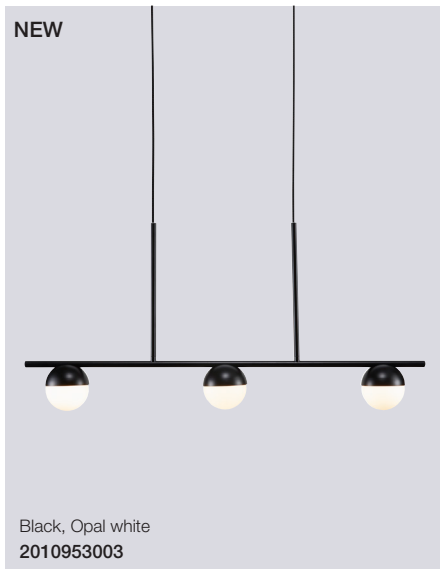

Contina Pendant

Masterbox	Qty 2
Size	H: 41,3 cm, W: 10 cm, L: 90 cm, Shade Ø: 10 cm
Material	Metal/Glass
IP Class	IP20, Class 2
Cable	Textile cable: Black/White 200 cm
Canopy	Color: Black, Material: Metal Ø: 40*5 cm, H: 2,5 cm
Light source	G9, Max. 5W, Excl. light source,
Features	Modern and glamour style, White opal mouthblown glass and black matte metal, Three lamp heads that emits a practical light

Contina Wall

Masterbox	Qty 3
Size	H: 37,2 cm, W: 12,5 cm, L: 73,6 cm, Shade Ø: 10 cm, Base Ø: 12 cm, Tilt angle: 165°
Material	Metal/Glass
IP Class	IP20, Class 2
Cable	Textile cable: Black/White 150 cm Switch on cable
Light source	G9, Max. 5W, Excl. light source,
Features	Modern and glamour style, White opal mouthblown glass and black matte metal, Flexible construction

Contina Pendant

Masterbox	Qty 3
Size	H: 48,5 cm, W: 15 cm, L: 27 cm, Shade Ø: 10 cm, Pipe Ø: 1,25 cm, Base Ø: 15 cm, Tilt angle: 130°
Material	Metal/Glass
IP Class	IP20, Class 2
Cable	Textile cable: Black/White 150 cm non replaceable Switch on cable
Light source	G9, Max. 5W, Excl. light source,
Features	Modern and glamour style, White opal mouthblown glass and black matte metal, Adjustable head to both sides and up/down

Contina Floor

Masterbox	Qty 2
Size	H: 139,5 cm, W: 25 cm, L: 35,5 cm, Shade Ø: 10 cm, Pipe Ø: 1,35 cm, Base Ø: 25 cm, Tilt angle: 140°
Material	Metal/Glass
IP Class	IP20, Class 2
Cable	Textile cable: Black/White 150 cm non replaceable Switch on cable
Light source	G9, Max. 5W, Excl. light source,
Features	Modern and glamour style, White opal mouthblown glass and black matte metal, Adjustable head to both sides and up/down