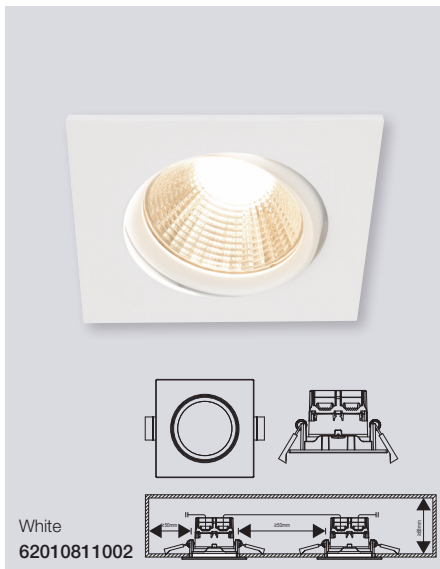

Apollo square IP23 2700K 1-Kit Dim Tilt Downlight

Masterbox	Qty 10
Size	H: 5,4 cm, Ø: 8,5 cm, Mounting min. height: 6,8 cm
Material	Metal/Plastic
IP Class	IP23, Class 2
Light source	Fixed LED, Incl. 4,8W LED, Lumen 345, Kelvin 2700, Life hours 20.000, RA 80, Beam angle 36°, Dimmable
Features	Parallel connection possible, 5 year LED guarantee

*Only for Benelux & France

Apollo square IP23 2700K 3-Kit Tilt Downlight

Masterbox	Qty 10
Size	H: 5,4 cm, Ø: 8,5 cm, Mounting min. height: 6,8 cm
Material	Metal/Plastic
IP Class	IP23, Class 2
Light source	Fixed LED, Incl. 3X4,8W LED, Lumen 3X345, Kelvin 2700, Life hours 20.000, RA 80, Beam angle 36°, Not dimmable
Features	Parallel connection possible, 5 year LED guarantee

*Only for Benelux & France