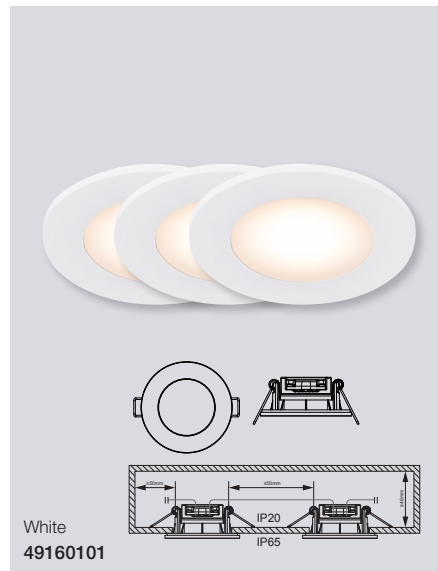

Leonis 2700K IP65 3-Kit Downlight

- **Masterbox** Qty 3
- **Size** H: 3,6 cm, Ø: 8,5 cm, Mounting min. height: 4,6 cm
  Cut-out Ø: 6,8 cm
- **Material** Plastic
- **IP Class** IP65, Class 2
- **Light source** Fixed LED, Incl. 3x4,5W LED,
  Lumen 345, Kelvin 2700, Life hours 20.000, RA 80,
  Beam angle 110°, Not dimmable
- **Features** Ideally suited for bathroom zone 1-2 IP65,
  Parallel connection possible, Integrated connector block,
  5 year LED guarantee