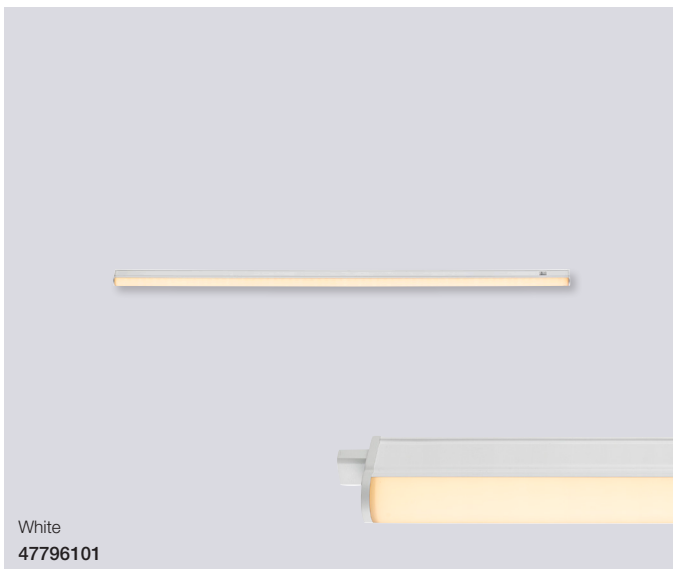

Renton 90 Under cabinet

Masterbox	Qty 6
Size	W: 2,4 cm, L: 91,2 cm, D: 3,4 cm
Material	Plastic
IP Class	IP20, Class 2
Light source	Fixed LED, Incl. 12W LED, Lumen 900, Kelvin 2700, Life hours 25.000, RA 80, Beam angle 130°, Not dimmable
Features	Parallel connection possible, Ideally suited for under cabinet lighting, Connection cable included, 5 year LED guarantee