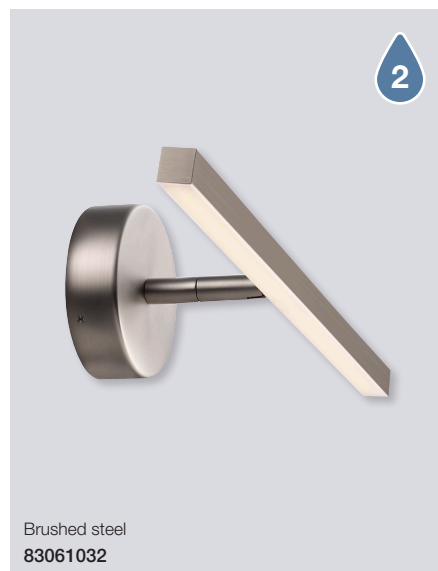

IP S13 Bathroom by Bønnelycke mdd

Masterbox	Qty 3
Size	L: 40,3 cm, D: 11,8 cm, Base mount: Ø9 cm
Material	Metal/Plastic
IP Class	IP44, Class 2
Light source	Fixed LED, Incl. 5.6W LED, Lumen 406, Kelvin 3000, Life hours 30.000, RA 80, Beam angle 120°, Not dimmable
Features	Adjustable reflector, Also ideal to install as picture light, 5 year LED guarantee