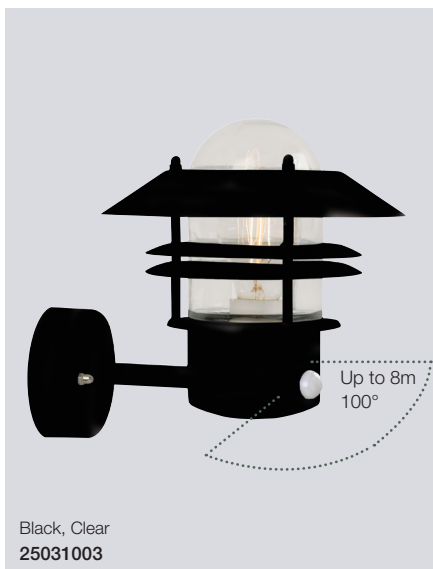

Black, Clear
25031003

Blokhuis Wall

Masterbox	Qty 3
Size	H: 23 cm, D: 25 cm, Shade Ø: 22 cm, Base mount: Ø 9,7 cm
Material	Galvanized steel/Glass - Copper/Glass - Stainless steel/Glass
IP Class	IP54, Class 1
Light source	E27, Max. 60W, Excl. light source,
Features	Parallel connection possible, 15 year anti corrosion guarantee on Copper and Galvanized steel

Blokhuis Sensor Wall

Masterbox	Qty 3
Size	H: 23 cm, D: 25 cm, Shade Ø: 22 cm, Base mount: Ø 9,7 cm
Material	Galvanized steel/Glass - Copper/Glass - Stainless steel/Glass
IP Class	IP54, Class 1
Light source	E27, Max. 60W, Excl. light source,
Features	Build-in daylight and motion sensor, Parallel connection possible, 15 year anti corrosion guarantee on Copper and Galvanized steel