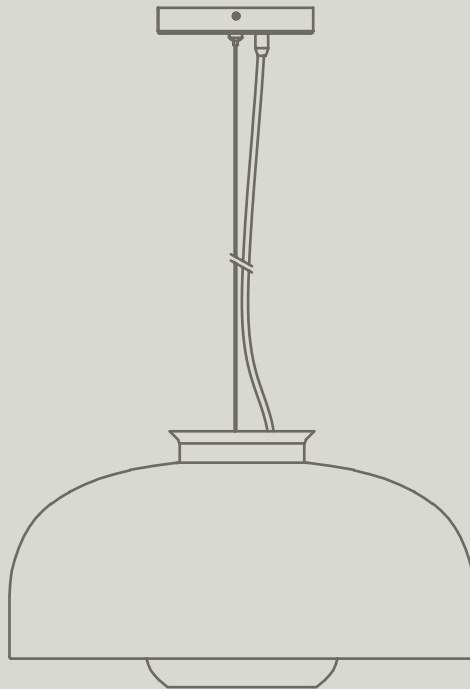

Meet Miry

no. 2010733003 black / no. 2010733010 grey

Miry is a decorative series in metal with an element of white opal glass in the middle of the shade. The glass element protrudes both on the top and bottom of the shade, thus ensuring that the light is directed both upwards and downwards. The white opal glass covers the light source and contributes to a soft and comfortable light.