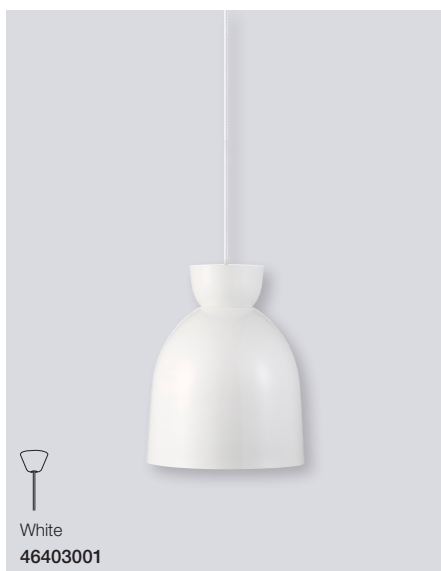

Circus 21 Pendant

Masterbox	Qty 3
Size	Shade Ø: 21 cm, Shade H: 26,5 cm
Material	Metal
IP Class	IP20, Class 2
Cable	Textile cable: White/Black 300 cm non replaceable
Canopy	Color: White/Black, Material: Plastic Ø: 11,84 cm, H: 7,35 cm
Light source	E27, Max. 40W, Excl. light source,
Features	Contemporary and simple style, Upward and downward light