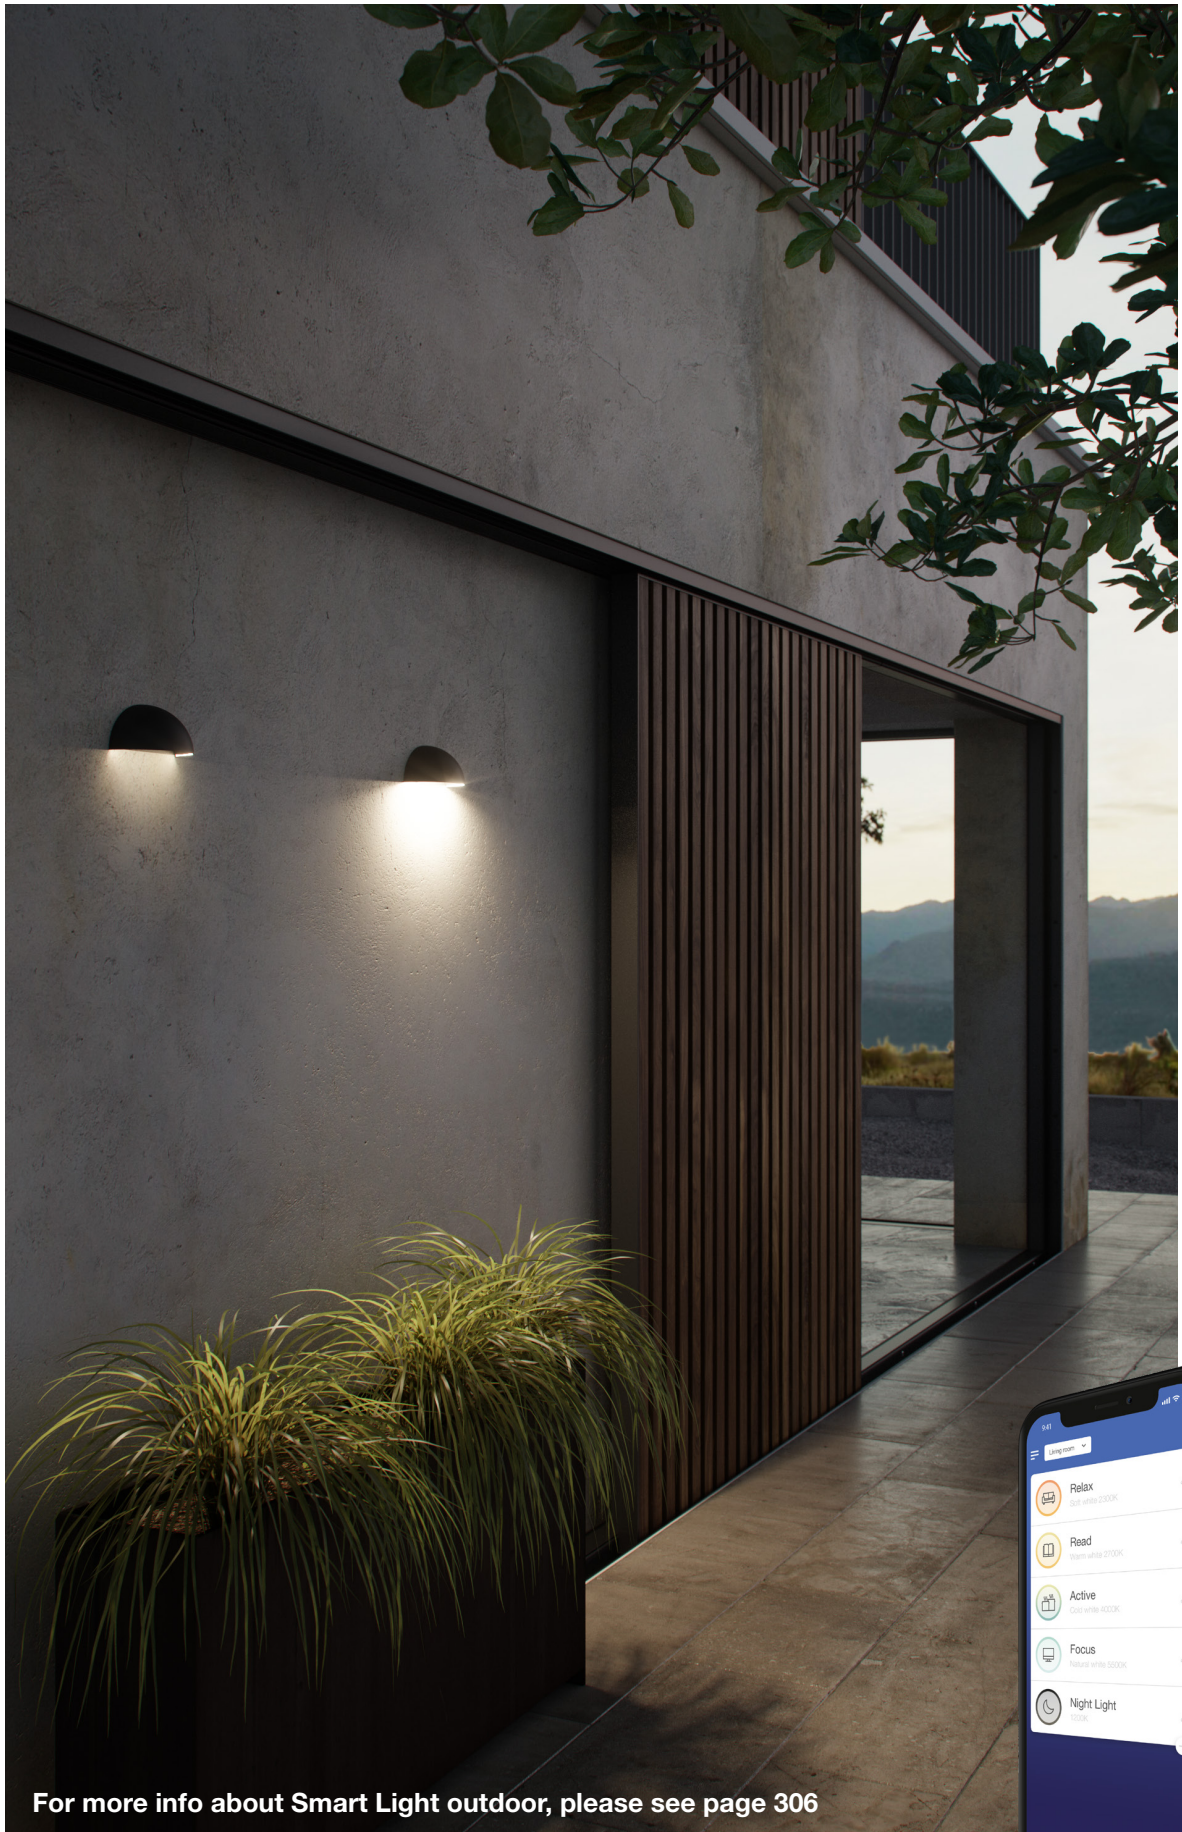

Calvi Wall

Masterbox	Qty 3
Size	H: 15 cm, W: 7,1 cm, L: 4 cm
Material	Aluminium/Glass
IP Class	IP54, Class 1
Light source	Fixed LED, Lumen 210, Kelvin 2700, Life hours 30.000, RA 80, Beam angle 210°, Not dimmable
Features	Slim elegant design, No visible screws, Cozy up- and down-light, 5 year LED guarantee