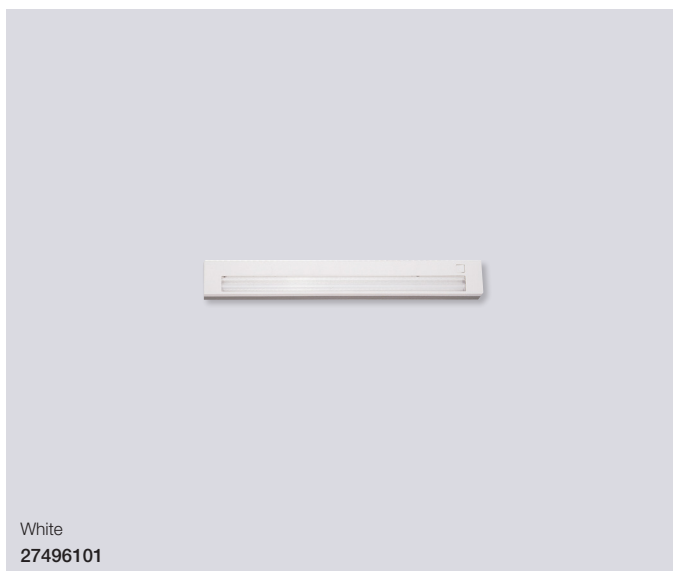

White
27496101

Boxline 13W Batten

Masterbox	Qty 3
Size	W: 7 cm, L: 55 cm, D: 2 cm
Material	Plastic
IP Class	IP21, Class 2
Cable	Cable: White 180 cm Switch on fixture
Light source	G5, Max. 13W, Incl. 13W T5, Lumen 800, Kelvin 4000, Life hours 8.000, RA 80, Beam angle 120°, Not dimmable Light source energy class A
Features	Cable included, Switch on body, Parallel connection possible