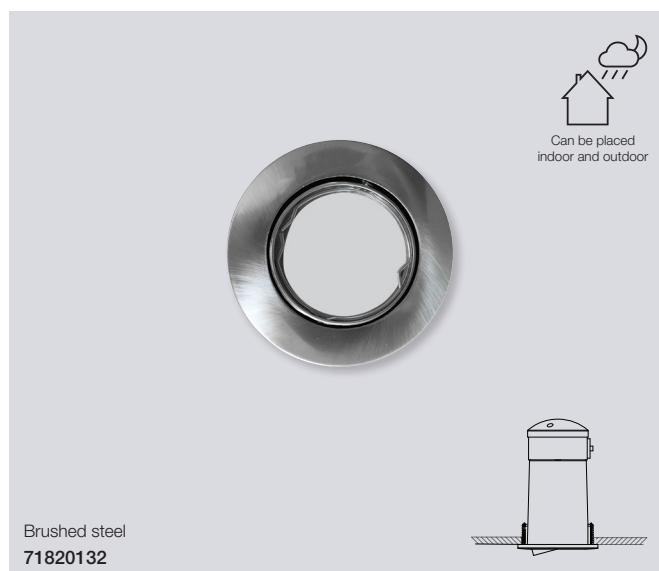

Mixit Pro Downlight

Masterbox	Qty 3
Size	H: 7,2 cm, Ø: 8,5 cm, Mounting min. height: 6,5 cm Cut-out Ø: 7,6 cm, Tilt angle: 30°
Material	Plastic/Metal
IP Class	IP23, Class 2
Light source	GU10, Max. 8W LED, Excl. light source,
Features	Ideally suited for combination with NORDLUX SMART, Can be mounted directly in the insulation

Mixit Downlight

Masterbox	Qty 3
Size	H: 13,5 cm, Ø: 8,5 cm, Mounting min. height: 14 cm Cut-out Ø: 7,6 cm, Tilt angle: 25°
Material	Plastic/Metal
IP Class	IP23, Class 2
Light source	GU10, Max. 8W LED, Excl. light source,
Features	Ideally suited for combination with NORDLUX SMART, Can be mounted directly in the insulation