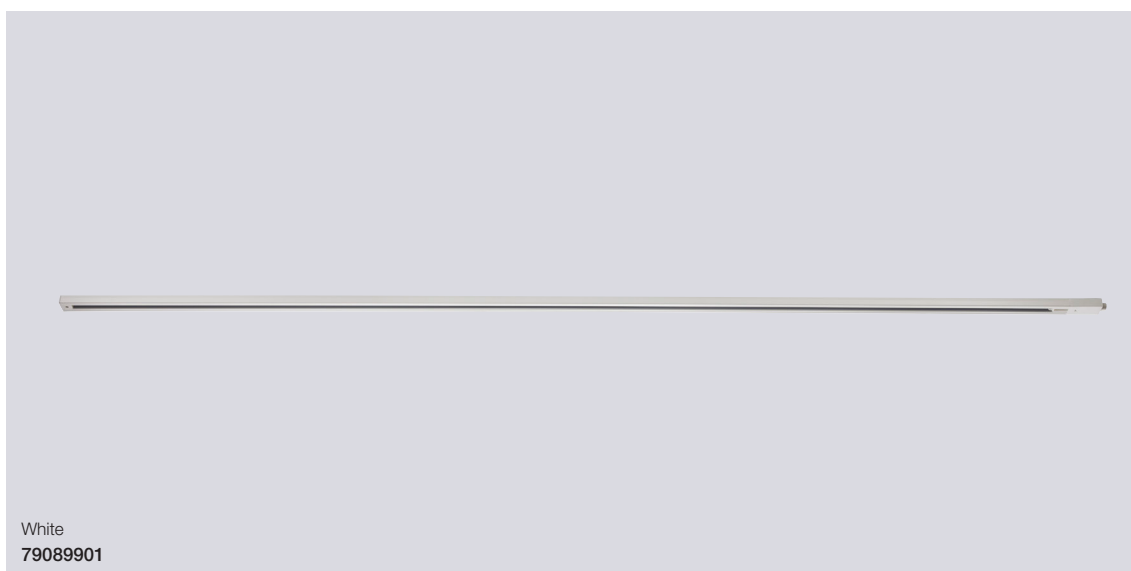

White
79089901

Link 2M Rail

Masterbox	Qty 3
Size	W: 3,5 cm, L: 207 cm, D: 1,8 cm
Material	Metal
IP Class	IP20, Class 1
Light source	Max. 690W
Features	Adaptor included