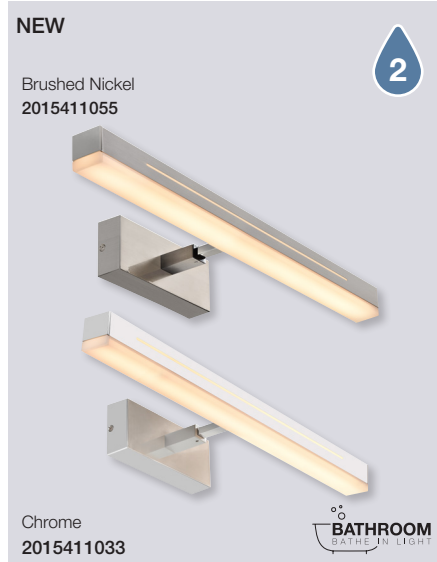

180

Otis 40 Wall

Masterbox	Qty 3
Size	H: 7,2 cm, W: 14,6 cm, L: 40 cm, D: 7,2 cm
Material	Aluminium/Plastic
IP Class	IP44, Class 2
Light source	Fixed LED, Incl. 13W LED, Lumen 1.300, Kelvin 3000, Life hours 25.000, RA 90, Not dimmable
Features	2-Step MOODMAKER by wall switch: 100%-night light, Night Light Function 20lm memory, Cabinet bracket included, 5 year LED guarantee