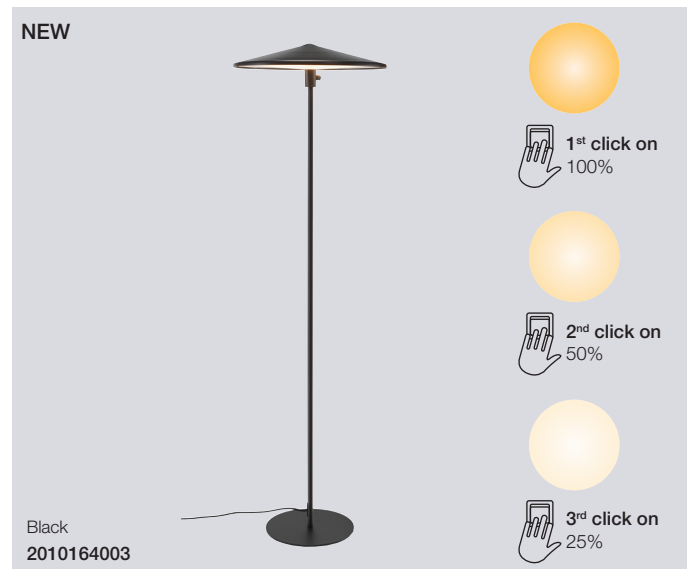

Balance Floor

Masterbox	Qty 2
Size	H: 140 cm, Shade Ø: 42 cm, Pipe Ø: 1,55 cm, Base Ø: 26 cm
Material	Metal/Acrylic
IP Class	IP20, Class 2
Cable	Textile cable: Black 150 cm non replaceable Switch on fixture
Light source	Fixed LED, Incl. 17,5W LED, Incl. 3-Step MOODMAKER™ 100-50-25%, Lumen 1.700, Kelvin 2700, Life hours 30.000, RA 80, Beam angle 120°, Not dimmable
Features	Minimalistic design, 1700 Lumen with 3 step dimming from socket switch, Interchangeable decorative top in black & brass, 5 year LED guarantee