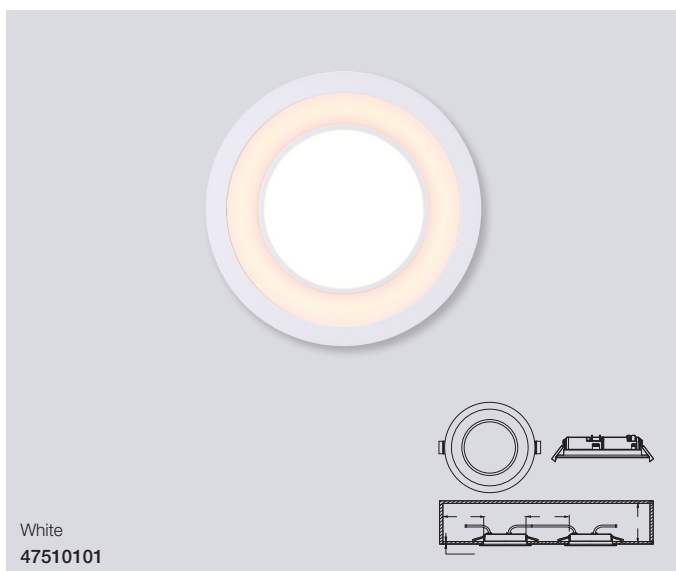

White
47510101

Clyde 15 Downlight

Masterbox	Qty 3
Size	H: 3,3 cm, Ø: 14,5 cm, Mounting min. height: 5 cm Cut-out Ø: 13 cm
Material	Plastic/Plastic
IP Class	IP20, Class 2
Light source	Fixed LED, Incl. 12W LED, Incl. 3-Step MOODMAKER TM, Lumen 350, Kelvin 2700, Life hours 25.000, RA 80, Beam angle 120°, Not dimmable
Features	3-Step MOODMAKER dimmer both/inner/outer rings, Parallel connection possible, Connector block included, 5 year LED guarantee