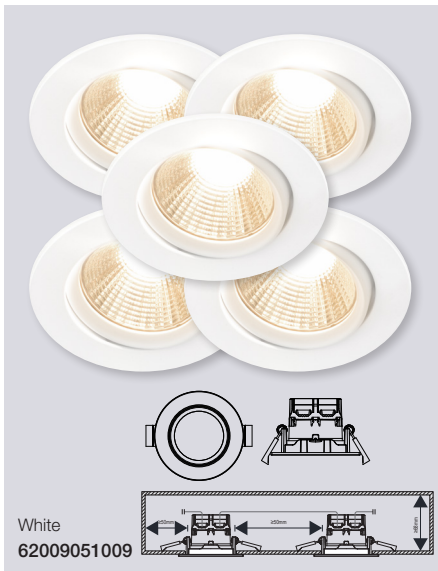

Apollo IP23 2700K 5-Kit Tilt Downlight

Masterbox	Qty 10
Size	H: 5,4 cm, Ø: 8,5 cm, Mounting min. height: 6,8 cm
Material	Metal/Plastic
IP Class	IP23, Class 2
Light source	Fixed LED, Incl. 5x4,8W LED, Lumen 345, Kelvin 2700, Life hours 20.000, RA 80, Beam angle 36°, Not dimmable
Features	Parallel connection possible, 5 year LED guarantee

*Only for Benelux & France

Apollo IP65 2700K 3-Kit Downlight

Masterbox	Qty 10
Size	H: 3,6 cm, Ø: 8,5 cm, Mounting min. height: 5,4 cm
Material	Metal/Plastic
IP Class	IP65, Class 2
Light source	Fixed LED, Incl. 3X4,8W LED, Lumen 3X345, Kelvin 2700, Life hours 20.000, RA 80, Beam angle 36°, Not dimmable
Features	Parallel connection possible, 5 year LED guarantee

*Only for Benelux & France