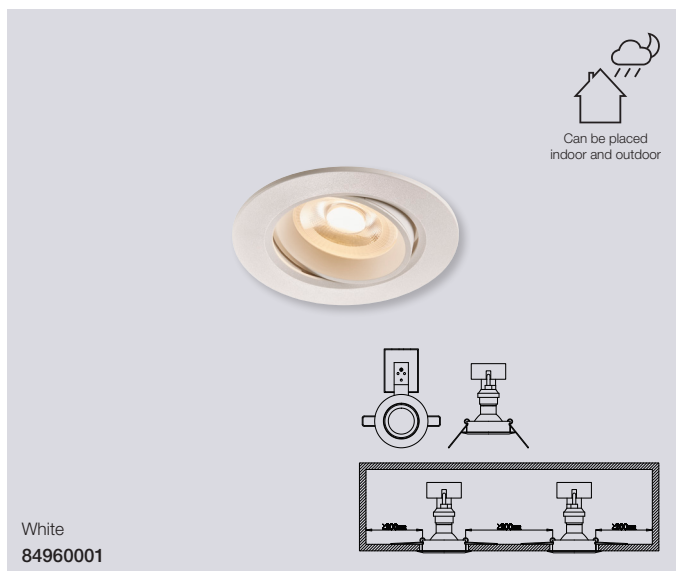

Can be placed
indoor and outdoor

Can be placed
indoor and outdoor

White
84960001

Roar Dim Tilt Downlight

Masterbox	Qty 6
Size	H: 4,4 cm, Ø: 8,5 cm, Mounting min. height: 7 cm Cut-out Ø: 6,8 cm, Tilt angle: 30°
Material	Plastic
IP Class	IP23, Class 2
Cable	Cable: White 20 cm replaceable
Light source	Fixed LED, Incl. 6W LED, Lumen 550, Kelvin 3000, Candela 797, Life hours 30.000, RA 80, Beam angle 40°, Dimmable
Features	Parallel connection possible, Can be mounted directly into insulation, 5 year LED guarantee