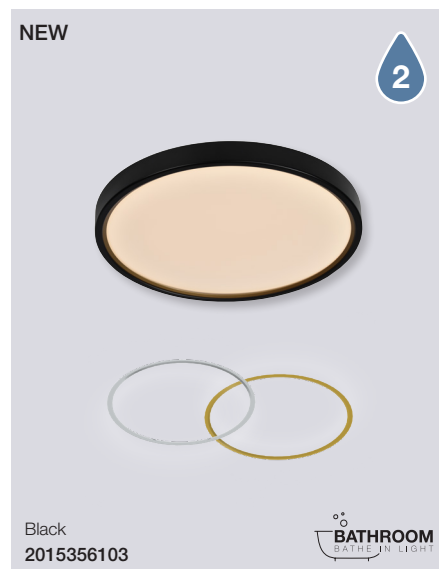

Helva Double Basic Wall

Masterbox	Qty 3
Size	H: 10,5 cm, W: 5,7 cm, L: 42,5 cm, D: 10,5 cm
Material	Plastic/Plastic
IP Class	IP44, Class 2
Light source	Fixed LED, Incl. 9W LED, Lumen 900, Kelvin 3000, Life hours 25.000, RA 90, Not dimmable
Features	ON/OFF switch, Cabinet bracket included, Vertical/horizontal installation possible, 5 year LED guarantee

Noxy Ceiling

Masterbox	Qty 3
Size	H: 5,1 cm, W: 35 cm, L: 35 cm, D: 5,1 cm
Material	Plastic/Aluminium
IP Class	IP44, Class 2
Light source	Fixed LED, Incl. 15W LED, Lumen 1.650, Kelvin 3000-4000, Life hours 25.000, RA 90, Not dimmable
Features	3-Step MOODMAKER 3000K/4000K+night light by switch, Back Night Light Function 100lm memory, 2 Detachable rings included, 5 year LED guarantee