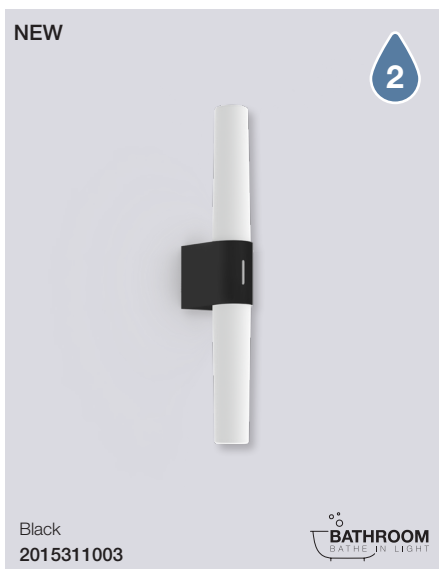

Helva Double Basic Wall

Masterbox	Qty 3
Size	H: 10,5 cm, W: 5,7 cm, L: 42,5 cm, D: 10,5 cm
Material	Plastic/Plastic
IP Class	IP44, Class 2
Light source	Fixed LED, Incl. 9W LED, Lumen 900, Kelvin 3000, Life hours 25.000, RA 90, Not dimmable
Features	ON/OFF switch, Cabinet bracket included, Vertical/horizontal installation possible, 5 year LED guarantee

Noxy Ceiling

Masterbox	Qty 3
Size	H: 5,1 cm, W: 35 cm, L: 35 cm, D: 5,1 cm
Material	Plastic/Aluminium
IP Class	IP44, Class 2
Light source	Fixed LED, Incl. 15W LED, Lumen 1.650, Kelvin 3000-4000, Life hours 25.000, RA 90, Not dimmable
Features	3-Step MOODMAKER 3000K/4000K+night light by switch, Back Night Light Function 100lm memory, 2 Detachable rings included, 5 year LED guarantee