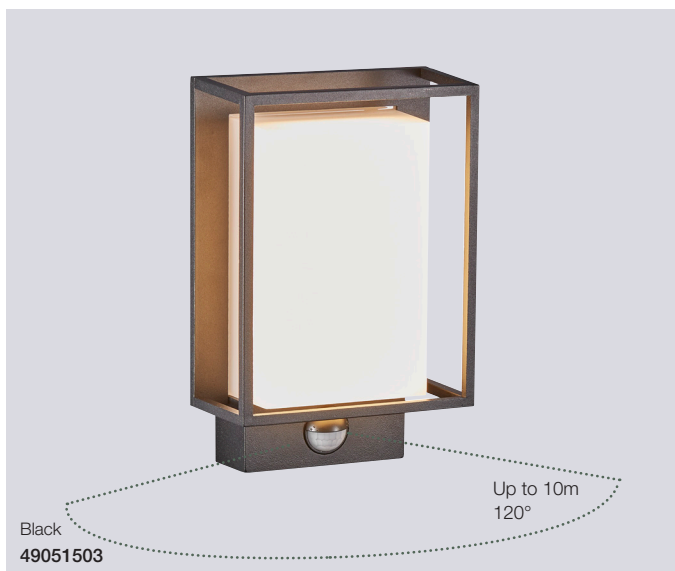

Nestor sensor Wall

- **Masterbox** Qty 3
- **Size** H: 22,1 cm, W: 14,7 cm, D: 8,7 cm
- **Material** Aluminium/Plastic
- **IP Class** IP44, Class 1
- **Light source** Fixed LED, Incl. 8W LED, Lumen 550, Kelvin 2700, Life hours 25.000, RA 80, Beam angle 120°, Not dimmable
- **Features** Build-in daylight and motion sensor, Parallel connection possible, 5 year LED guarantee

Nestor Wall

- **Masterbox** Qty 3
- **Size** H: 22,1 cm, W: 14,7 cm, D: 8,7 cm
- **Material** Aluminium/Plastic
- **IP Class** IP44, Class 1
- **Light source** Fixed LED, Incl. 8W LED, Lumen 550, Kelvin 2700, Life hours 25.000, RA 80, Beam angle 120°, Not dimmable
- **Features** Parallel connection possible, 5 year LED guarantee