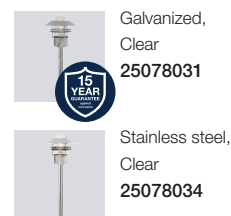

Blokhuis Wall

Masterbox	Qty 3
Size	H: 23 cm, D: 25 cm, Shade Ø: 22 cm, Base mount: Ø 9,7 cm
Material	Galvanized steel/Glass - Copper/Glass - Stainless steel/Glass
IP Class	IP54, Class 1
Light source	E27, Max. 60W, Excl. light source,
Features	Parallel connection possible, 15 year anti corrosion guarantee on Copper and Galvanized steel

Blokhuis Sensor Wall

Masterbox	Qty 3
Size	H: 23 cm, D: 25 cm, Shade Ø: 22 cm, Base mount: Ø 9,7 cm
Material	Galvanized steel/Glass - Copper/Glass - Stainless steel/Glass
IP Class	IP54, Class 1
Light source	E27, Max. 60W, Excl. light source,
Features	Build-in daylight and motion sensor, Parallel connection possible, 15 year anti corrosion guarantee on Copper and Galvanized steel

Blokhuis Wall

Masterbox	Qty 3
Size	H: 23 cm, D: 25 cm, Shade Ø: 22 cm, Base mount: Ø 9,7 cm
Material	Galvanized steel/Glass
IP Class	IP54, Class 1
Light source	E27, Max. 60W, Excl. light source,
Features	Parallel connection possible, 15 year anti corrosion guarantee on Galvanized steel

Blokhuis Garden

Masterbox	Qty 3
Size	H: 92 cm, Shade Ø: 22 cm, Pipe Ø: 3,5 cm, Base Ø: 15 cm
Material	Copper/Glass - Galvanized steel/Glass - Stainless steel/Glass
IP Class	IP54, Class 2
Light source	E27, Max. 60W, Excl. light source,
Features	Parallel connection possible, 15 year anti corrosion guarantee on Copper and Galvanized steel Suitable for Base no. 22039931