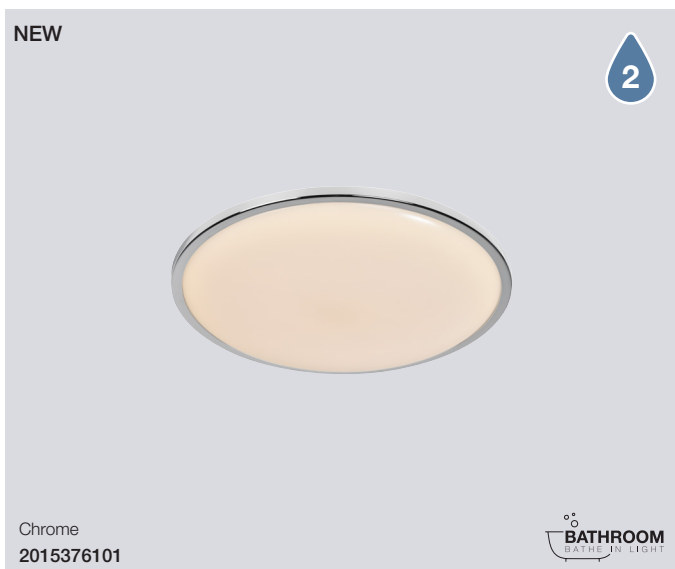

Theros Ceiling

Masterbox	Qty 3
Size	H: 4,8 cm, W: 35 cm, L: 35 cm, D: 4,8 cm
Material	Plastic/Aluminium
IP Class	IP44, Class 2
Light source	Fixed LED, Incl. 15W LED, Lumen 1.650, Kelvin 3000/4000, Life hours 25.000, RA 90, Not dimmable
Features	3-Step MOODMAKER 3000K/4000K+night light by switch, Back Night Light Function 100lm memory, Easy Twist installation, 5 year LED guarantee