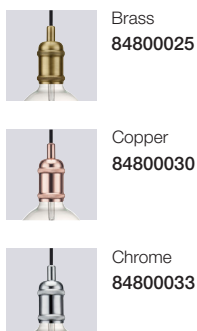

Avra Pendant

Masterbox	Qty 3
Size	H: 10,2 cm, Ø: 5,1 cm
Material	Metal
IP Class	IP20, Class 2
Cable	Textile cable: Black 200 cm non replaceable
Canopy	Color: Black, Material: Plastic Ø: 9,2 cm, H: 7,2 cm
Light source	E27, Max. 60W, Excl. light source,
Features	Industrial style

Please see our decorative bulbs from page 294

Spiral Suspension Additional

Masterbox	Qty 1
Size	L: 137 cm, Ø: 9 cm
Material	Plastic
IP Class	IP20, Class 2
Cable	Cable: White 120 cm
Canopy	Color: White, Material: Plastic
Light source	E27, Max. 60W, Excl. light source,