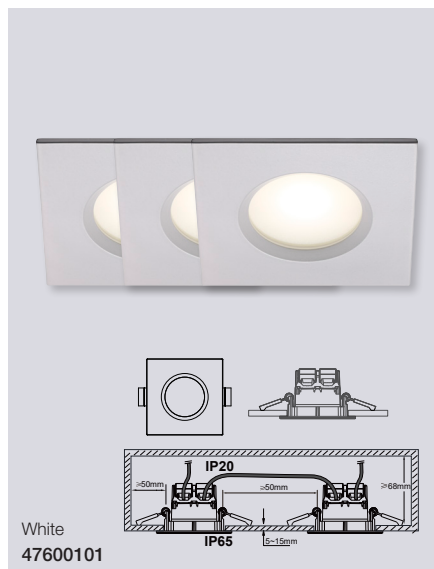

Brushed steel
47590132

Clarkson 2700K 3-Kit Downlight

1. **Masterbox** Qty 3
   Size H: 5,4 cm, Ø: 8,5 cm, Mounting min. height: 6,8 cm
   Cut-out Ø: 7,2 cm
   Material Plastic/Metal
   IP Class IP65, Class 2
   Light source Fixed LED, Incl. 3X4,8W LED,
   Lumen 3X345, Kelvin 2700, Life hours 20.000, RA 80,
   Beam angle 100°, Not dimmable
   Features Parallel connection possible, Ideally suited for bathroom
   zone 1-2 IP65, Parallel connection possible,
   5 year LED guarantee