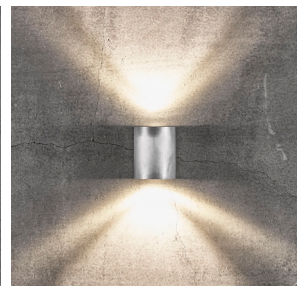

3 light effects included in 4970 and 4971