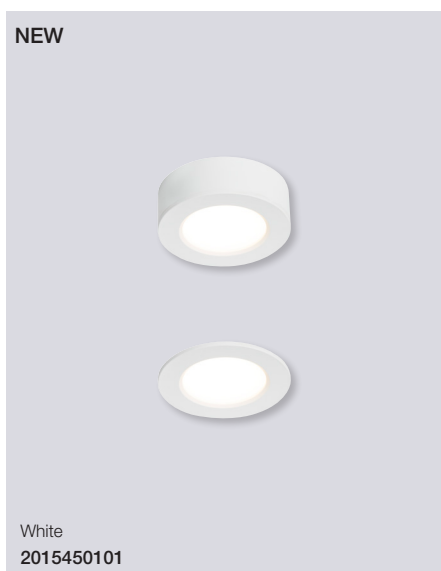

Kitchenio 1-kit Under cabinet

Masterbox	Qty 3
Size	H: 2,1 cm, W: 6,4 cm, L: 6,4 cm, D: 2,1 cm, Ø: 6,4 cm
Material	Plastic/Plastic
IP Class	IP20, Class 2
Light source	Fixed LED, Incl. 2W LED, Lumen 170, Kelvin 3000-4000, Life hours 25.000, RA 80, Beam angle 110°, Not dimmable
Features	2-Step MOODMAKER 3000K/4000K by switch optional, Parallel connection possible memory+reset option, Recessed or surface mounting screw/taped incl., 5 year LED guarantee

Kitchenio 3-kit Under cabinet

Masterbox	Qty 3
Size	H: 2,1 cm, W: 6,4 cm, L: 6,4 cm, Ø: 6,4 cm
Material	Plastic/Plastic
IP Class	IP20, Class 2
Light source	Fixed LED, Incl. 3X2W LED, Lumen 3X170, Kelvin 3000/4000, Life hours 25.000, RA 80, Beam angle 110°, Not dimmable
Features	2-Step MOODMAKER 3000K/4000K by switch optional, Parallel connection possible memory+reset option, Recessed or surface mounting screw/taped incl., 5 year LED guarantee