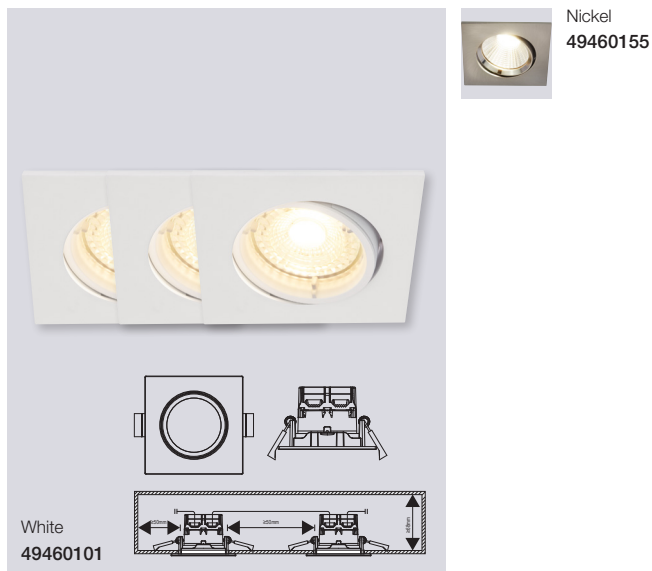

Dorado square 4000K 3-Kit Dim Tilt Downlight

- **Masterbox** Qty 3
- **Size** H: 5,4 cm, Ø: 8,5 cm,
  Mounting min. height: 6,8 cm
  Cut-out Ø: 7,2 cm, Tilt angle: 12°
- **Material** Plastic/Metal
- **IP Class** IP20, Class 2
- **Light source** Fixed LED, Incl. 3X5,5W LED,
  Lumen 3X380, Kelvin 4000, Life hours 20.000, RA 80,
  Beam angle 36°, Dimmable
- **Features** Parallel connection possible, 5 year LED guarantee

*Only for Benelux & France