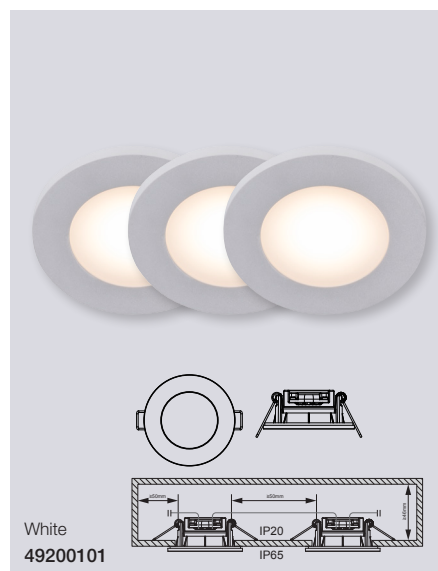

Leonis 4000K IP65 3-Kit Downlight

- **Masterbox** Qty 3
- **Size** H: 3,6 cm, Ø: 8,5 cm,
  Mounting min. height: 4,6 cm
  Cut-out Ø: 6,8 cm
- **Material** Plastic
- **IP Class** IP65, Class 2
- **Light source** Fixed LED, Incl. 3x4,5W LED,
  Lumen 400, Kelvin 4000, Life hours 20.000, RA 80,
  Beam angle 110°, Not dimmable
- **Features** Parallel connection possible, 5 year LED guarantee

*Only for Benelux & France