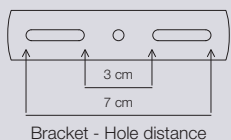

NEW

Grey
2010405010

Black
2010405003

Pine Wall

Masterbox	Qty 3
Size	H: 13,5 cm, W: 19,5 cm, L: 13,5 cm, Shade Ø: 13,5 cm, Tilt angle: 90°
Material	Metal
IP Class	IP20, Class 2
Cable	Cable: Black 150 cm replaceable Switch on fixture
Light source	GU10, Max. 15W, Excl. light source,
Features	Industrial style, Beautiful light effect with holes in the shade, Material mix with matt metal and brass details

Pine Table

Masterbox	Qty 3
Size	H: 47 cm, W: 15 cm, L: 21 cm, Shade Ø: 13,5 cm, Pipe Ø: 1,53 cm, Base Ø: 15 cm, Tilt angle: 90°
Material	Metal
IP Class	IP20, Class 2
Cable	Cable: Black 150 cm non replaceable Switch on fixture
Light source	GU10, Max. 15W, Excl. light source,
Features	Industrial style, Beautiful light effect with holes in the shade, Material mix with matt metal and brass details