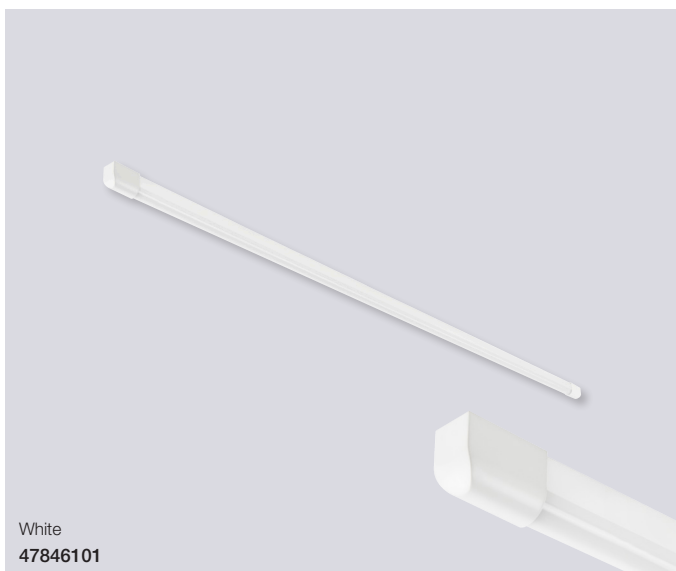

White
27496101

White
47846101

Arlington 150 Batten

Masterbox	Qty 6
Size	W: 3,2 cm, L: 151 cm, D: 4,5 cm
Material	Plastic
IP Class	IP20, Class 2
Light source	Fixed LED, Incl. 25W LED, Lumen 2.200, Kelvin 4000, Life hours 25.000, RA 80, Beam angle 150°, Not dimmable
Features	Ideally suited for under cabinet lighting, 5 year LED guarantee