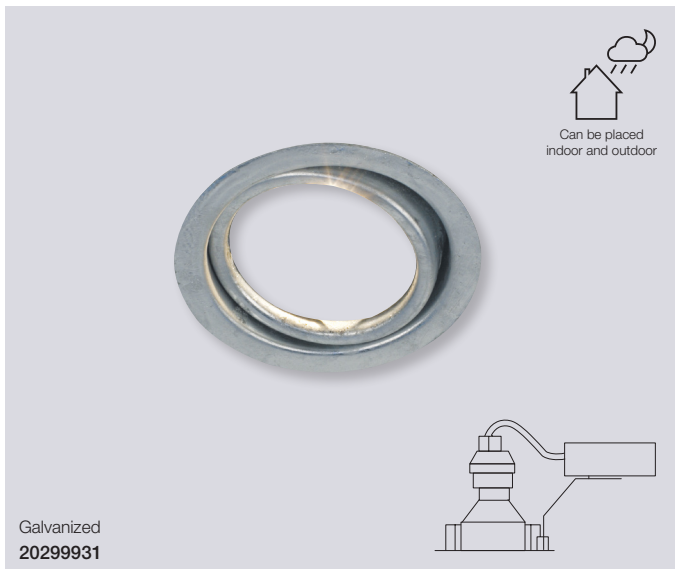

Tip Downlight

Masterbox	Qty 3
Size	H: 8,5 cm, Ø: 8 cm, Mounting min. height: 15 cm Cut-out Ø: 7,2 cm, 5.4 Ltr. Tilt angle: 35°
Material	Metal
IP Class	IP23, Class 2
Light source	GU10, Max. 35W, Excl. light source,
Features	Parallel connection possible, IP23 - In and outdoor use, Parallel connection possible, 15 year anti corrosion guarantee on Metal