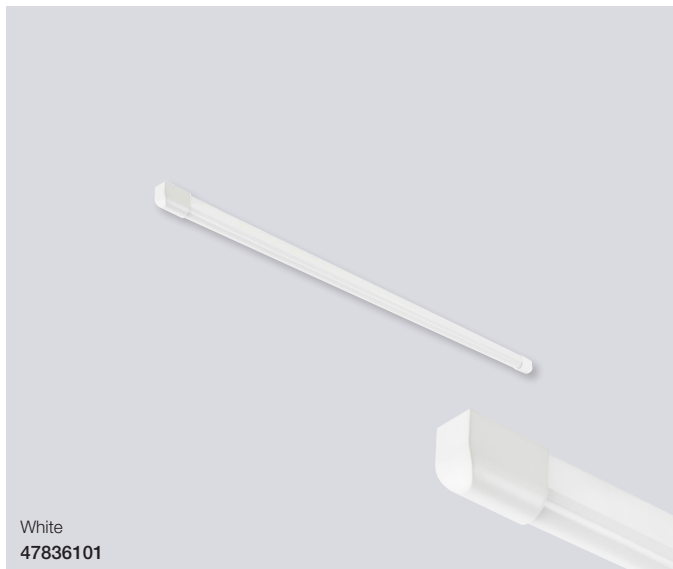

White
47836101

Arlington 120 Batten

Masterbox	Qty 6
Size	W: 3,2 cm, L: 121 cm, D: 4,5 cm
Material	Plastic
IP Class	IP20, Class 2
Light source	Fixed LED, Incl. 21W LED, Lumen 1.900, Kelvin 4000, Life hours 25.000, RA 80, Beam angle 150°, Not dimmable
Features	Ideally suited for under cabinet lighting, 5 year LED guarantee