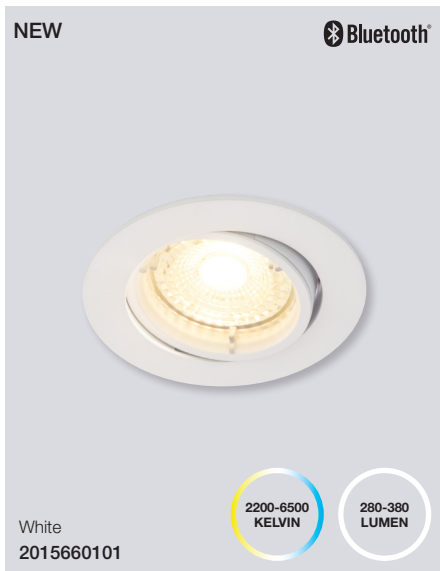

Carina Smart Light Downlight

Masterbox Qty 3
Light source GU10,
Lumen 410, Kelvin 2200-6500, Life hours 15.000, RA 80,
Beam angle 36°
Features Twist-lock for easy mounting of smart bulbs,
Bluetooth connection to Nordlux Smart Light,
Retrofit smart GU10 bulb included

Carina Smart Light 3-kit Downlight

Masterbox Qty 3
Light source GU10,
Lumen 410, Kelvin 2200-6500, Life hours 15.000, RA 80,
Beam angle 36°, Not dimmable
Features Twist-lock for easy mounting of smart bulbs,
Bluetooth connection to Nordlux Smart Light,
Retrofit smart GU10 bulb included

Carina Smart Light Square 3-Kit Downlight

Masterbox Qty 3
Light source GU10,
Lumen 410, Kelvin 2200-6500, Life hours 15.000, RA 80,
Beam angle 36°, Not dimmable
Features Twist-lock for easy mounting of smart bulbs,
Bluetooth connection to Nordlux Smart Light,
Retrofit smart GU10 bulb included