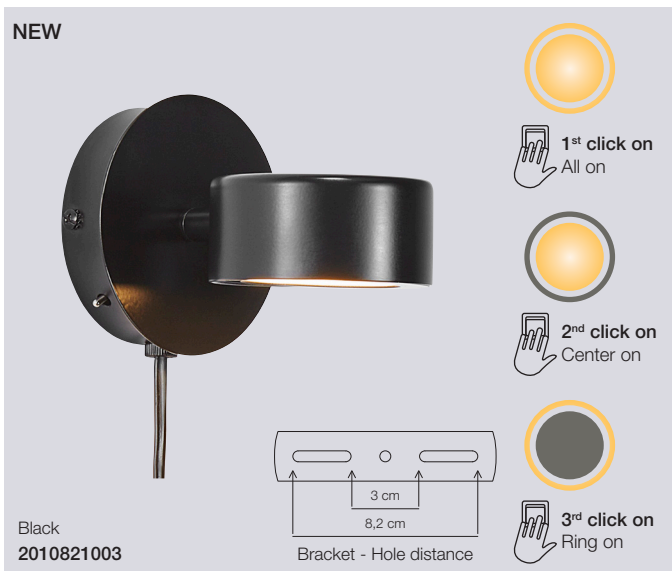

Meet the Clyde's

no. 2010803003

no. 2010813003

no. 2010821003t

no. 2010835003

no. 2010844003

Slim Nordic design and innovative technology are combined in the most compelling way in the Clyde series. Clyde has a built-in Moodmaker™ function, which allows you to adjust the light in three steps according to needs and situation from your regular wall switch.

NEW

Black
2010844003

Clyde Floor

Masterbox	Qty 2
Size	H: 138 cm, W: 23 cm, L: 26,6 cm, Shade Ø: 8,5 cm, Pipe Ø: 1,6 cm, Base Ø: 23 cm, Tilt angle: 130°
Material	Metal/Plastic
IP Class	IP20, Class 2
Cable	Textile cable: Black 150 cm non replaceable Switch on cable
Light source	Fixed LED, Incl. 2X5W LED, Incl. 3-Step MOODMAKER™ with memory, Lumen 2X350, Kelvin 2700, Life hours 25.000, RA 80, Beam angle 120°, Not dimmable
Features	Minimalistic design, Adjustable construction, 350 lumen per head, 5 year LED guarantee

Clyde Pendant

Masterbox	Qty 2
Size	H: 22,25 cm, W: 8,5 cm, L: 89,6 cm, Shade Ø: 8,5 cm, Tilt angle: 320°
Material	Metal/Plastic
IP Class	IP20, Class 2
Cable	Textile cable: Black 200 cm non replaceable
Canopy	Color: Black, Material: Metal, Ø: 12,5 cm, H: 2,5 cm
Light source	Fixed LED, Incl. 4X5W SMD, Incl. 3-Step MOODMAKER™ with memory, Lumen 4X350, Kelvin 2700, Life hours 25.000, RA 80, Beam angle 120°, Not dimmable
Features	Minimalistic design, Adjustable construction, 350 lumen per head, 5 year LED guarantee

Clyde Pendant

Masterbox	Qty 2
Size	H: 9,3 cm, W: 8,5 cm, L: 115 cm
Material	Metal/Plastic
IP Class	IP20, Class 2
Cable	Textile cable: Black 200 cm non replaceable
Canopy	Color: Black, Material: Metal, Ø: 35x9 cm, H: 2,5 cm
Light source	Fixed LED, Incl. 4X5W SMD, Incl. 3-Step MOODMAKER™, Lumen 4X350, Kelvin 2700, Life hours 25.000, RA 80, Beam angle 120°, Not dimmable
Features	Minimalistic design, 3-step MOODMAKER™ with memory function, 350 lumen per head, 5 year LED guarantee