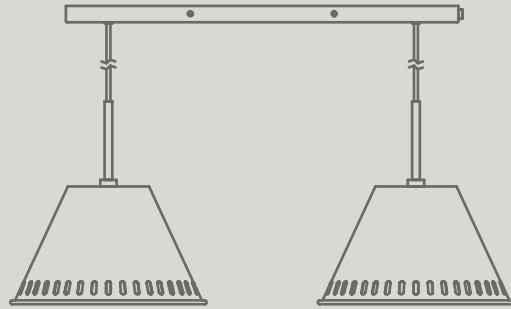

no. 2010363003 black / no. 2010363010 grey