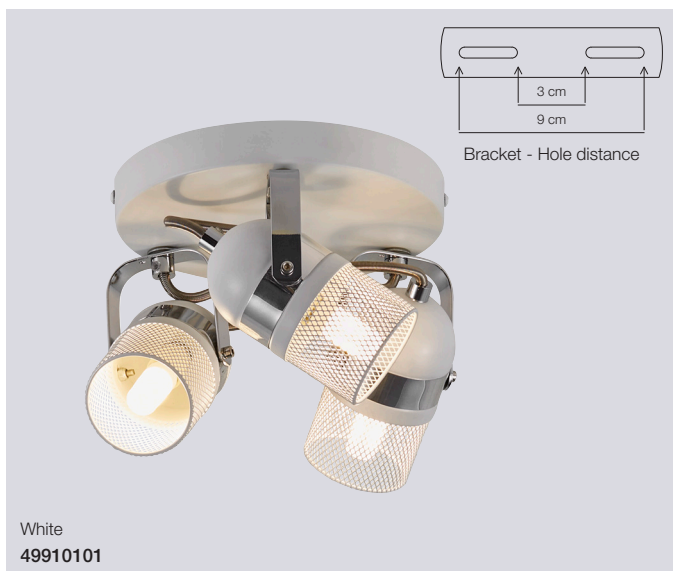

Please see our decorative bulbs from page 294

Agnes Wall

Masterbox Qty 6
Size H: 12 cm, W: 9 cm, D: 14 cm, Shade Ø: 5,8 cm, Base mount: Ø9 cm
 Tilt angle: 150°
Material Metal/Plastic
IP Class IP20, Class 2
Cable Cable: White 150 cm replaceable
 Switch on cable
Light source G9, Max. 35W, Excl. light source,
Features Industrial style

Agnes SpotLight

Masterbox Qty 3
Size L: 30 cm, D: 14,5 cm, Shade Ø: 5,8 cm, Base mount: Ø9 cm
 Tilt angle: 150°
Material Metal/Plastic
IP Class IP20, Class 2
Light source G9, Max. 2X35W, Excl. light source,
Features Industrial style

Agnes SpotLight

Masterbox Qty 3
Size L: 45 cm, D: 14,5 cm, Shade Ø: 5,8 cm, Base mount: Ø9 cm
 Tilt angle: 150°
Material Metal/Plastic
IP Class IP20, Class 2
Light source G9, Max. 3X35W, Excl. light source,
Features Industrial style