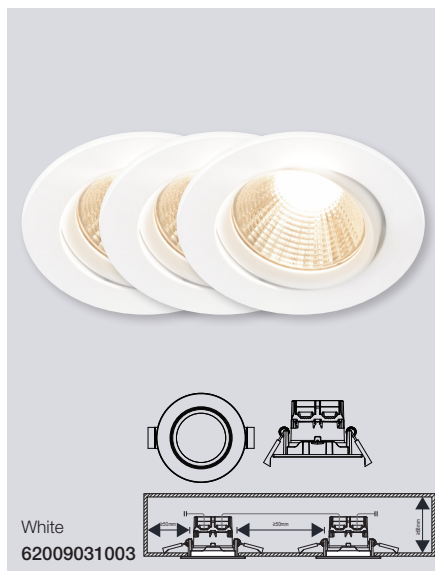

Apollo IP23 2700K 1-Kit Dim Tilt Downlight

1. **Masterbox** Qty 10
2. **Size** H: 5,4 cm, Ø: 8,5 cm,
   Mounting min. height: 6,8 cm
3. **Material** Metal/Plastic
4. **IP Class** IP23, Class 2
5. **Light source** Fixed LED, Incl. 4,8W LED,
   Lumen 345, Kelvin 2700, Life hours 20.000, RA 80,
   Beam angle 36°, Dimmable
6. **Features** Parallel connection possible, 5 year LED guarantee

*Only for Benelux & France

Apollo IP23 2700K 3-Kit Tilt Downlight

1. **Masterbox** Qty 10
2. **Size** H: 5,4 cm, Ø: 8,5 cm,
   Mounting min. height: 6,8 cm
3. **Material** Metal/Plastic
4. **IP Class** IP23, Class 2
5. **Light source** Fixed LED, Incl. 3X4,8W LED,
   Lumen 3X345, Kelvin 2700, Life hours 20.000, RA 80,
   Beam angle 36°, Not dimmable
6. **Features** Parallel connection possible, 5 year LED guarantee

*Only for Benelux & France

Apollo IP23 4000K 3-Kit Tilt Downlight

1. **Masterbox** Qty 10
2. **Size** H: 5,4 cm, Ø: 8,5 cm,
   Mounting min. height: 6,8 cm
3. **Material** Metal/Plastic
4. **IP Class** IP23, Class 2
5. **Light source** Fixed LED, Incl. 3X4,8W LED,
   Lumen 3X380, Kelvin 4000, Life hours 20.000, RA 80,
   Beam angle 36°, Not dimmable
6. **Features** Parallel connection possible, 5 year LED guarantee

*Only for Benelux & France

Apollo IP23 4000K 5-Kit Tilt Downlight

1. **Masterbox** Qty 10
2. **Size** H: 5,4 cm, Ø: 8,5 cm,
   Mounting min. height: 6,8 cm
3. **Material** Metal/Plastic
4. **IP Class** IP23, Class 2
5. **Light source** Fixed LED, Incl. 5x4,8W LED,
   Lumen 380, Kelvin 4000, Life hours 20.000, RA 80,
   Beam angle 36°, Not dimmable
6. **Features** Parallel connection possible, 5 year LED guarantee

*Only for Benelux & France