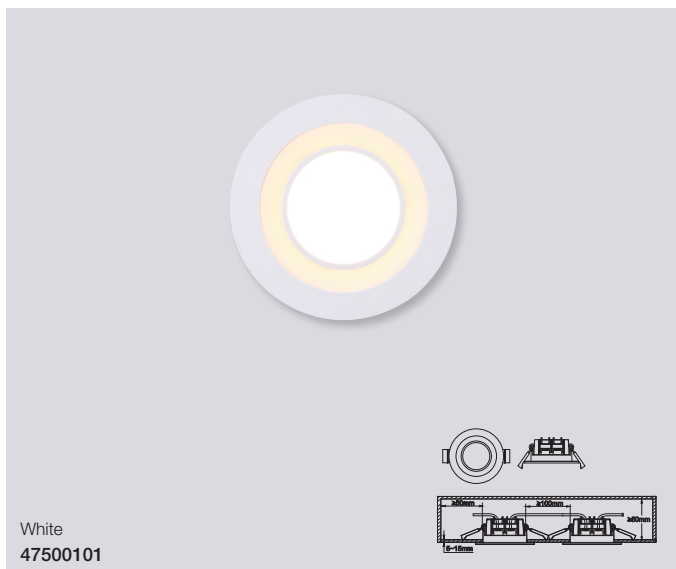

White
47550101

Black
47550103

White/
brushed steel
47550132

Fallon Long Built-On

Masterbox	Qty 3
Size	D: 12 cm, Ø: 10 cm
Material	Metal/Plastic
IP Class	IP20, Class 2
Light source	Fixed LED, Incl. 8.5W LED, Lumen 500, Kelvin 2700, Life hours 20.000, RA 80, Beam angle 110°, Not dimmable
Features	4-Step MOODMAKER dim both/inner100%-50%/outer ring, Memory & reset function, Parallel connection possible, External connector block, 5 year LED guarantee