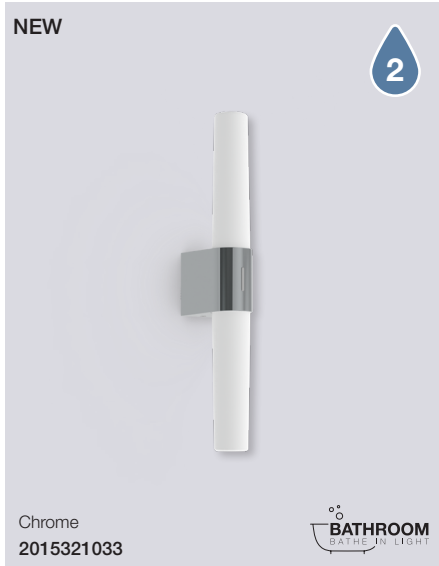

Helva Double Wall

Masterbox	Qty 3
Size	H: 10,5 cm, W: 5,7 cm, L: 42,5 cm, D: 10,5 cm
Material	Plastic/Plastic
IP Class	IP44, Class 2
Light source	Fixed LED, Incl. 9W LED, Lumen 900, Kelvin 3000/4000, Life hours 25.000, RA 90, Not dimmable
Features	2-Step MOODMAKER scene select 3000K/4000K+dim, Stepless touch dimmer memory, Cabinet bracket included, 5 year LED guarantee.

Helva Night Wall

Masterbox	Qty 3
Size	H: 10,5 cm, W: 5,7 cm, L: 26,9 cm, D: 10,5 cm
Material	Plastic/Plastic
IP Class	IP44, Class 2
Light source	Fixed LED, Incl. 6.5W LED, Lumen 600, Kelvin 3000, Life hours 25.000, RA 90, Not dimmable
Features	2-Step MOODMAKER touch full+night light memory, Night light 60lm, Touch switch, 5 year LED guarantee