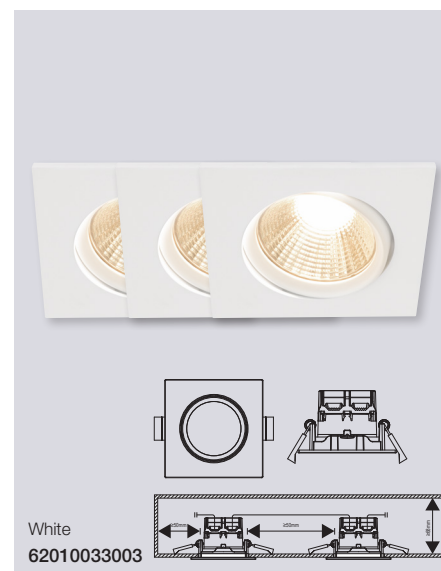

Apollo square IP65 2700K 3-Kit Downlight

Masterbox	Qty 10
Size	H: 3,6 cm, Ø: 8,5 cm, Mounting min. height: 5,4 cm
Material	Metal/Plastic
IP Class	IP65, Class 2
Light source	Fixed LED, Incl. 3X4,8W LED, Lumen 3X345, Kelvin 2700, Life hours 20.000, RA 80, Beam angle 36°, Not dimmable
Features	Parallel connection possible, 5 year LED guarantee

*Only for Benelux & France

Apollo square IP23 4000K 3-Kit Tilt Downlight

Masterbox	Qty 10
Size	H: 5,4 cm, Ø: 8,5 cm, Mounting min. height: 6,8 cm
Material	Metal/Plastic
IP Class	IP23, Class 2
Light source	Fixed LED, Incl. 3X4,8W LED, Lumen 3X380, Kelvin 4000, Life hours 20.000, RA 80, Beam angle 36°, Not dimmable
Features	Parallel connection possible, 5 year LED guarantee

*Only for Benelux & France