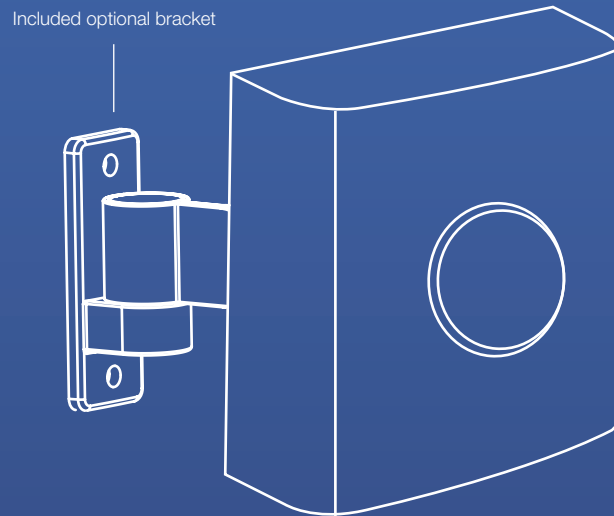

Bluetooth®

Smart Sensor

Smart Sensor 49091001 white - Smart Sensor 49091003 black

Smart Sensor is a wireless battery-operated lux and motion sensor with free mounting opportunities, as no cables to the sensor are required. The sensor operates via Bluetooth and is connected to the Nordlux Smart Light app, where you easily regulate the movement and darkness sensitivity of the sensor. Mount the sensor directly on the wall or with the enclosed bracket to determine the direction of the sensor. With the Nordlux Smart Light app you can easily determine, which Smart Light lamps or ordinary lamps with Nordlux Smart Light bulbs the sensor should control.