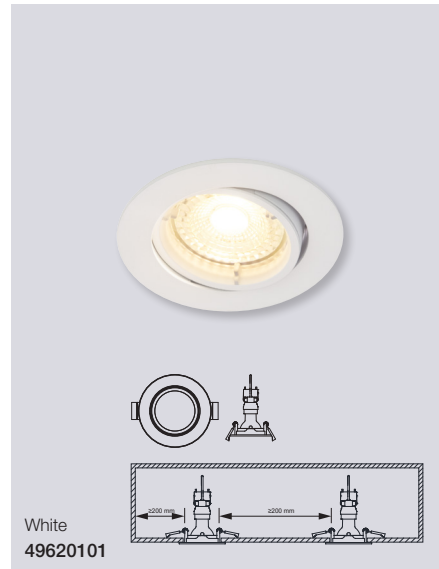

Pavonis 2700K Dim Tilt Downlight

Masterbox	Qty 3
Size	H: 10,3 cm, Ø: 8,5 cm, Mounting min. height: 11,3 cm Cut-out Ø: 7,2 cm, Tilt angle: 12°
Material	Metal
IP Class	IP20, Class 2
Light source	GU10, Max. 50W, Incl. 5,5W LED, Lumen 345, Kelvin 2700, Life hours 25.000, RA 90, Beam angle 36°, Dimmable Light source energy class A+
Features	Stepless dimmable 0-100% by wall dimmer excl.