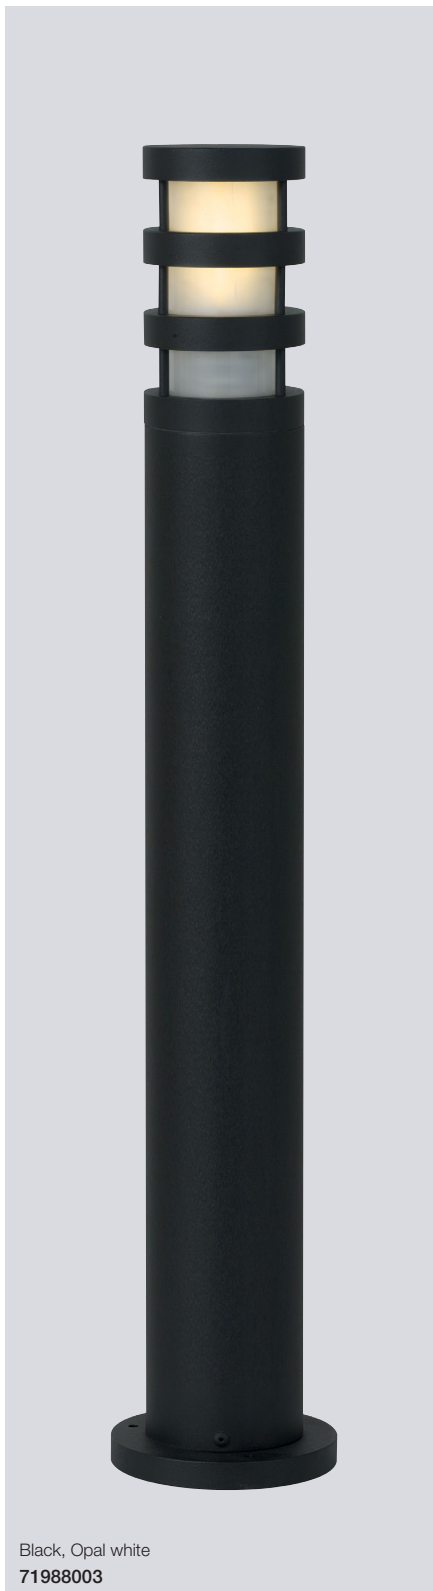

Black, Opal white
71988003

Darwin Garden

Masterbox	Qty 3
Size	H: 80 cm, Ø: 9 cm, Base Ø: 13 cm
Material	Aluminium/Plastic - Galvanized steel/Plastic
IP Class	IP44, Class 2
Light source	E27, Max. 18W, Excl. light source,
Features	Parallel connection possible, 15 year anti corrosion guarantee on Galvanized steel Suitable for Base no. 22039931