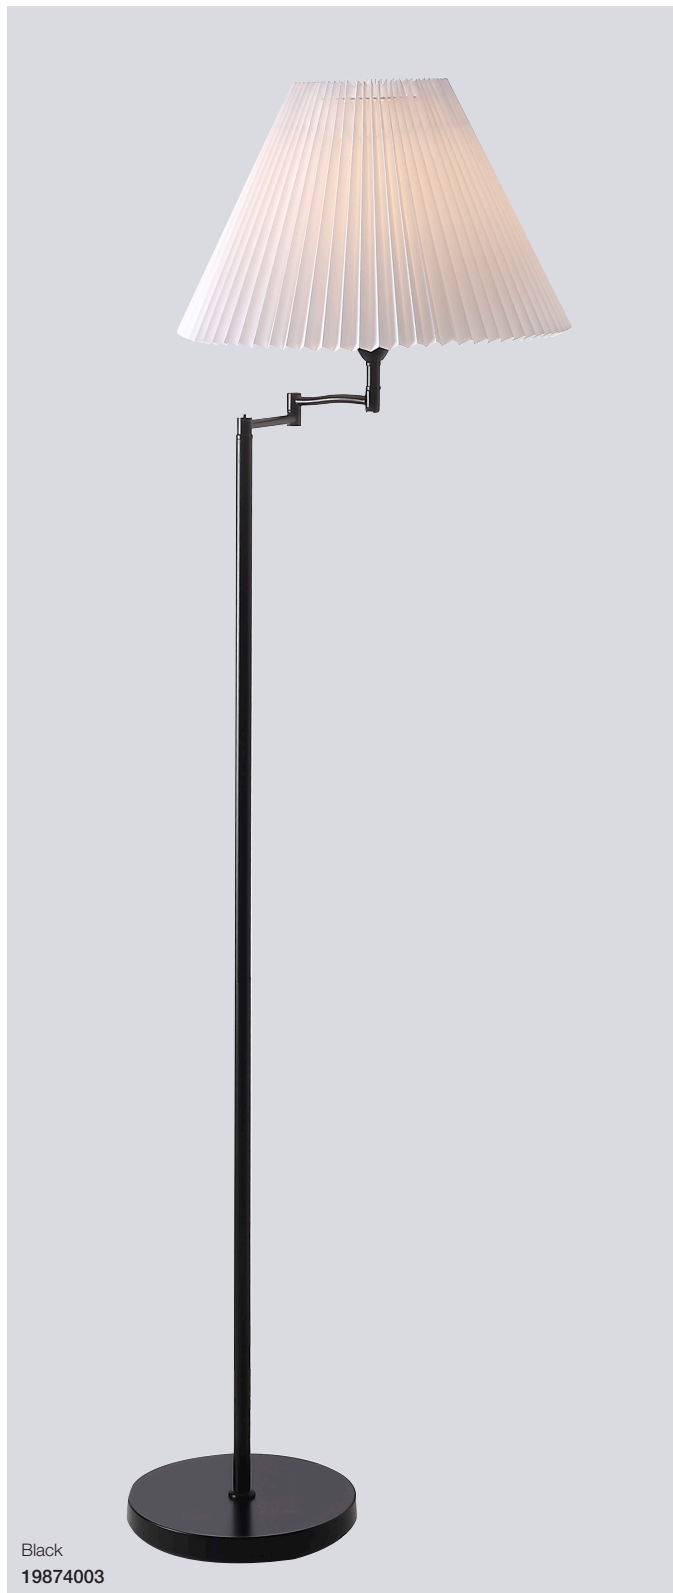

Black
19874003

Break Floor

Masterbox	Qty 2
Size	H: 158 cm, Shade Ø: 44 cm, Shade H: 29 cm, Pipe Ø: 2 cm, Base Ø: 25,5 cm
Material	Metal/Plastic
IP Class	IP20, Class 2
Cable	Cable: Black 200 cm non replaceable Switch on cable
Light source	E27, Max. 40W, Excl. light source,