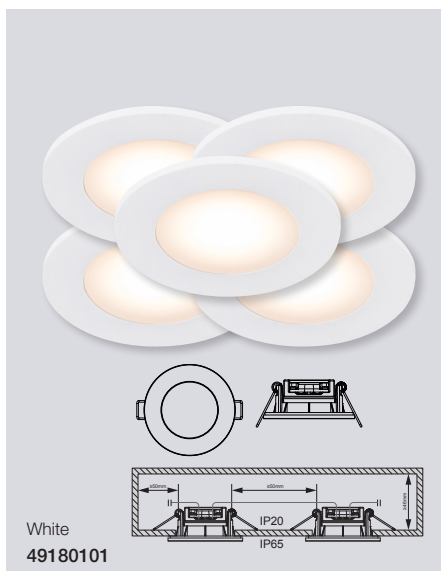

Leonis 2700K IP65 5-Kit Downlight

- **Masterbox** Qty 3
- **Size** H: 3,6 cm, Ø: 8,5 cm, Mounting min. height: 4,6 cm
  Cut-out Ø: 6,8 cm
- **Material** Plastic
- **IP Class** IP65, Class 2
- **Light source** Fixed LED, Incl. 5x4,5W LED,
  Lumen 345, Kelvin 2700, Life hours 20.000, RA 80,
  Beam angle 110°, Not dimmable
- **Features** Parallel connection possible, Ideally suited for bathroom
  zone 1-2 IP65, Parallel connection possible,
  5 year LED guarantee