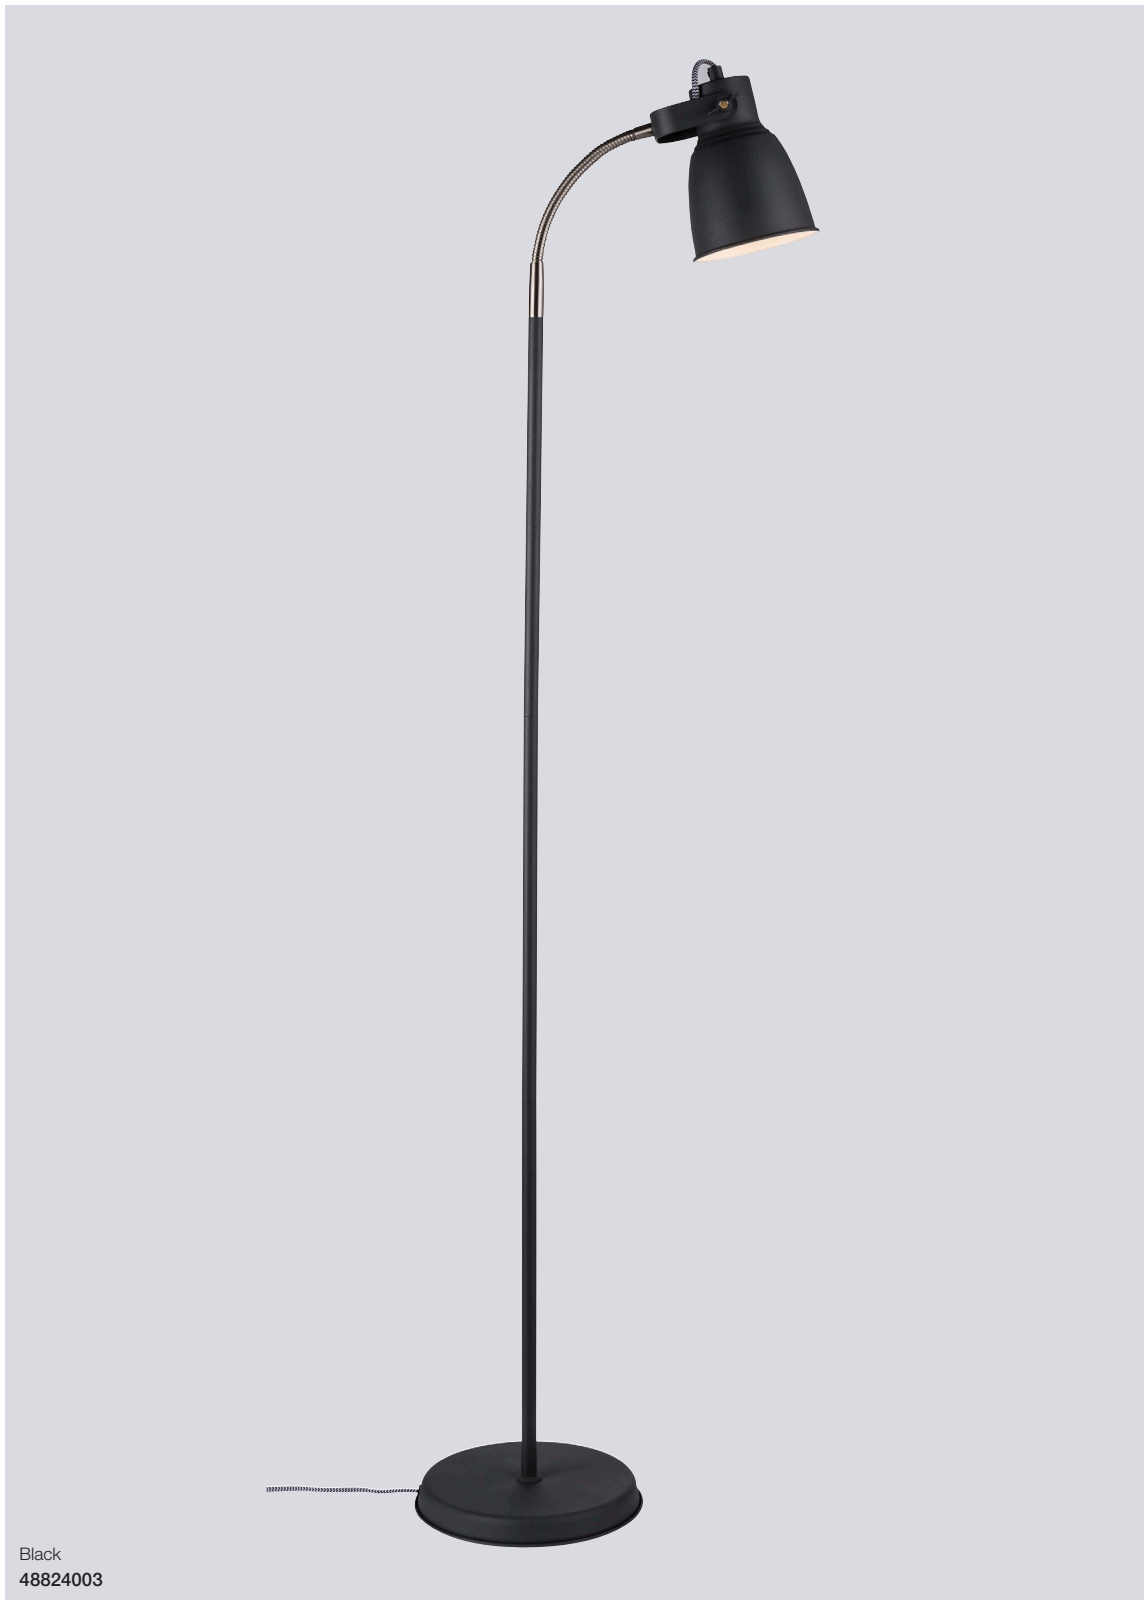

Adrian 25 Pendant

Masterbox	Qty 3
Size	Shade Ø: 25 cm, Shade H: 28 cm, Tilt angle: 180°
Material	Metal/Plastic
IP Class	IP20, Class 2
Cable	Textile cable: Black/White/Black 200 cm non replaceable
Canopy	Color: Black/Grey, Material: Metal Ø: 12 cm, H: 7 cm
Light source	E27, Max. 25W, Excl. light source,
Features	Industrial style, Tilttable shade

Black
48801003

Grey
48801011

Rough surface
Adjustable screws
Light through screws

Black
48815003

Grey
48815011

Rough surface
Adjustable screws
Light through screws

Adrian Wall

Masterbox	Qty 3
Size	H: 22 cm, D: 17 cm, Shade Ø: 12,5 cm, Base mount: Ø10 cm Tilt angle: 180°
Material	Metal/Plastic
IP Class	IP20, Class 2
Cable	Textile cable: Black/White/Black 150 cm replaceable Switch on cable
Light source	E27, Max. 25W, Excl. light source,
Features	Industrial style, Adjustable head

Adrian Table

Masterbox	Qty 3
Size	H: 47 cm, Shade Ø: 12,5 cm, Pipe Ø: 1,5 cm, Base Ø: 16 cm, Tilt angle: 180°
Material	Metal/Plastic
IP Class	IP20, Class 2
Cable	Textile cable: Black/White/Black 150 cm non replaceable Switch on cable
Light source	E27, Max. 25W, Excl. light source,
Features	Industrial style, Adjustable head

Grey
48824011

Rough surface
Adjustable screws
Light through screws

Black
48824003

Adrian Floor

Masterbox	Qty 2
Size	H: 151 cm, Shade Ø: 12,5 cm, Pipe Ø: 1,5 cm, Base Ø: 23 cm, Tilt angle: 360°
Material	Metal/Plastic
IP Class	IP20, Class 2
Cable	Textile cable: Black/White/Black 180 cm non replaceable Switch on cable
Light source	E27, Max. 25W, Excl. light source,
Features	Industrial style, Flexible tube to direct light where needed