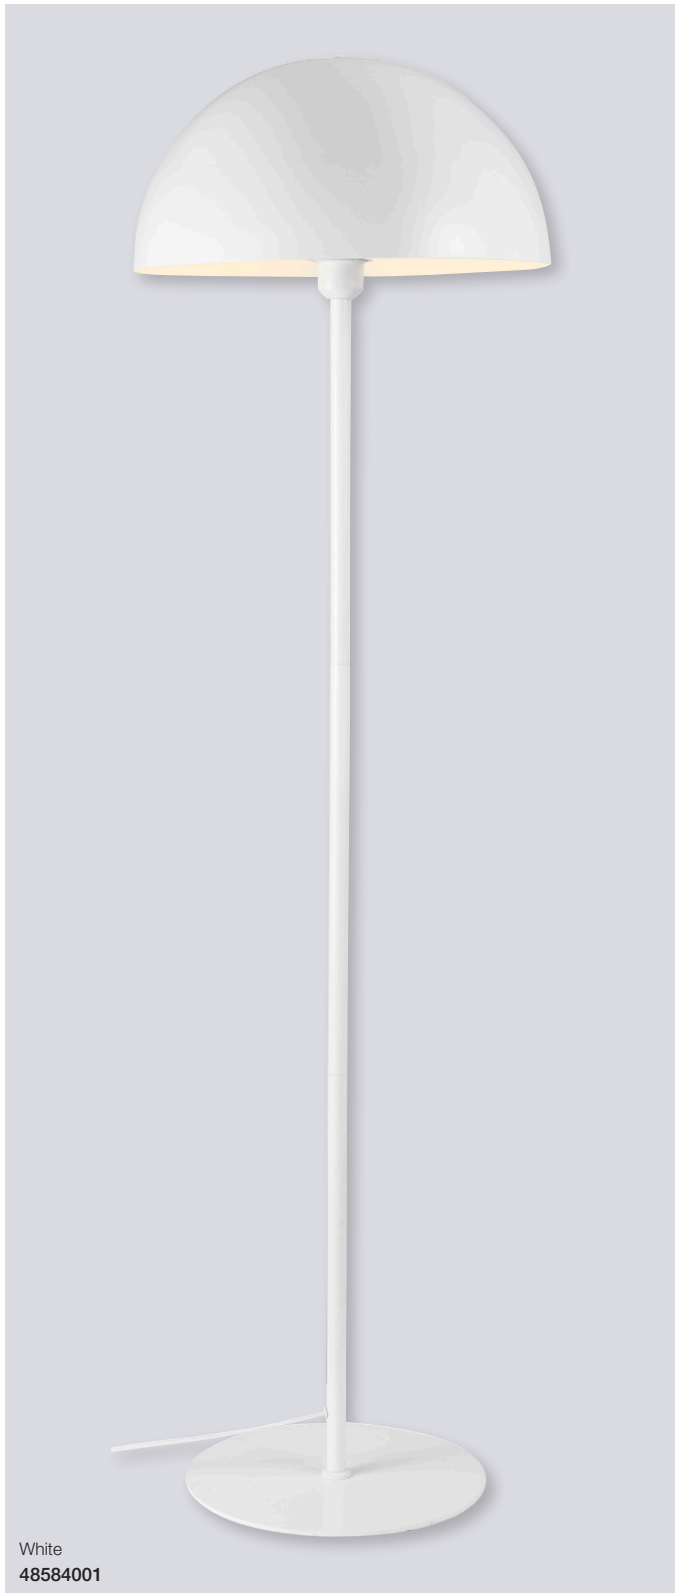

Green
48555023

White
48584001