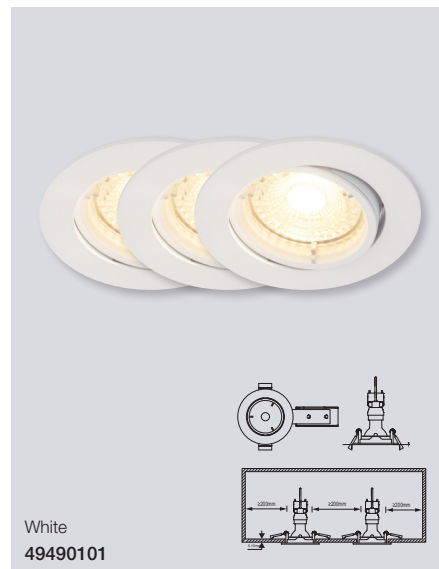

Carina 2700K 3-Kit Dim Tilt Downlight

Masterbox	Qty 3
Size	H: 10,3 cm, Ø: 8,5 cm, Mounting min. height: 11,3 cm Cut-out Ø: 7,2 cm, Tilt angle: 12°
Material	Metal
IP Class	IP20, Class 2
Light source	GU10, Max. 50W, Incl. 3X5W LED, Lumen 3X345, Kelvin 2700, Life hours 15.000, RA 80, Beam angle 36°, Dimmable Light source energy class A+
Features	Stepless dimmable 0-100% by wall dimmer excl.