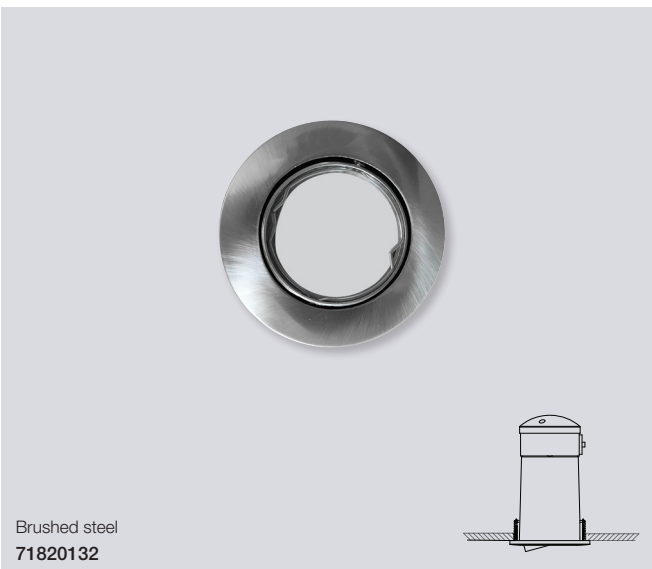

Birla DownLight

1. **Masterbox** Qty 6
2. **Size** H: 5,75 cm, Ø: 9,5 cm,
   Mounting min. height: 6 cm, Cut-out Ø: 7 cm
3. **Material** Plastic
4. **IP Class** IP44, Class 2
5. **Cable** Cable: White 20 cm replaceable
6. **Light source** Fixed LED, Incl. 6W LED,
   Lumen 600, Kelvin 3000, Candela 258, Life hours 30.000,
   RA 80, Beam angle 90°, Dimmable
7. **Features** Can be mounted directly into insulation, IP44 - In and outdoor
   use, Parallel connection possible, 5 year LED guarantee