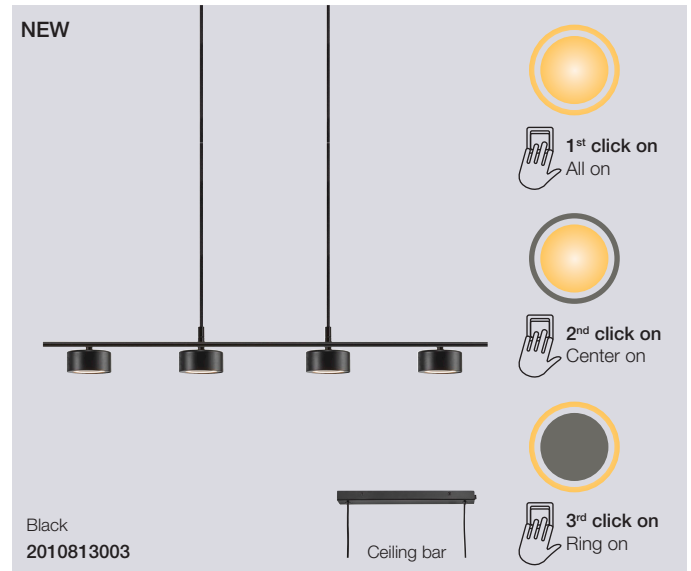

NEW

Black
2010844003

Clyde Floor

Masterbox	Qty 2
Size	H: 138 cm, W: 23 cm, L: 26,6 cm, Shade Ø: 8,5 cm, Pipe Ø: 1,6 cm, Base Ø: 23 cm, Tilt angle: 130°
Material	Metal/Plastic
IP Class	IP20, Class 2
Cable	Textile cable: Black 150 cm non replaceable Switch on cable
Light source	Fixed LED, Incl. 2X5W LED, Incl. 3-Step MOODMAKER™ with memory, Lumen 2X350, Kelvin 2700, Life hours 25.000, RA 80, Beam angle 120°, Not dimmable
Features	Minimalistic design, Adjustable construction, 350 lumen per head, 5 year LED guarantee

Clyde Pendant

Masterbox	Qty 2
Size	H: 22,25 cm, W: 8,5 cm, L: 89,6 cm, Shade Ø: 8,5 cm, Tilt angle: 320°
Material	Metal/Plastic
IP Class	IP20, Class 2
Cable	Textile cable: Black 200 cm non replaceable
Canopy	Color: Black, Material: Metal, Ø: 12,5 cm, H: 2,5 cm
Light source	Fixed LED, Incl. 4X5W SMD, Incl. 3-Step MOODMAKER™ with memory, Lumen 4X350, Kelvin 2700, Life hours 25.000, RA 80, Beam angle 120°, Not dimmable
Features	Minimalistic design, Adjustable construction, 350 lumen per head, 5 year LED guarantee

Clyde Pendant

Masterbox	Qty 2
Size	H: 9,3 cm, W: 8,5 cm, L: 115 cm
Material	Metal/Plastic
IP Class	IP20, Class 2
Cable	Textile cable: Black 200 cm non replaceable
Canopy	Color: Black, Material: Metal, Ø: 35x9 cm, H: 2,5 cm
Light source	Fixed LED, Incl. 4X5W SMD, Incl. 3-Step MOODMAKER™, Lumen 4X350, Kelvin 2700, Life hours 25.000, RA 80, Beam angle 120°, Not dimmable
Features	Minimalistic design, 3-step MOODMAKER™ with memory function, 350 lumen per head, 5 year LED guarantee

Clyde Wall

Masterbox	Qty 3
Size	H: 10 cm, W: 10 cm, D: 13,6 cm, Shade Ø: 8,5 cm, Tilt angle: 320°
Material	Metal/Plastic
IP Class	IP20, Class 2
Cable	Textile cable: Black 150 cm replaceable On wall base
Light source	Fixed LED, Incl. 5W LED, Incl. 3-Step MOODMAKER™, Lumen 350, Kelvin 2700, Life hours 25.000, RA 80, Beam angle 120°, Not dimmable
Features	Minimalistic design, 3-step MOODMAKER™ with memory function, 350 lumen per head, 5 year LED guarantee