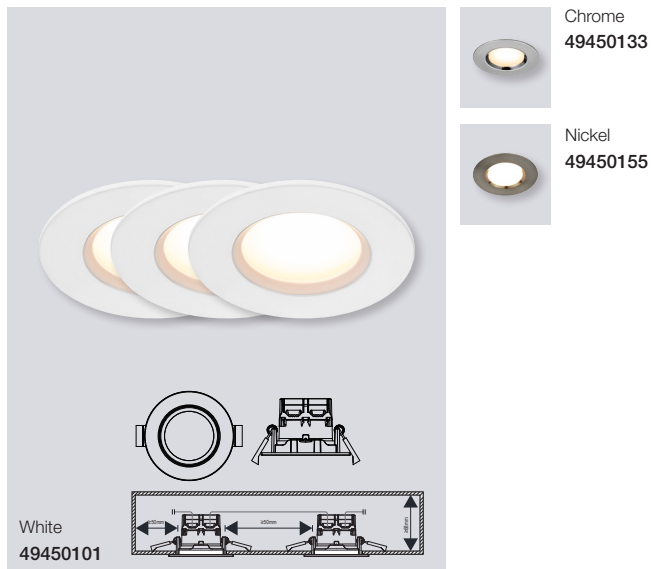

Dorado 4000K 3-Kit Dim Downlight

Masterbox	Qty 3
Size	H: 3,6 cm, Ø: 8,5 cm, Mounting min. height: 4,6 cm Cut-out Ø: 7,2 cm
Material	Plastic/Metal
IP Class	IP65, Class 2
Light source	Fixed LED, Incl. 3X5,5W LED, Lumen 3X380, Kelvin 4000, Life hours 20.000, RA 80, Beam angle 100°, Dimmable
Features	Parallel connection possible, 5 year LED guarantee

*Only for Benelux & France