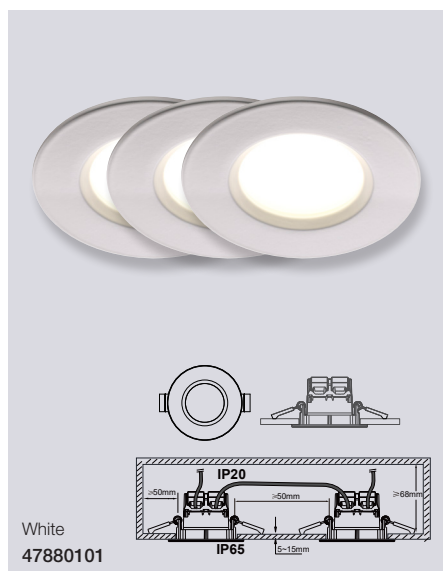

Clarkson Round IP65 3-Kit 4000K Downlight

1. **Masterbox** Qty 3
   Size H: 5,4 cm, Ø: 8,5 cm,
   Mounting min. height: 6,8 cm
   Cut-out Ø: 7,2 cm
   Material Plastic/Metal
   IP Class IP65, Class 2
   Light source Fixed LED, Incl. 3X4,8W LED,
   Lumen 3X380, Kelvin 4000, Life hours 20.000, RA 80,
   Beam angle 100°, Not dimmable
   Features Parallel connection possible, 5 year LED guarantee

*Only for Benelux & France