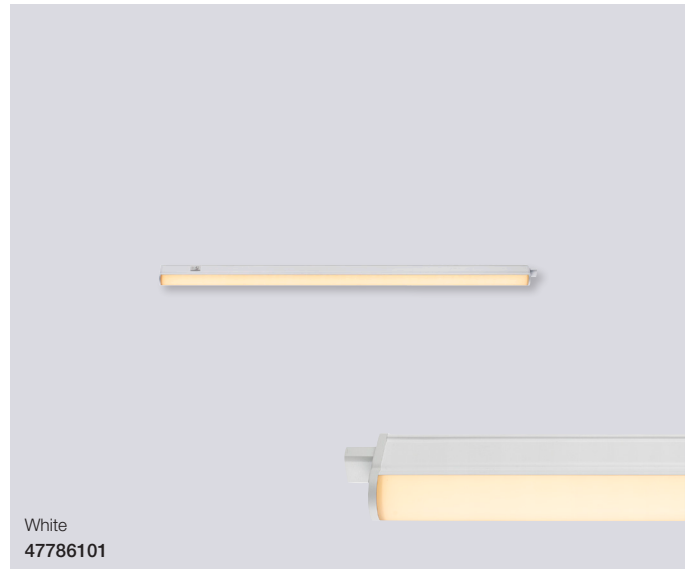

Renton 55 Under cabinet

Masterbox	Qty 6
Size	W: 2,4 cm, L: 56,2 cm, D: 3,4 cm
Material	Plastic
IP Class	IP20, Class 2
Light source	Fixed LED, Incl. 9W LED, Lumen 650, Kelvin 2700, Life hours 25.000, RA 80, Beam angle 130°, Not dimmable
Features	Parallel connection possible, Ideally suited for under cabinet lighting, Connection cable included, 5 year LED guarantee