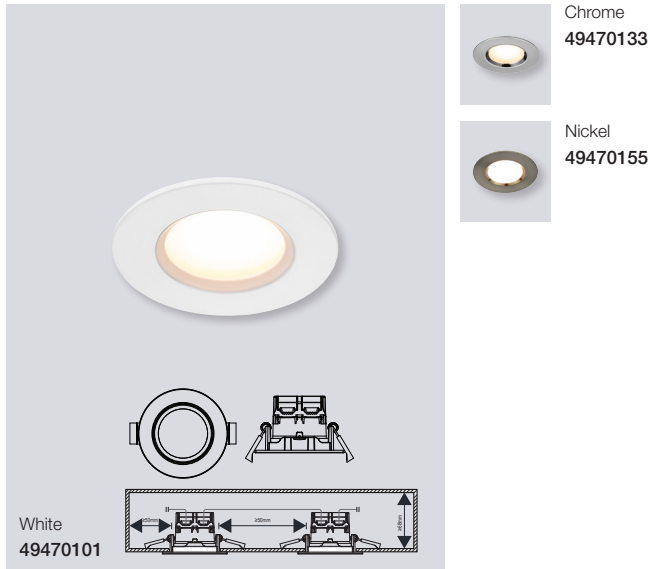

*Dorado is also available as Smart Light, see page 327

Dorado 4000K 1-Kit Dim Downlight

Masterbox	Qty 3
Size	H: 3,6 cm, Ø: 8,5 cm, Mounting min. height: 4,6 cm Cut-out Ø: 7,2 cm
Material	Plastic/Metal
IP Class	IP65, Class 2
Light source	Fixed LED, Incl. 5,5W LED, Lumen 380, Kelvin 4000, Life hours 20.000, RA 80, Beam angle 100°, Dimmable
Features	Parallel connection possible, 5 year LED guarantee

*Only for Benelux & France