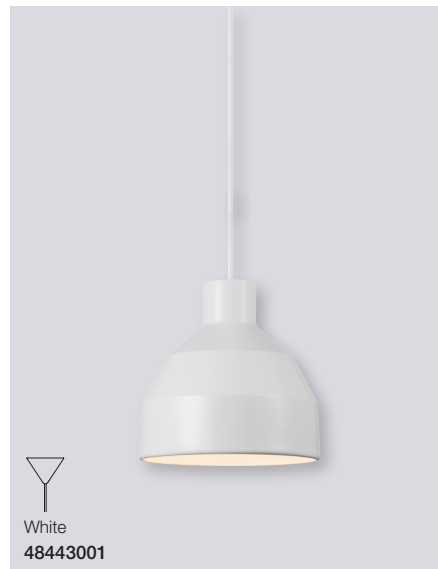

William 20 Pendant

Masterbox	Qty 3
Size	Shade Ø: 20 cm, Shade H: 20 cm
Material	Metal
IP Class	IP20, Class 2
Cable	Cable: White/Black 200 cm non replaceable
Canopy	Color: White/Black, Material: Plastic Ø: 12,3 cm, H: 8,7 cm
Light source	E27, Max. 25W, Excl. light source,
Features	Industrial style